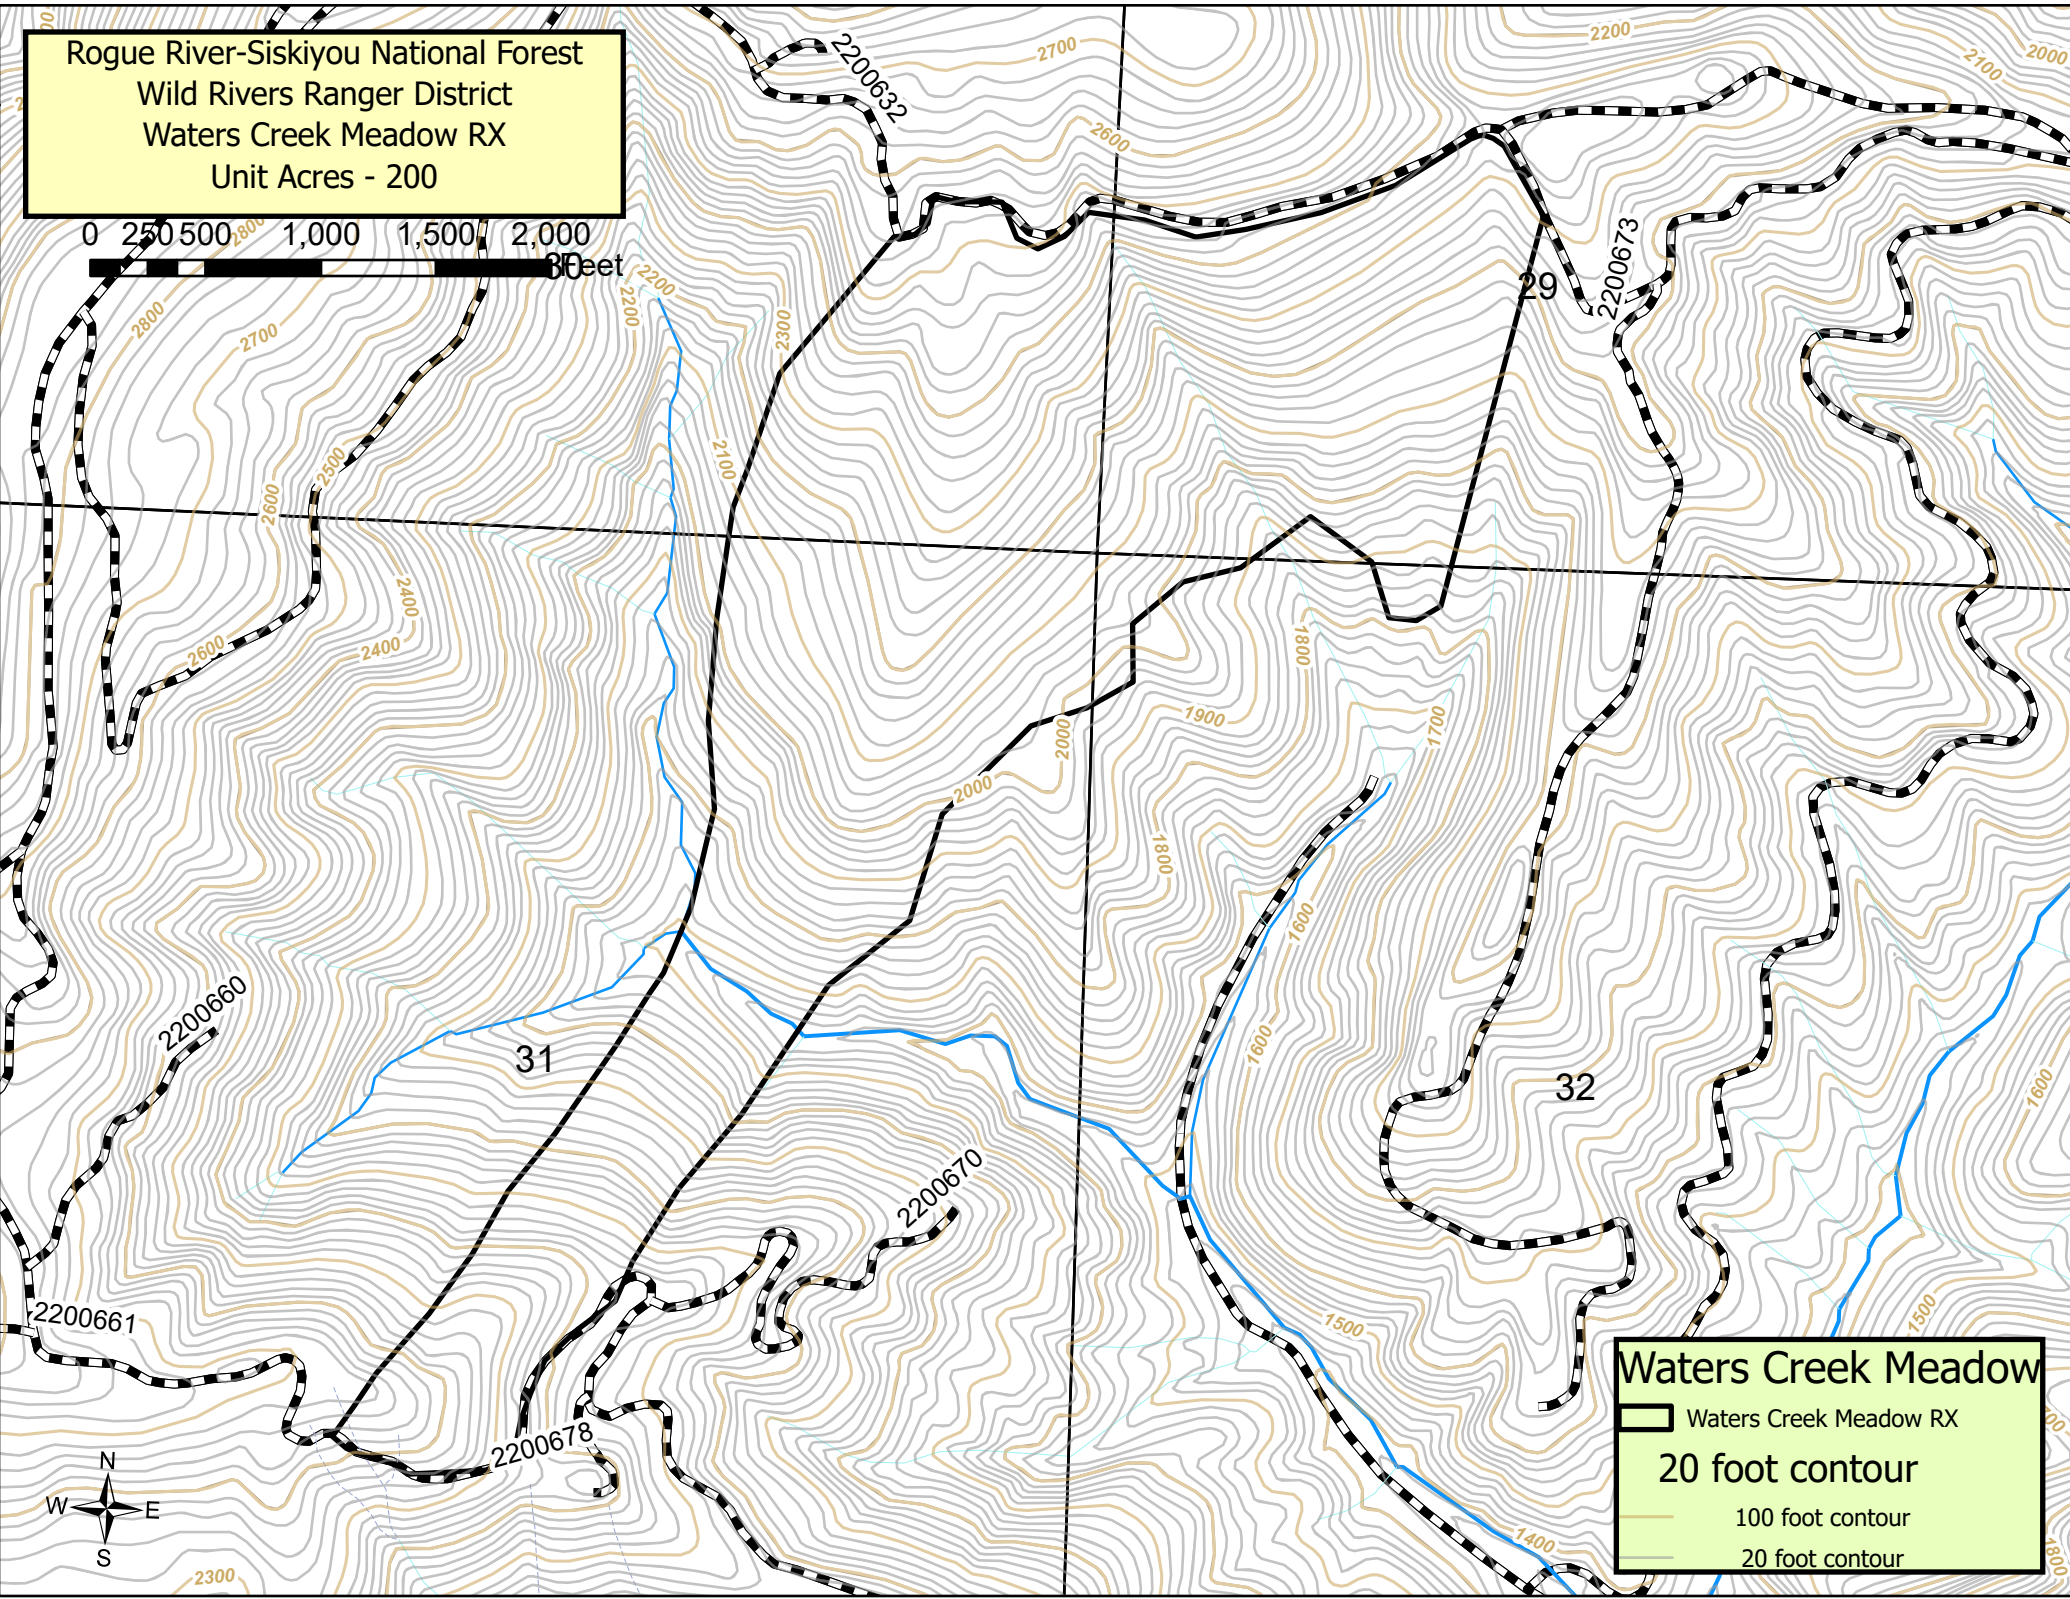

Rogue River-Siskiyou National Forest
Wild Rivers Ranger District
Waters Creek Meadow RX
Unit Acres - 200

Waters Creek Meadow

- Waters Creek Meadow RX
- 20 foot contour
- 100 foot contour
- 20 foot contour