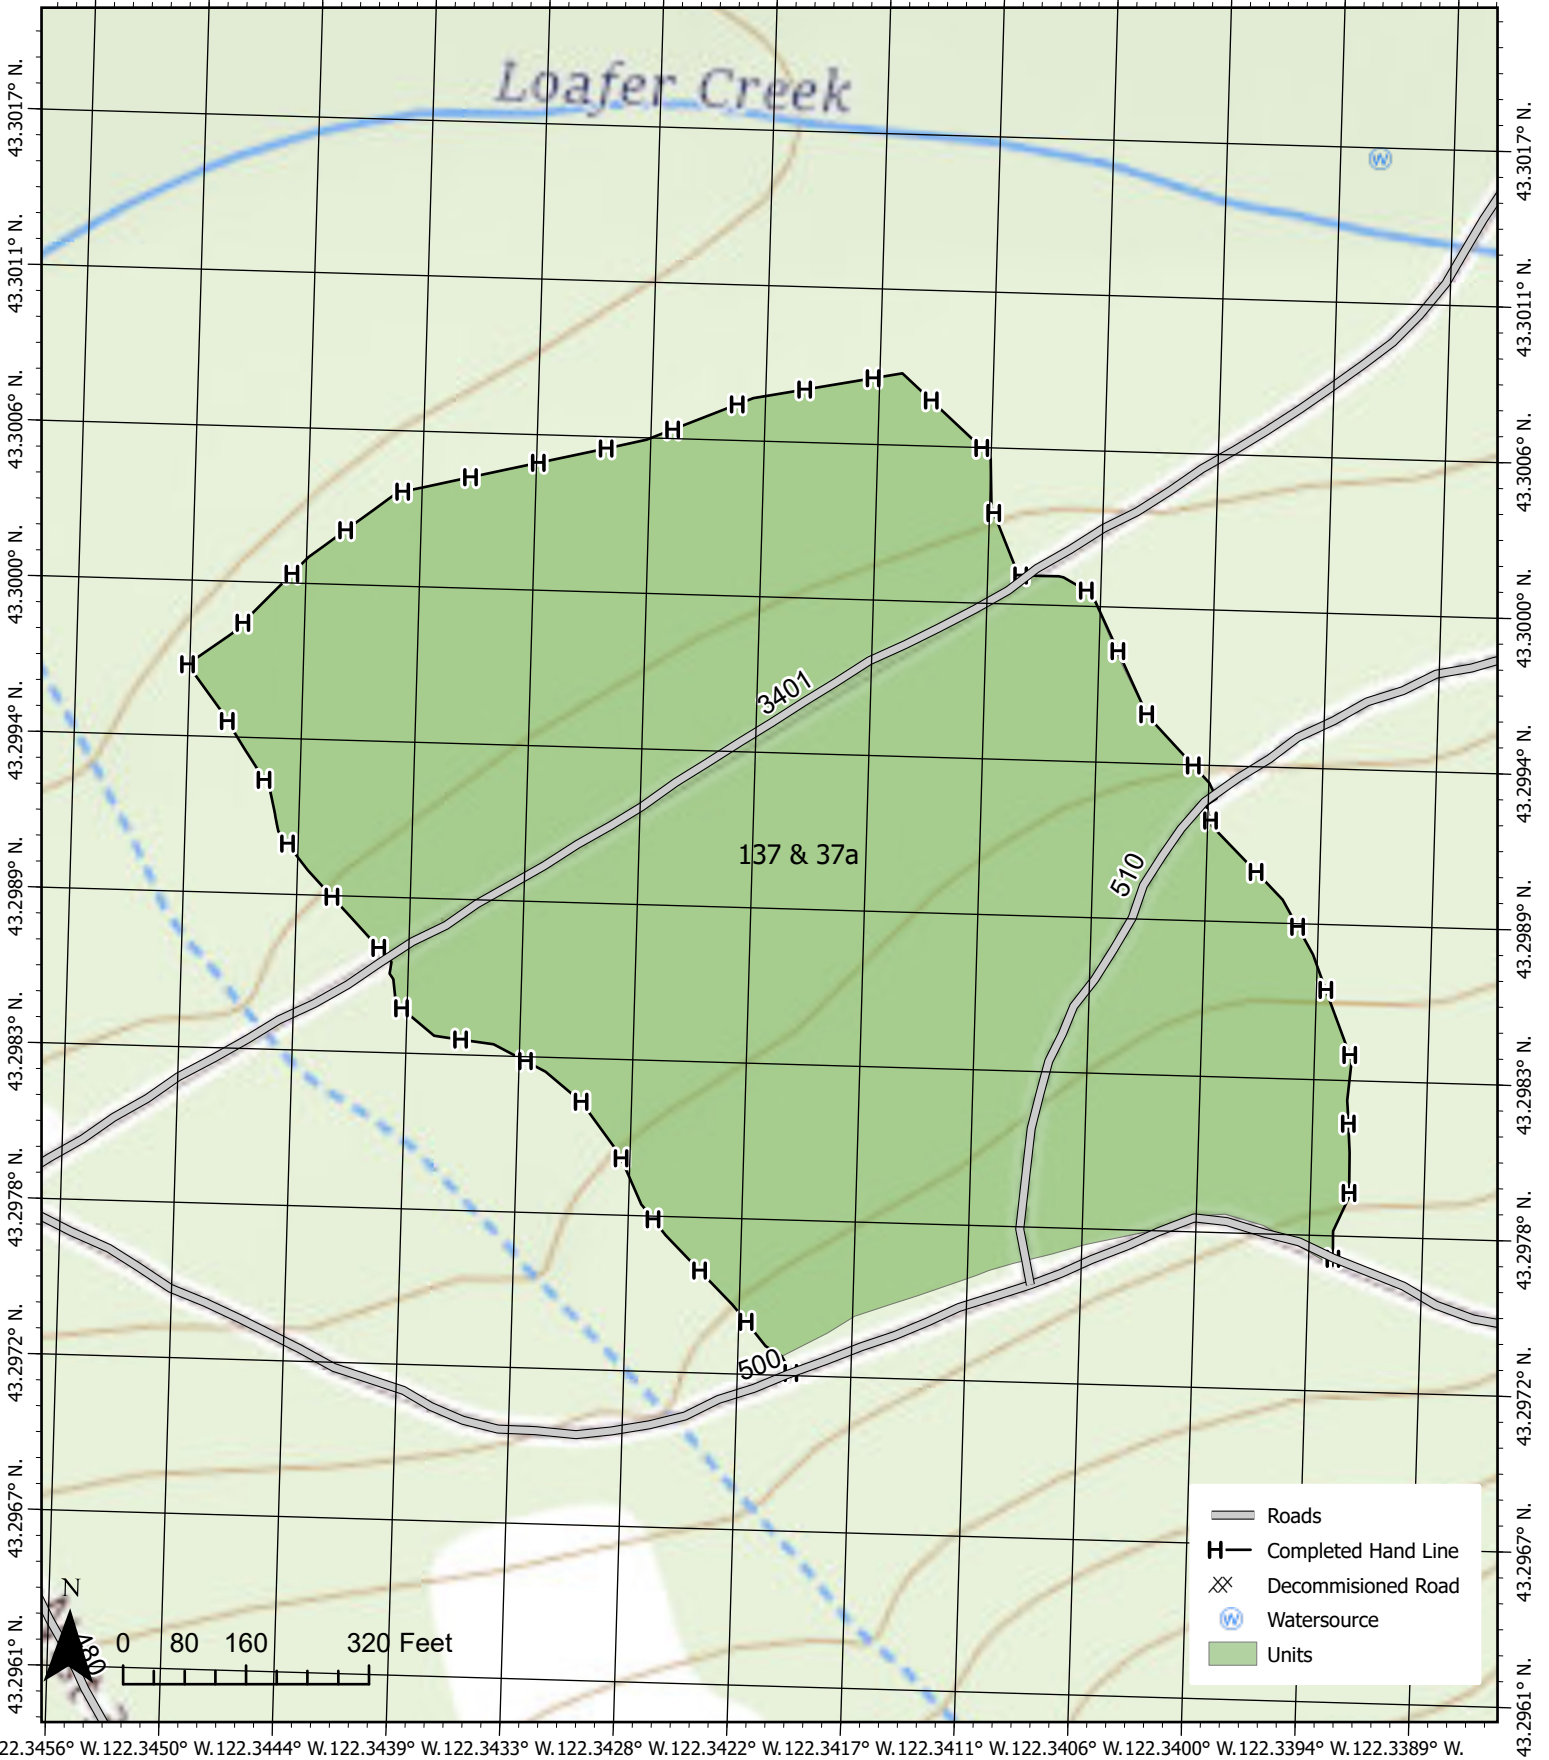

122.3456° W. 122.3450° W. 122.3444° W. 122.3439° W. 122.3433° W. 122.3428° W. 122.3422° W. 122.3417° W. 122.3411° W. 122.3406° W. 122.3400° W. 122.3394° W. 122.3389° W.

CY2024 North Zone Underburn

Cold Springs

Unit#137 & 37a

Acres: 26.8

Center: 122.3421°W 43.299°N