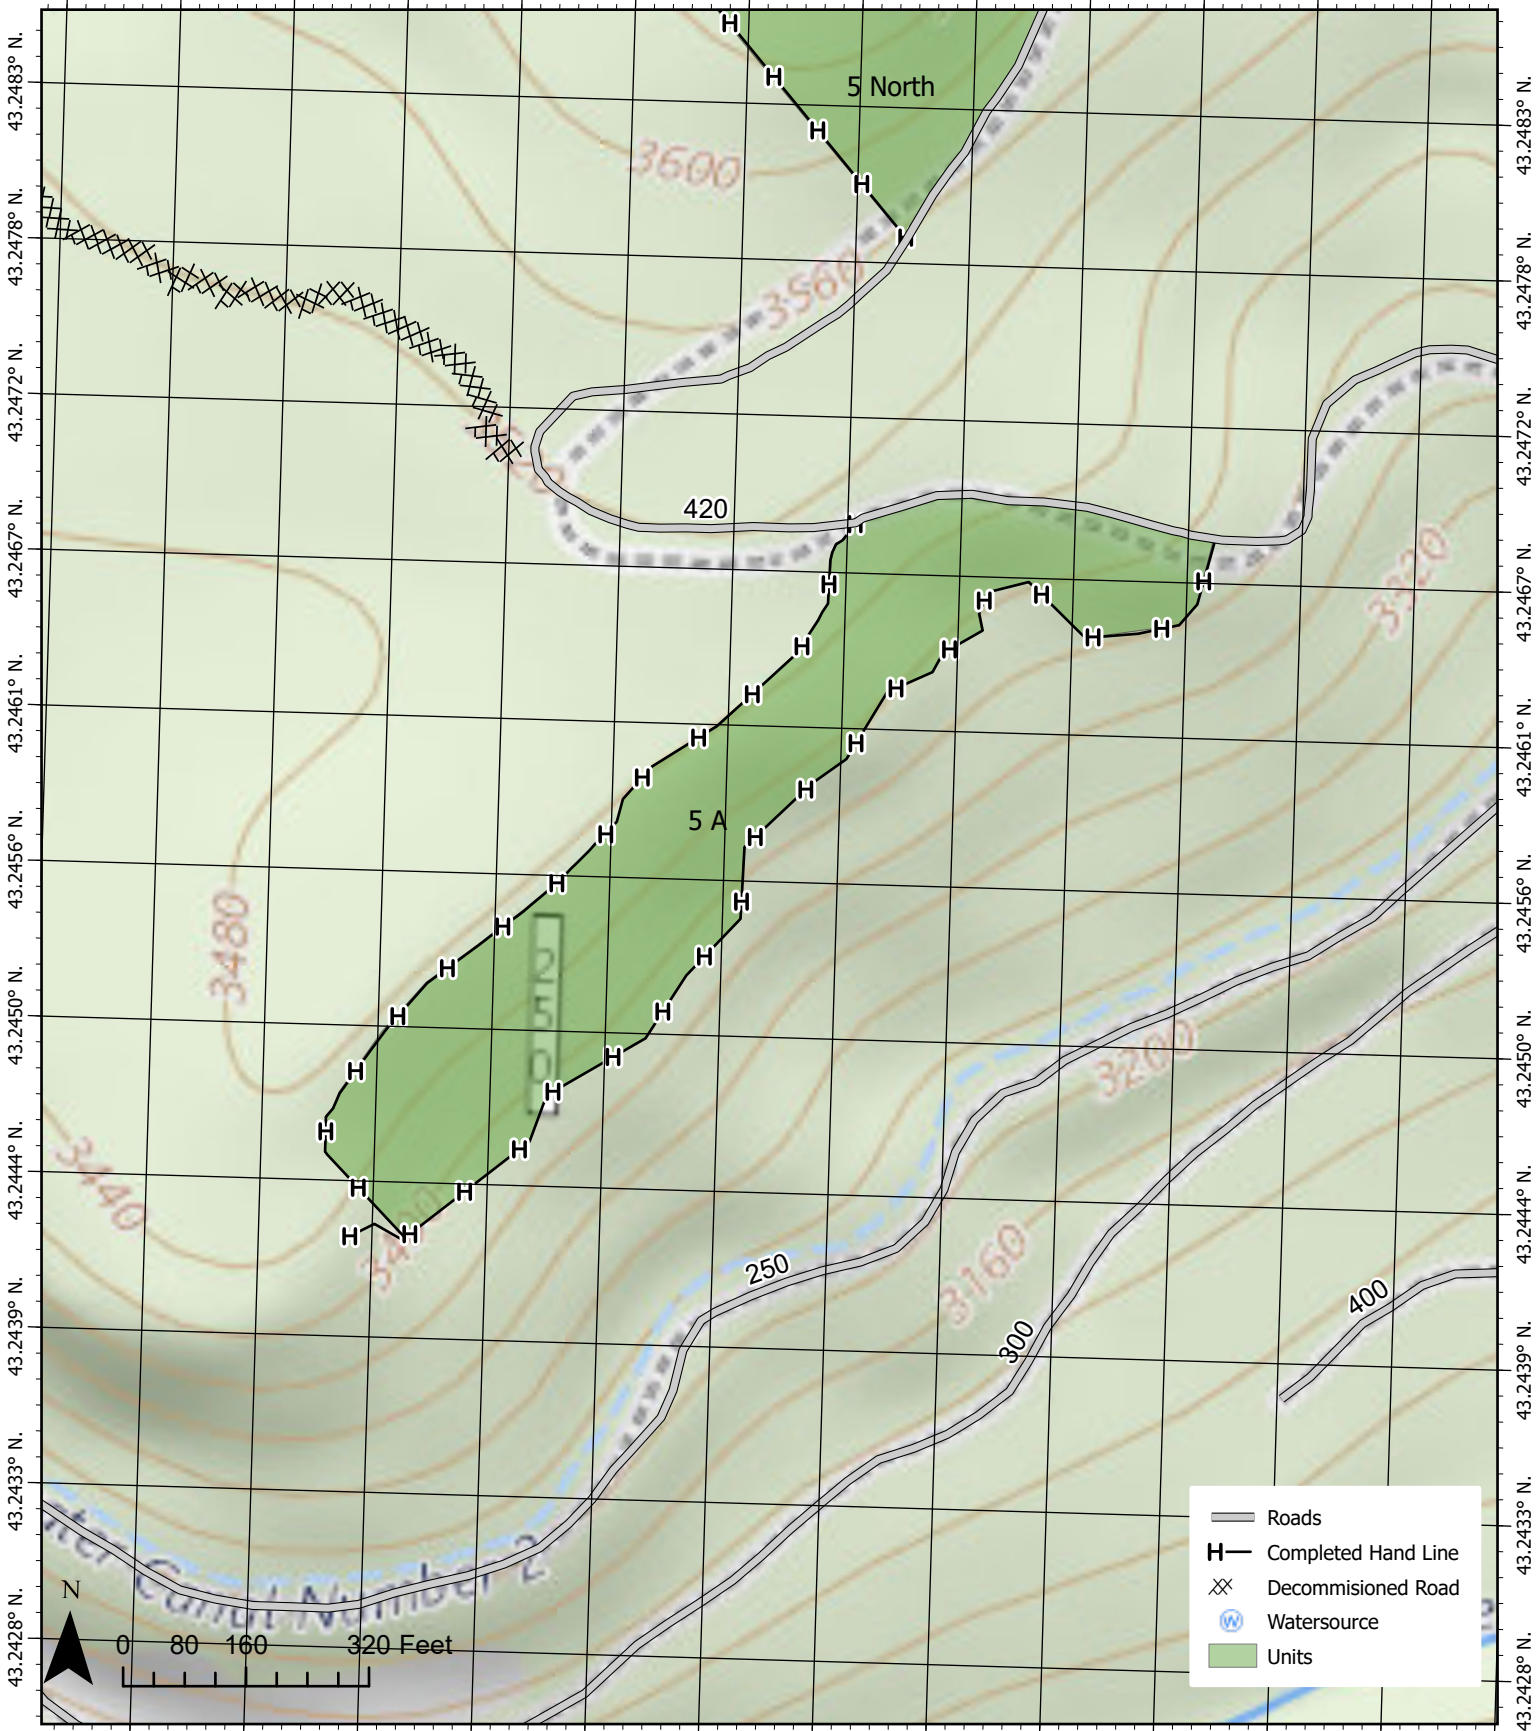

122.3683° W. 122.3678° W. 122.3672° W. 122.3667° W. 122.3661° W. 122.3656° W. 122.3650° W. 122.3644° W. 122.3639° W. 122.3633° W. 122.3628° W. 122.3622° W. 122.3617° W.

122.3678° W. 122.3672° W. 122.3667° W. 122.3661° W. 122.3656° W. 122.3650° W. 122.3644° W. 122.3639° W. 122.3633° W. 122.3628° W. 122.3622° W. 122.3617° W. 122.3611° W.

CY2024 North Zone Underburn

Lonely Oak

Unit#5 A

Acres: 6

Center: 122.3648°W 43.2456°N