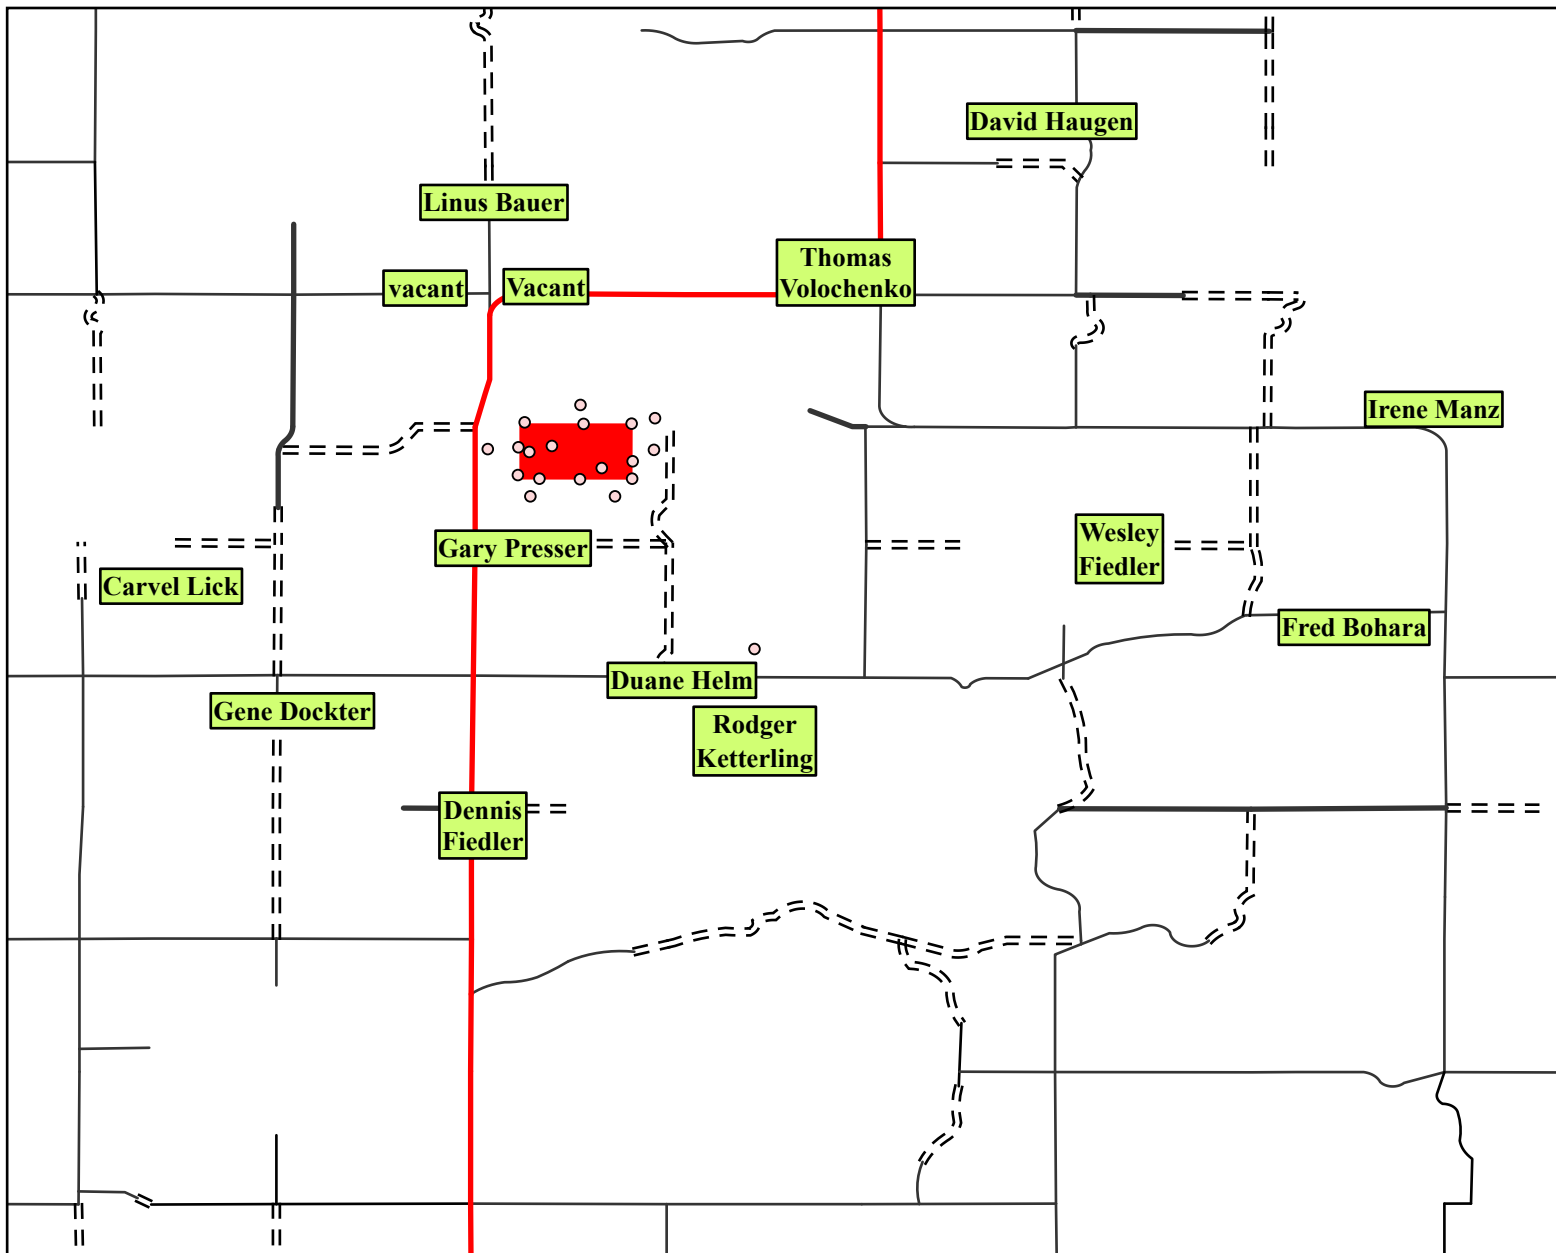

Contact Map Ketterling 2020

0 2.5 5 10 Miles

ND_Roads
SURFACE17

- Graded & Drained
- Gravel
- Paved
- ==: Trail
- Unimproved
- <all other values>
- + ND_Railroad
- o ketterling points
- ketterling

Prepared By
Calvin Moldenhauer
January 22, 2020