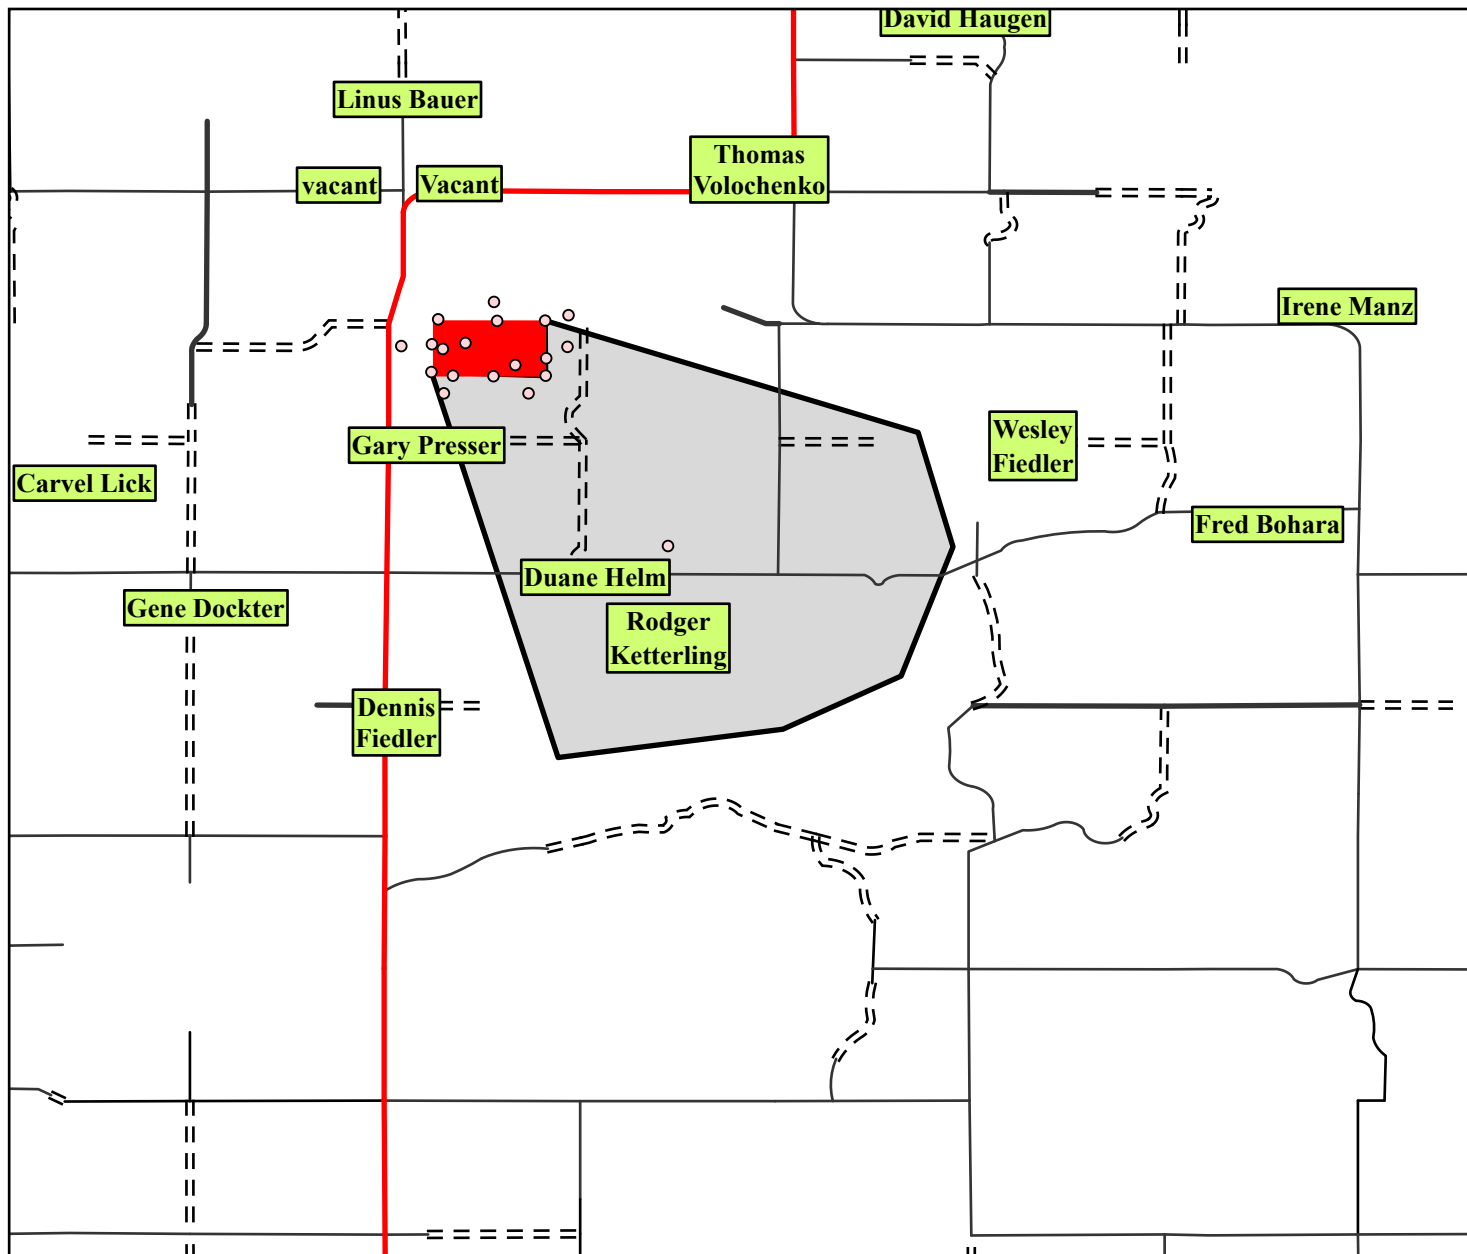

0 2.33 4.65 9.3 Miles

Smoke Vector Map Ketterling 2020 Northwest Wind

ND_Roads
SURFACE17

- Graded & Drained
- Gravel
- Paved
- ==: Trail
- Unimproved
- <all other values>
- + ND_Railroad
- o ketterling points
- ketterling

Prepared By
Calvin Moldenhauer
February 24, 2020