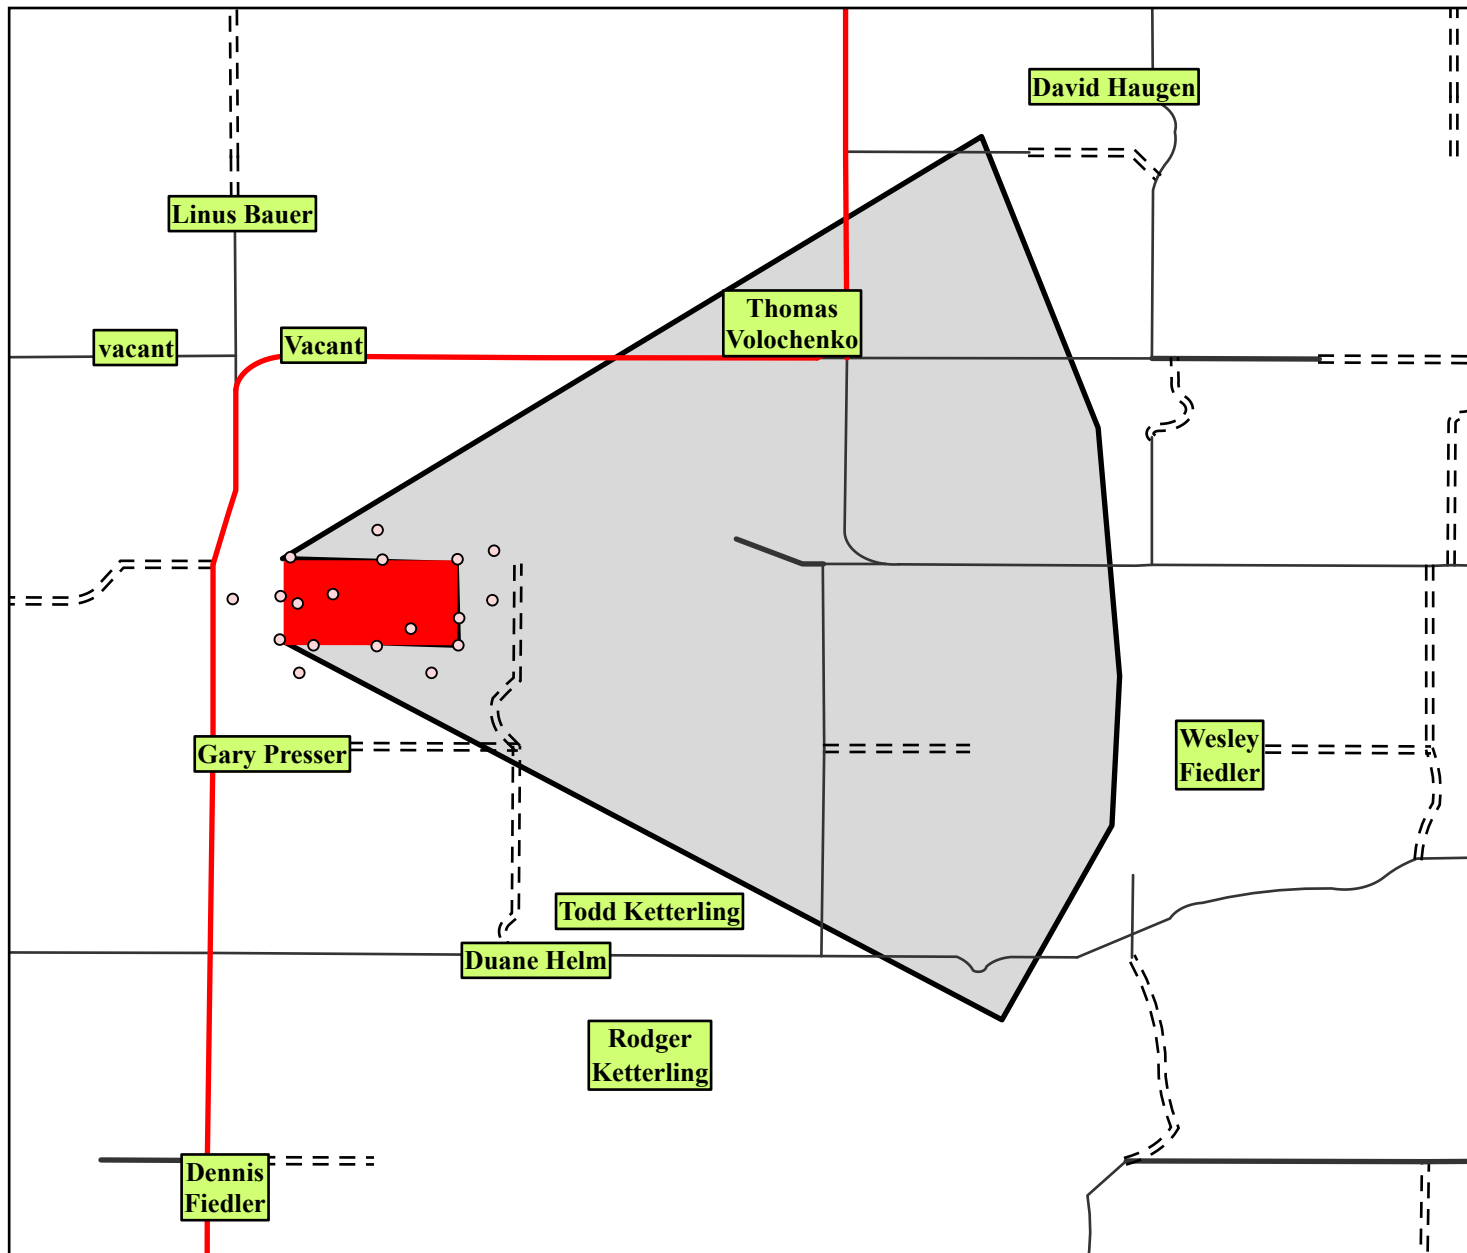

0 1.5 3 6 Miles

Smoke Vector Map Ketterling 2020 West Wind

ND_Roads
SURFACE17

- Graded & Drained
- Gravel
- Paved
- ==: Trail
- Unimproved
- <all other values>
- + ND_Railroad
- o ketterling points
- ketterling