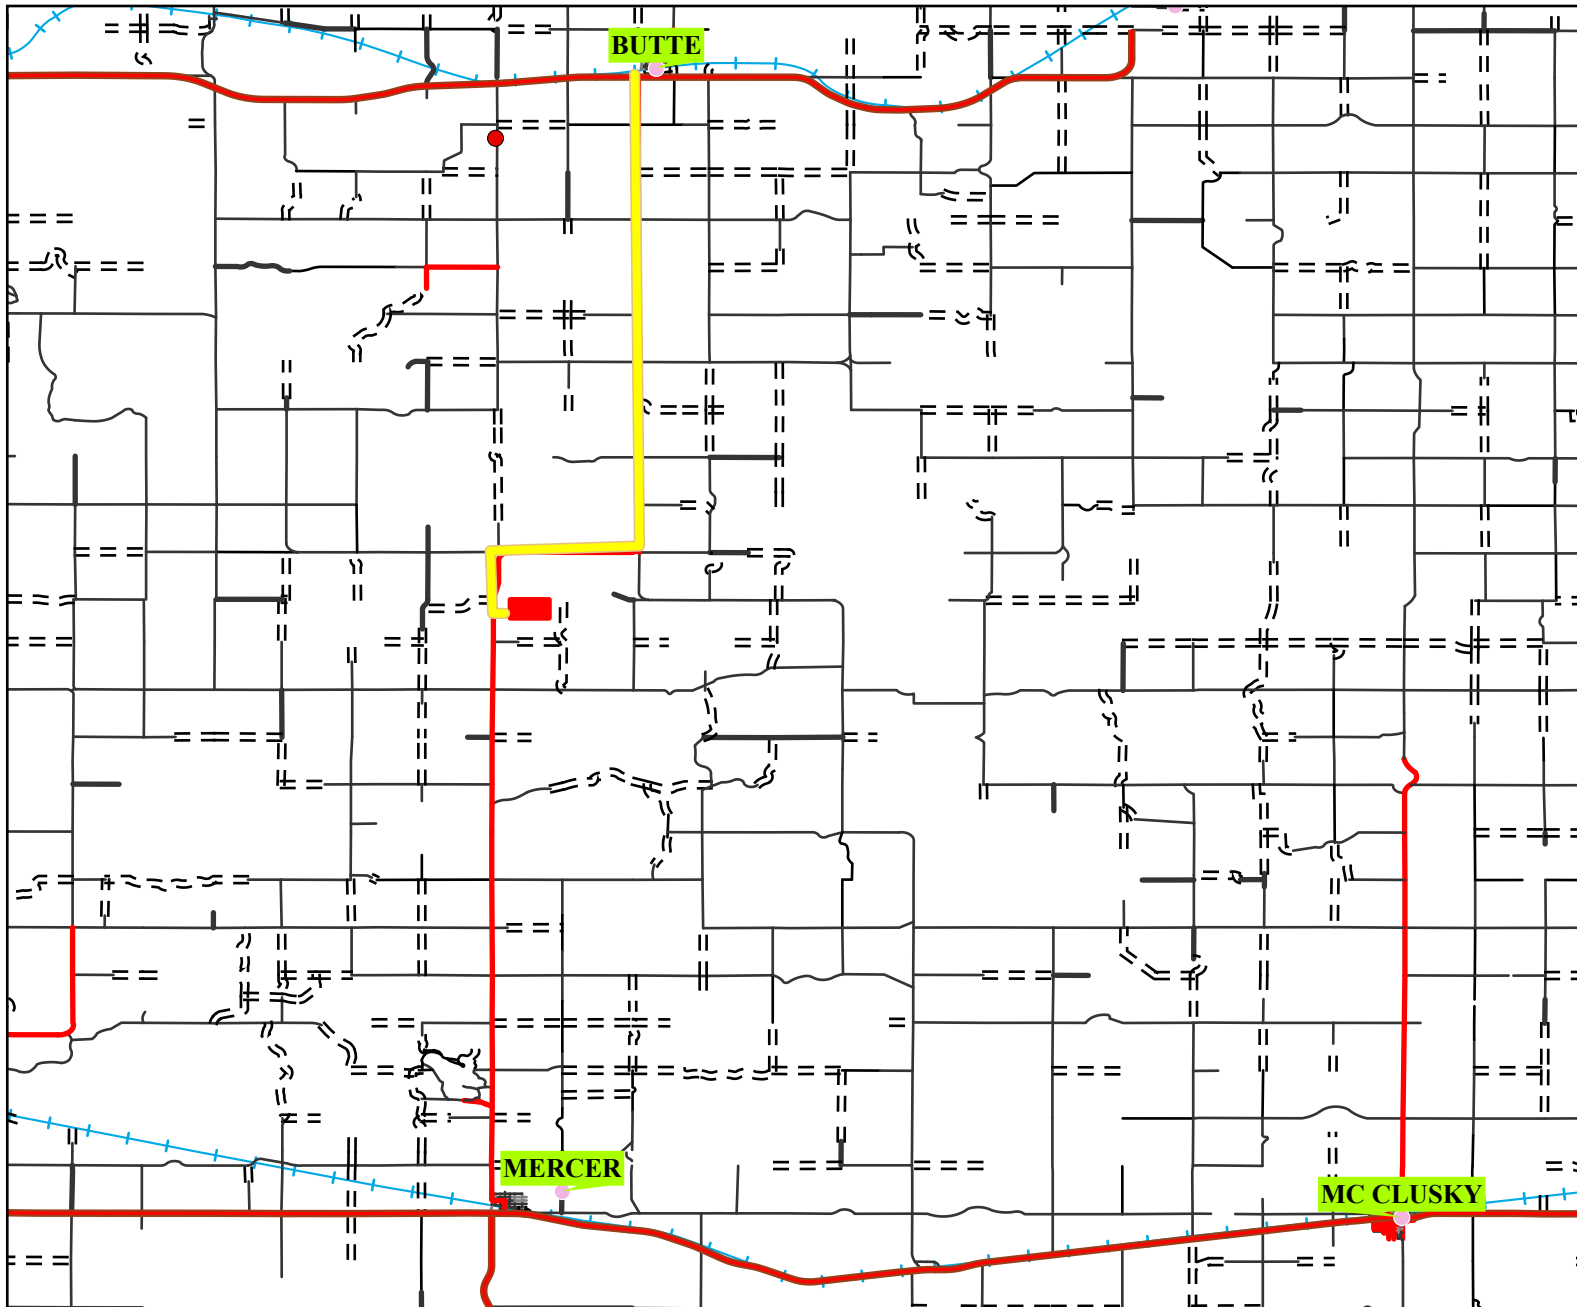

# Vicinity Map Ketterling 2020

0 5 10 20 Miles

- Nd\_Cities
- Audubon\_Mjr\_Hwy
- ND\_Roads
- SURFACE17
- Graded & Drained
- Gravel
- Paved
- == Trail
- Unimproved
- <all other values>
- ketterling

Directions to Ketterling.  
Butte, nd travel 12.75 miles south on Hwy 33. turn east for .25 mile and you will be on the northwest corner of the unit.