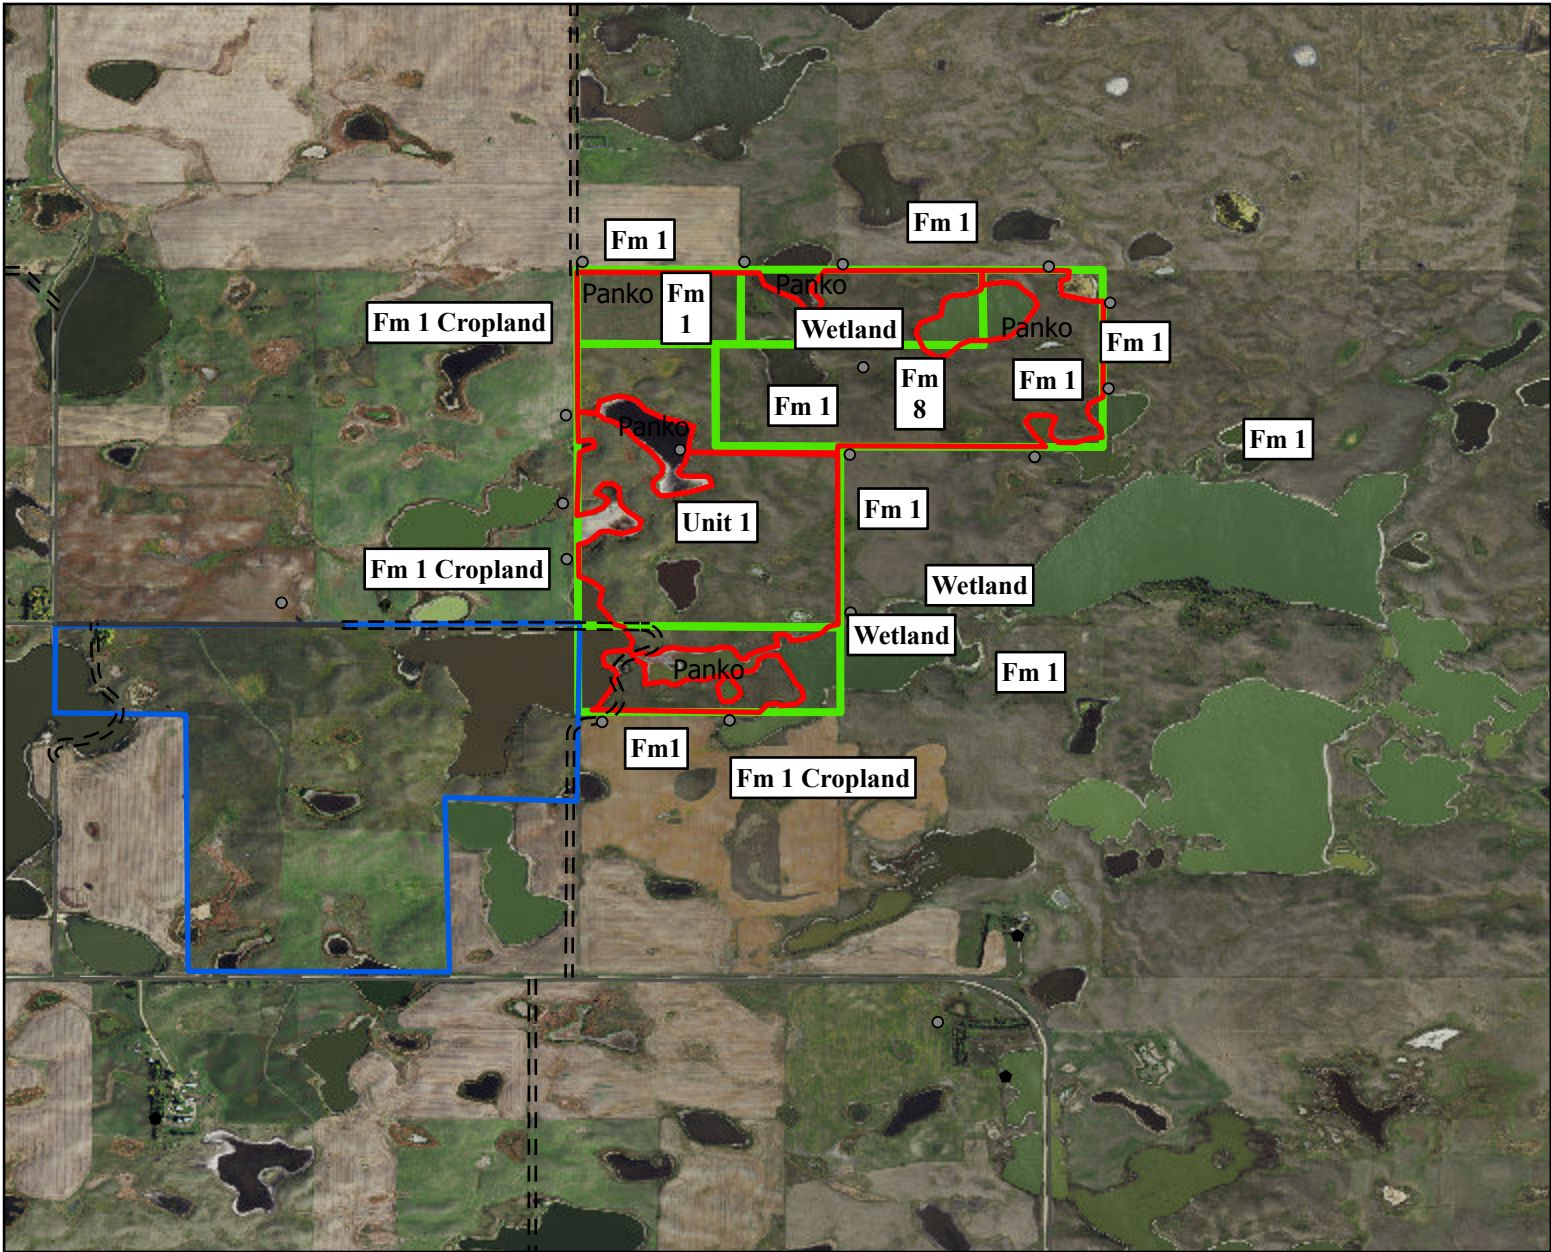

# Panko 2020 Contingency Map

- ND\_Railroad
  - ND\_Mjr\_Hwy
  - ND\_Utilities
  - Trails
  - Audubon Boundary
- FEATURE1**
- Farm Unit
  - Vacant Farm Unit
  - <all other values>
  - panko2020
  - <all other values>
  - Nd\_Game\_Fish