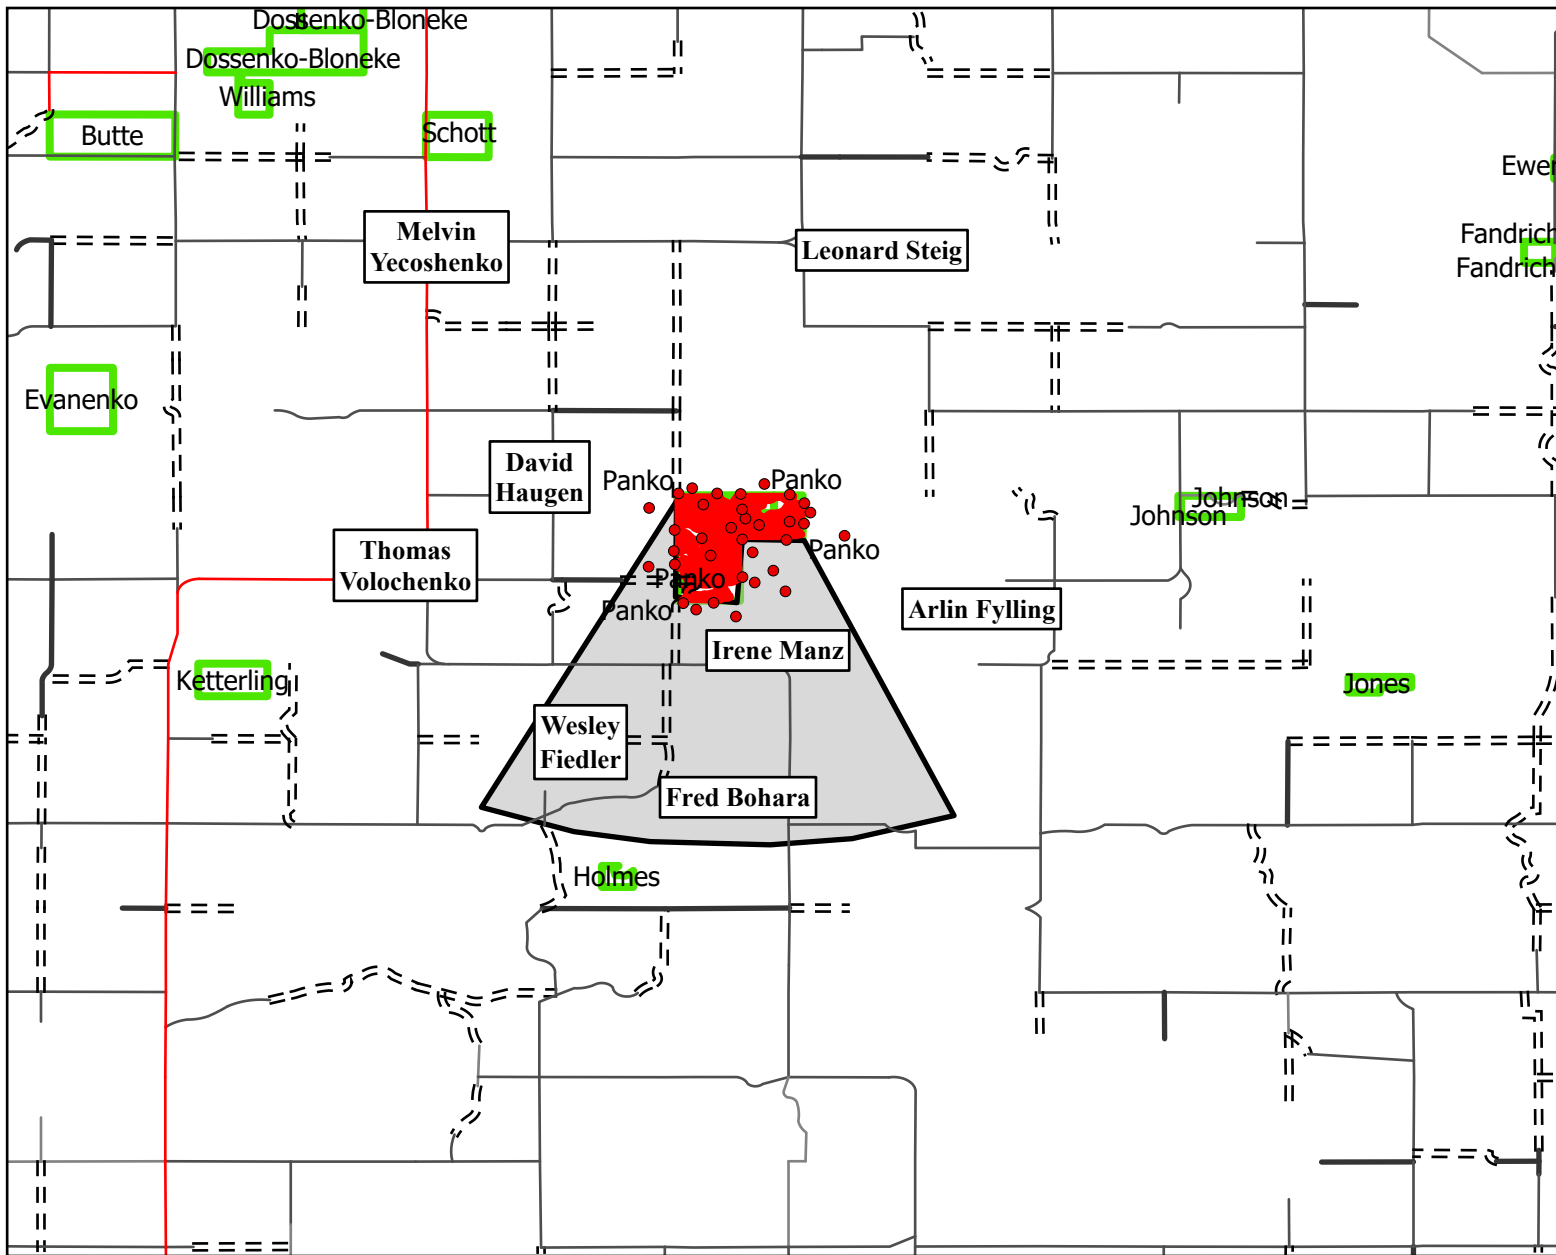

Smoke Vector Map

Panko 2020

North Wind

0 2.5 5 10 Miles

- AUD_Roads**
- SURFACE17**
- Graded & Drained
 - Gravel
 - Paved
 - == : Trail
 - <all other values>
 - + ND_Railroad
 - █ panko2020
 - <all other values>
 - █ lakeiolunit