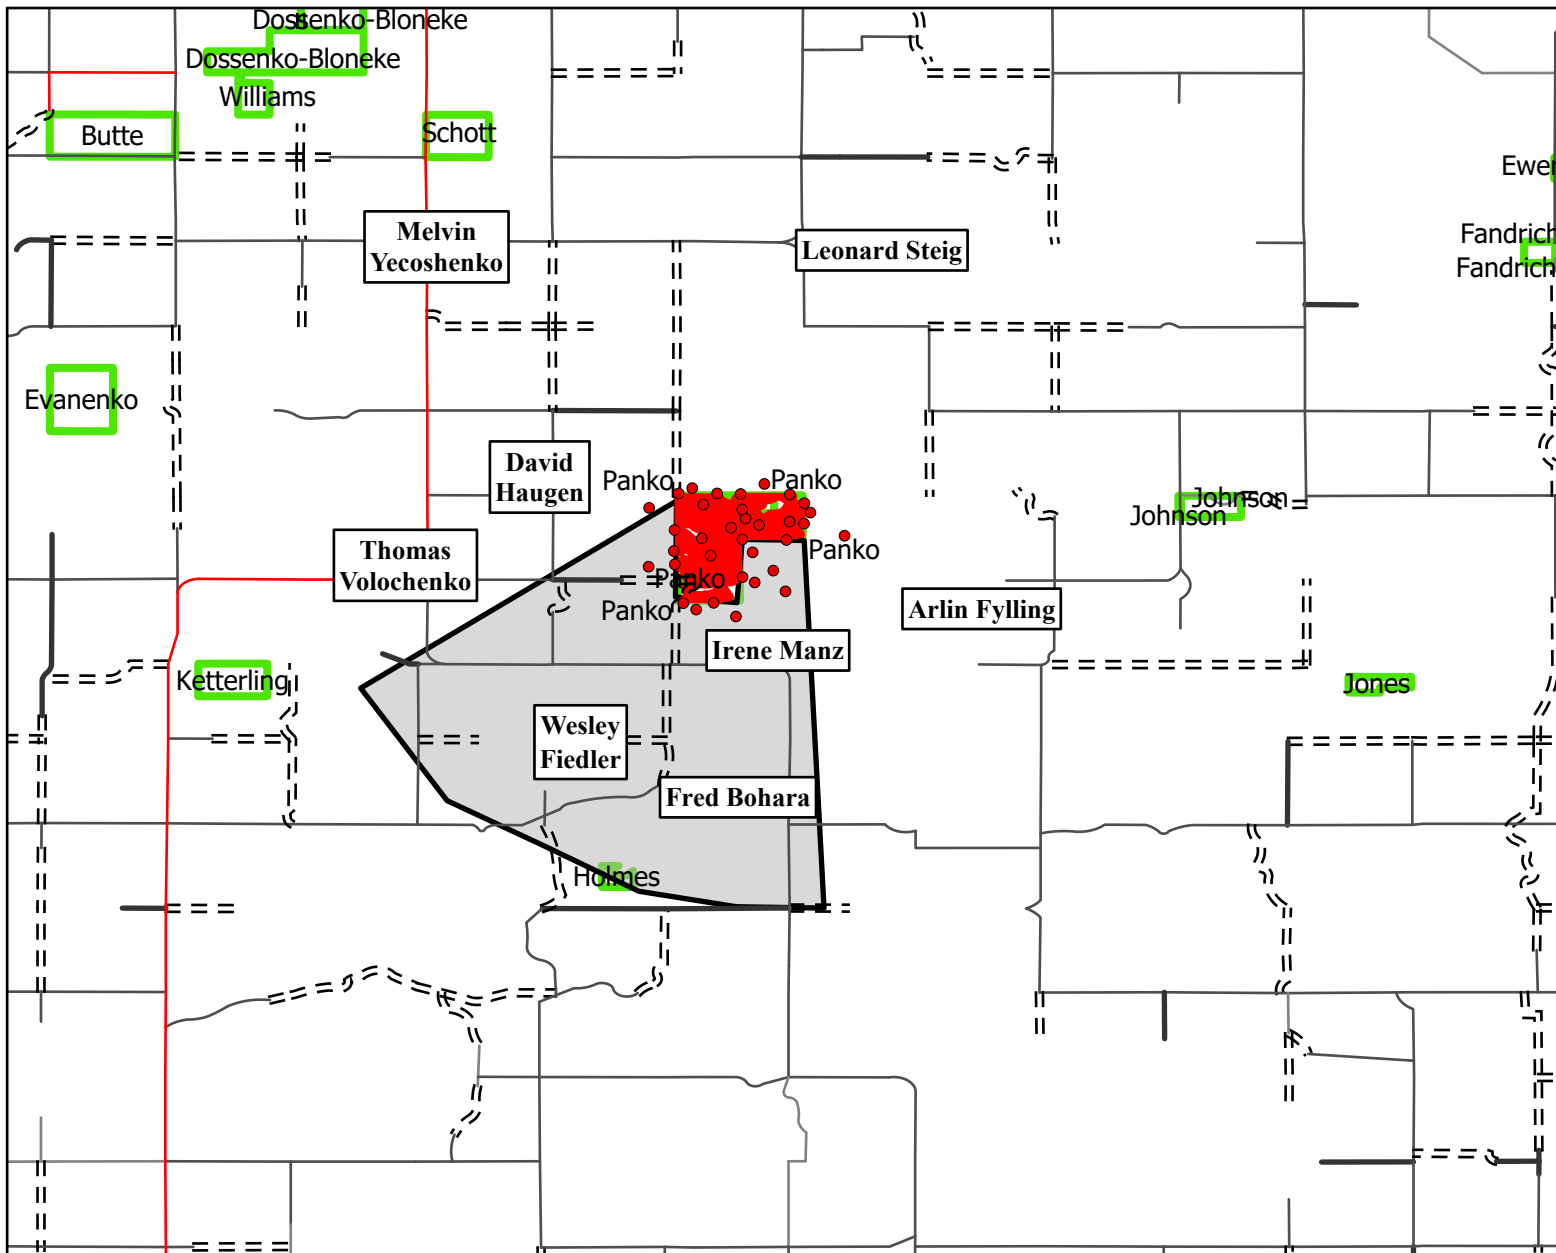

Smoke Vector Map Panko 2020 Northeast Wind

0 2.5 5 10 Miles

- AUD_Roads**
- SURFACE17**
 - Graded & Drained
 - Gravel
 - Paved
 - ==: Trail
 - <all other values>
 - + ND_Railroad
 - █ panko2020
 - <all other values>
 - █ lakeiolunit