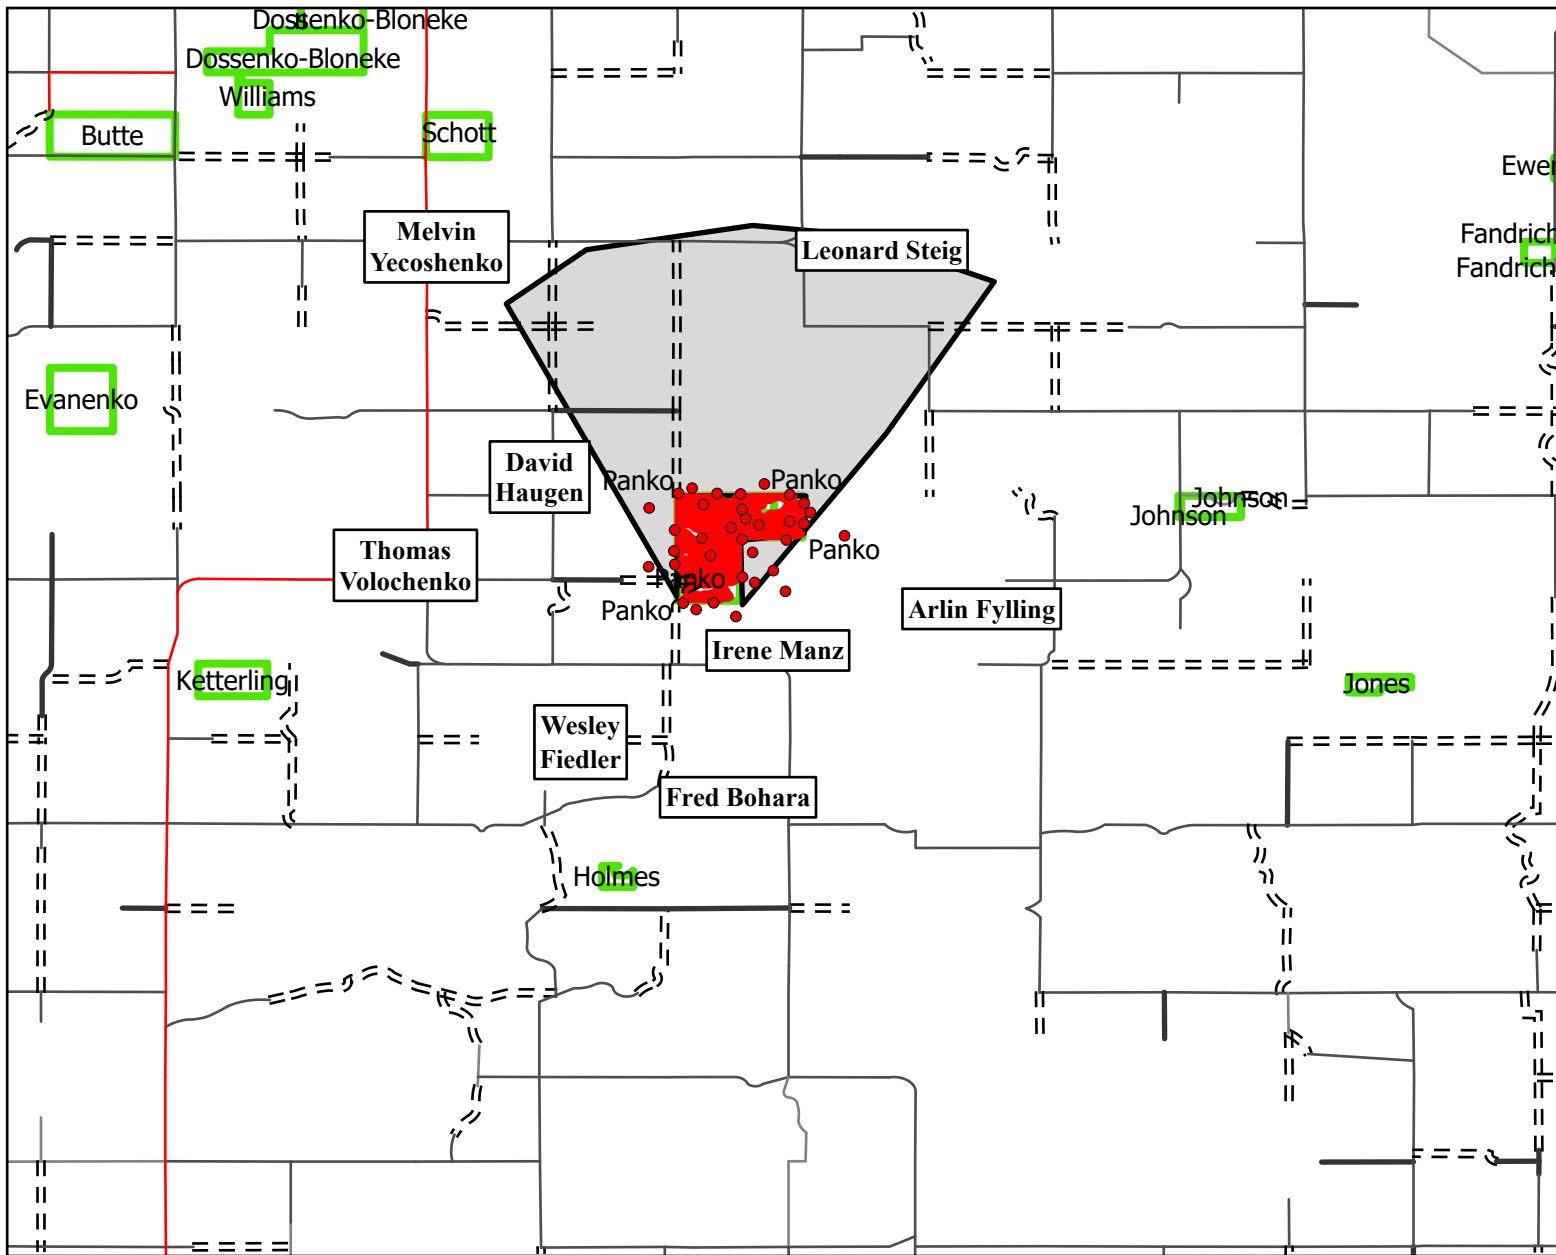

Smoke Vector Map

Panko 2020

South Wind

0 2.5 5 10 Miles

- AUD_Roads**
- SURFACE17**
- Graded & Drained
 - Gravel
 - Paved
 - ==: Trail
 - <all other values>
- ND_Railroad**
- + ND_Railroad
- Smoke Vectors**
- █ panko2020
 - <all other values>
 - █ lakeiolunit