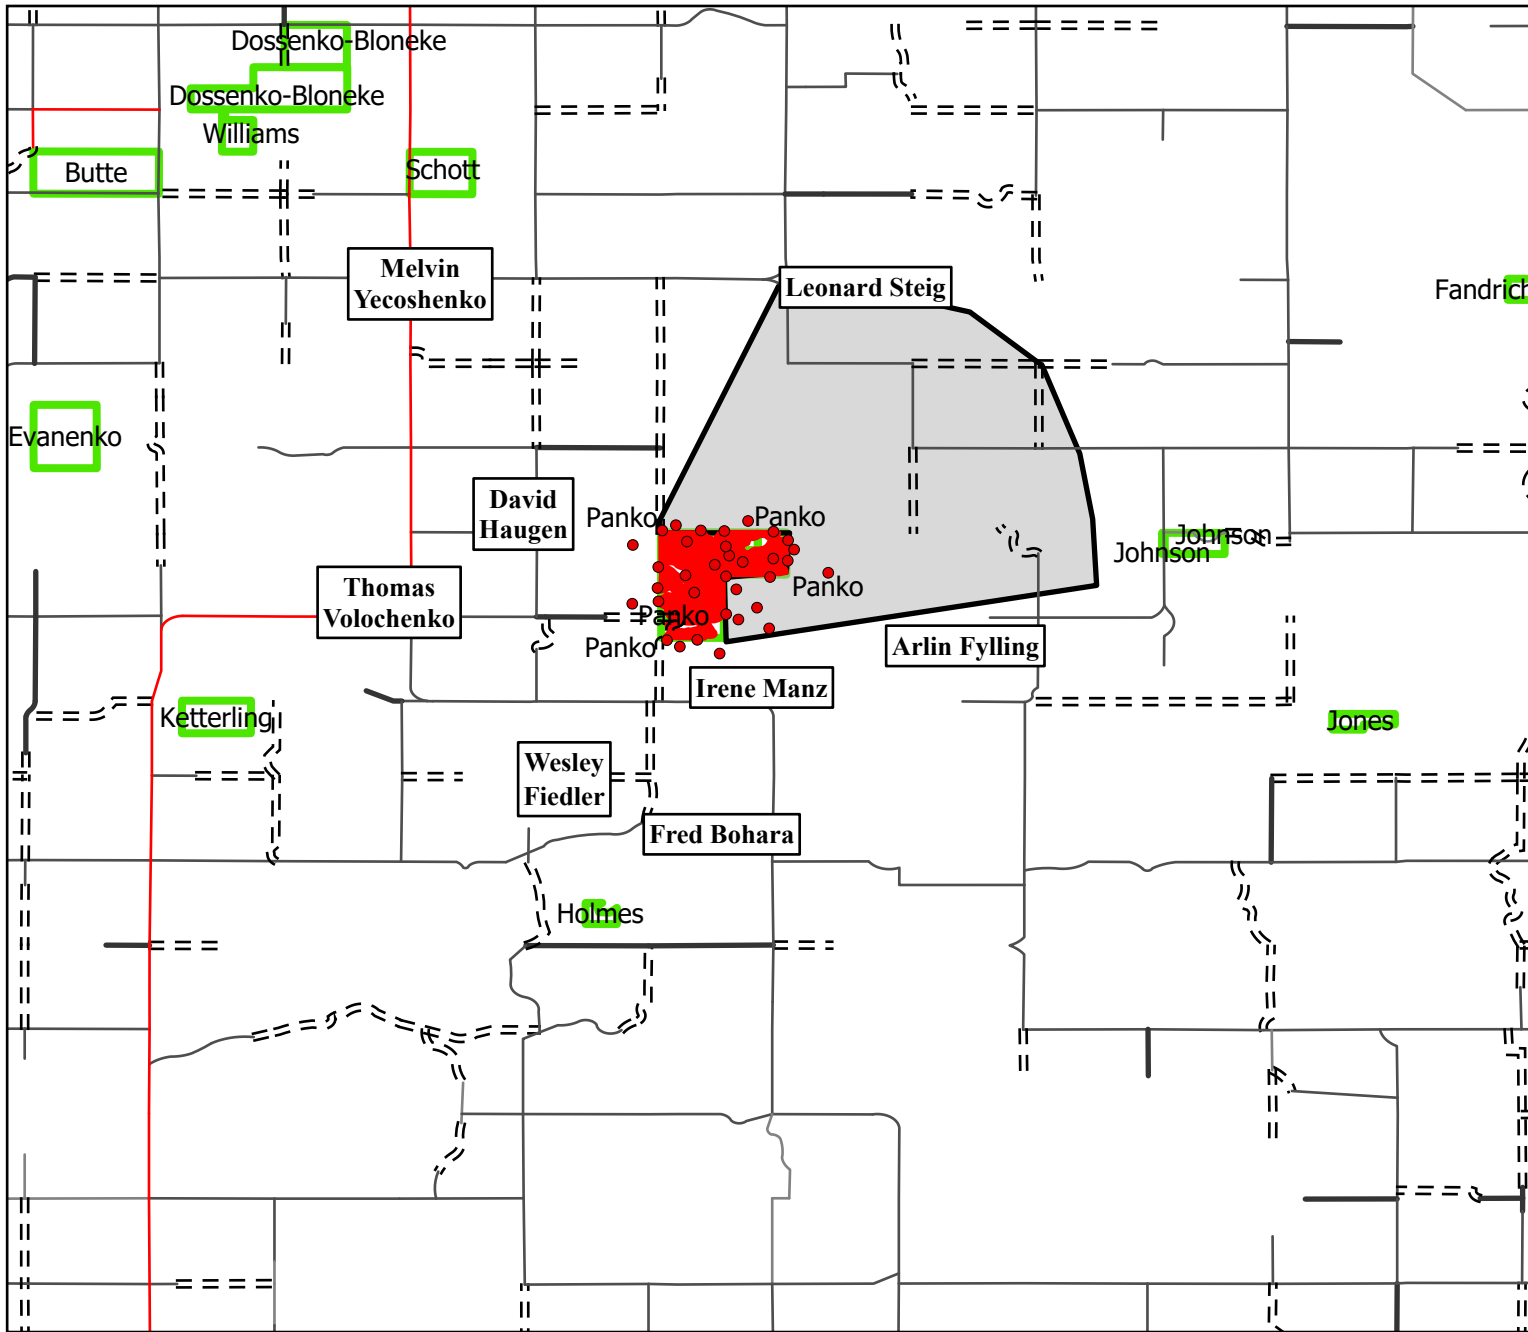

Smoke Vector Map Panko 2020 Southwest Wind

0 2.5 5 10 Miles

- Nd_Cities
- AUD_Roads
- SURFACE17
- Graded & Drained
- - - Gravel
- Paved
- - - Trail
- - - <all other values>
- + ND_Railroad
- █ panko2020
- <all other values>
- █ lakeiolunit