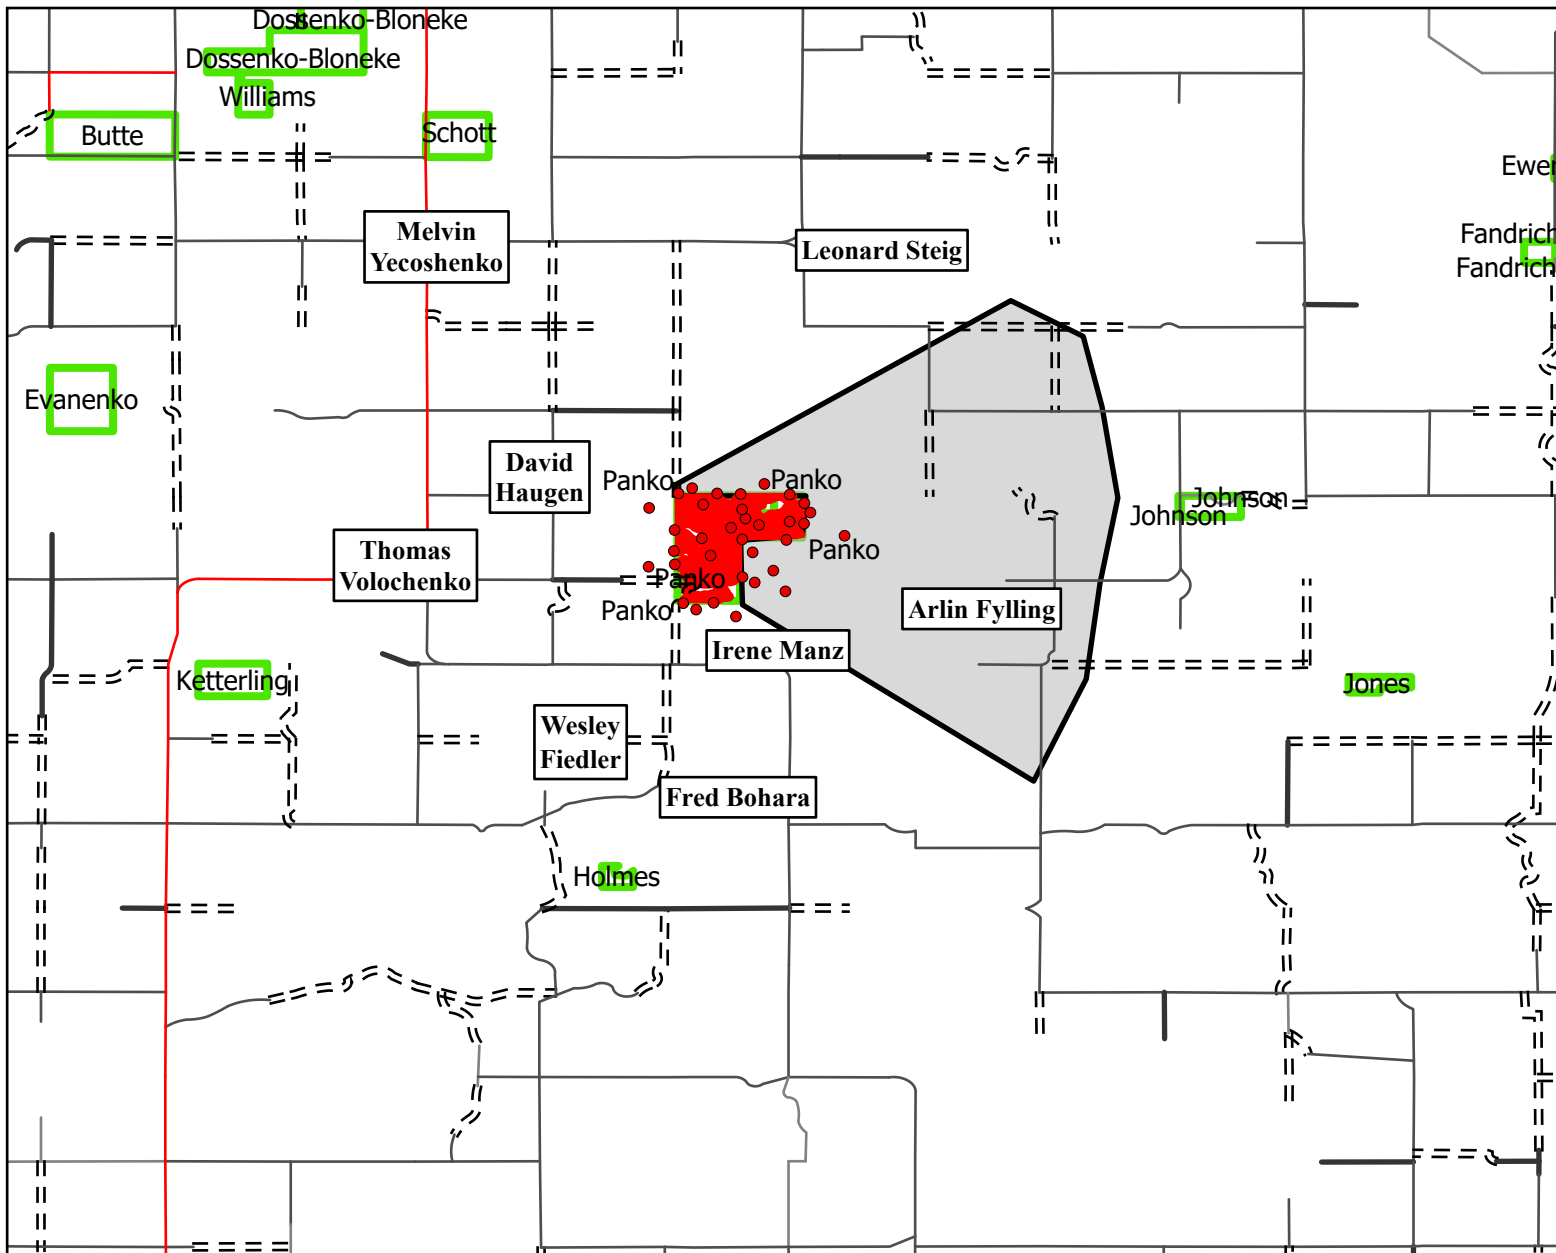

Smoke Vector Map

Panko 2020

West Wind

0 2.5 5 10 Miles

- AUD_Roads**
- SURFACE17**
 - Graded & Drained
 - Gravel
 - Paved
 - ==: Trail
 - <all other values>
 - + ND_Railroad
 - █ panko2020
 - <all other values>
 - █ lakeiolunit