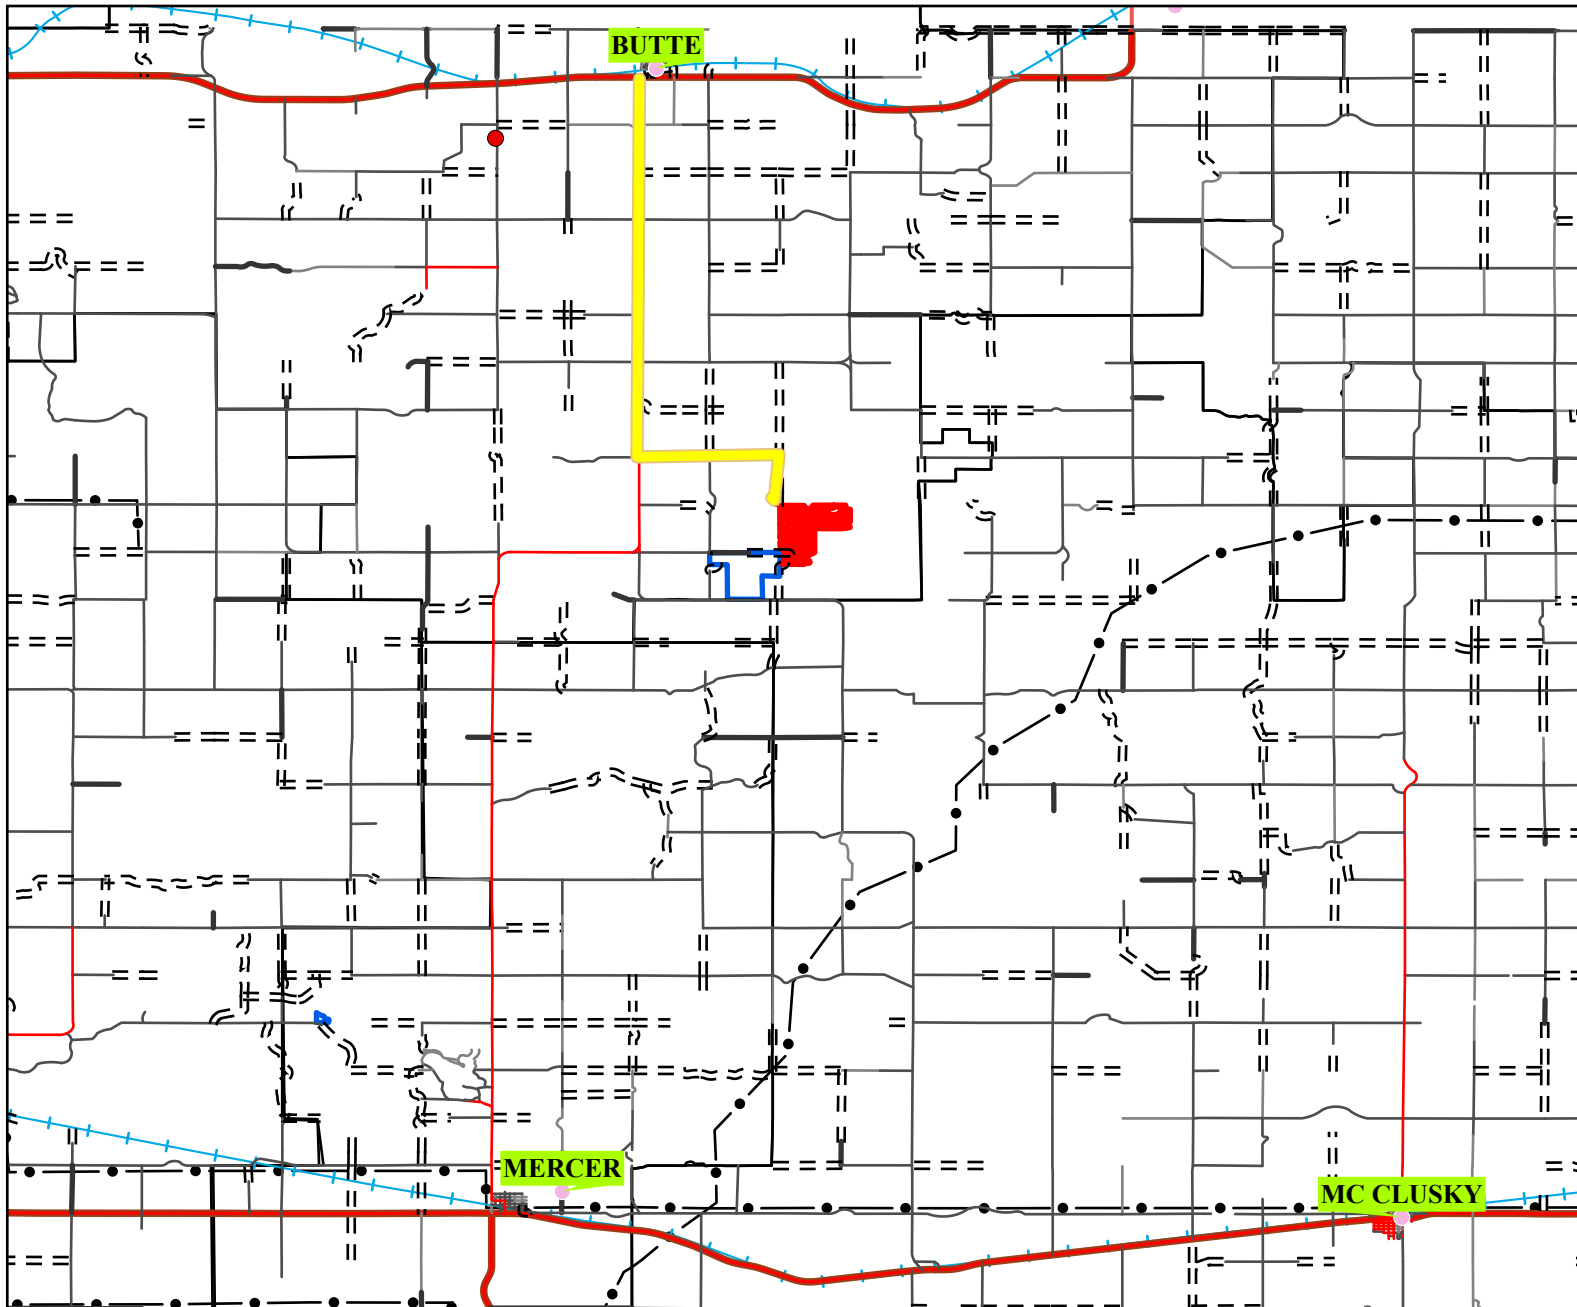

# Vicinity Map Panko 2020

- Nd\_Cities
- ND\_Radio\_Towers
- AUD\_Roads**
- SURFACE17**
- Graded & Drained
- Gravel
- Paved
- == Trail
- <all other values>
- Audubon\_Mjr\_Hwy
- ND\_Railroad
- ND\_Mjr\_Hwy
- ND\_Utilities
- Trails
- panko2020
- Nd\_Game\_Fish
- Fire\_Districts

Underwood,ND travel north on Hwy 83, travel for 7 miles, Turn east for 3 miles, turn north for 1 mile. you will be on the south end of the burn unit.

Prepared By  
Calvin Moldenhauer  
November 12, 2019