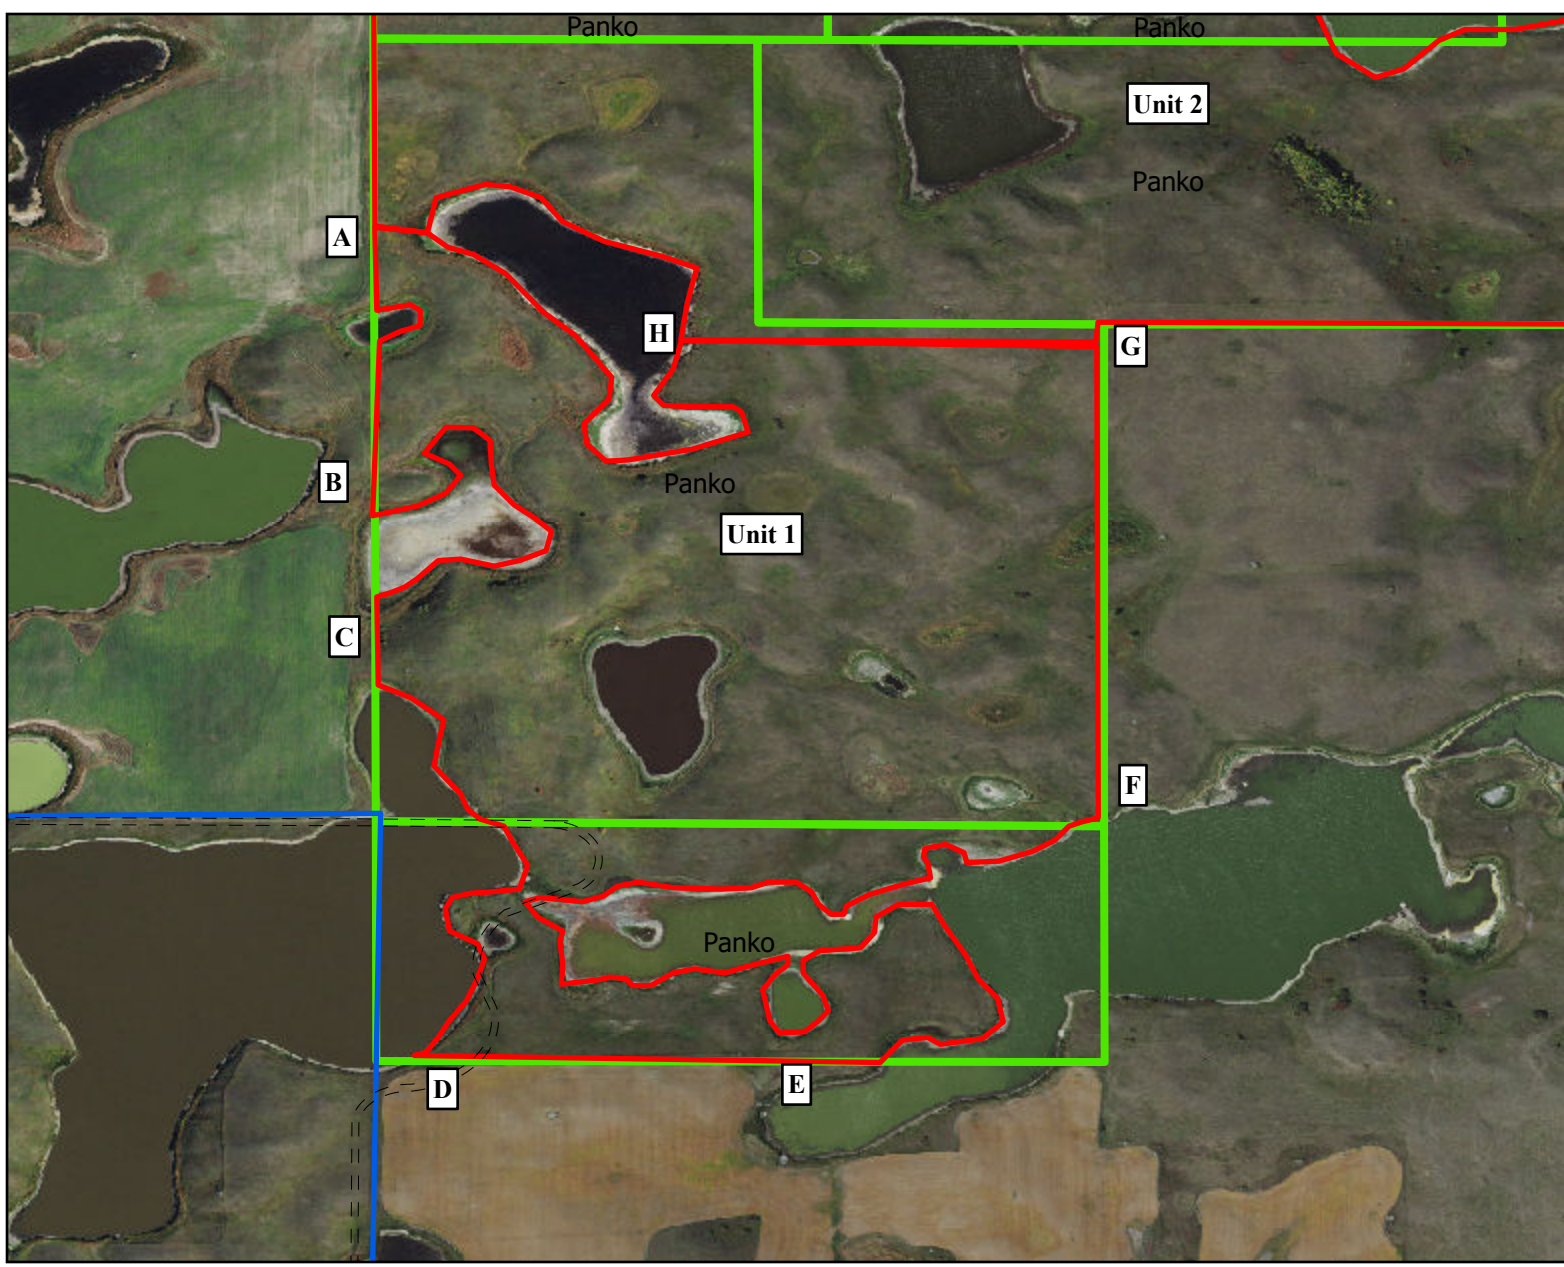

Panko Unit 1 Map

0 0.16 0.32 0.64 Miles

- +— ND_Railroad
- ND_Mjr_Hwy
- =-=- Trails
- SURFACE17**
- Graded & Drained
- Gravel
- Paved
- = = = Trail
- <all other values>
- Audubon Boundary
- Nd_Cities
- panko2020
- <all other values>
- Nd_Game_Fish