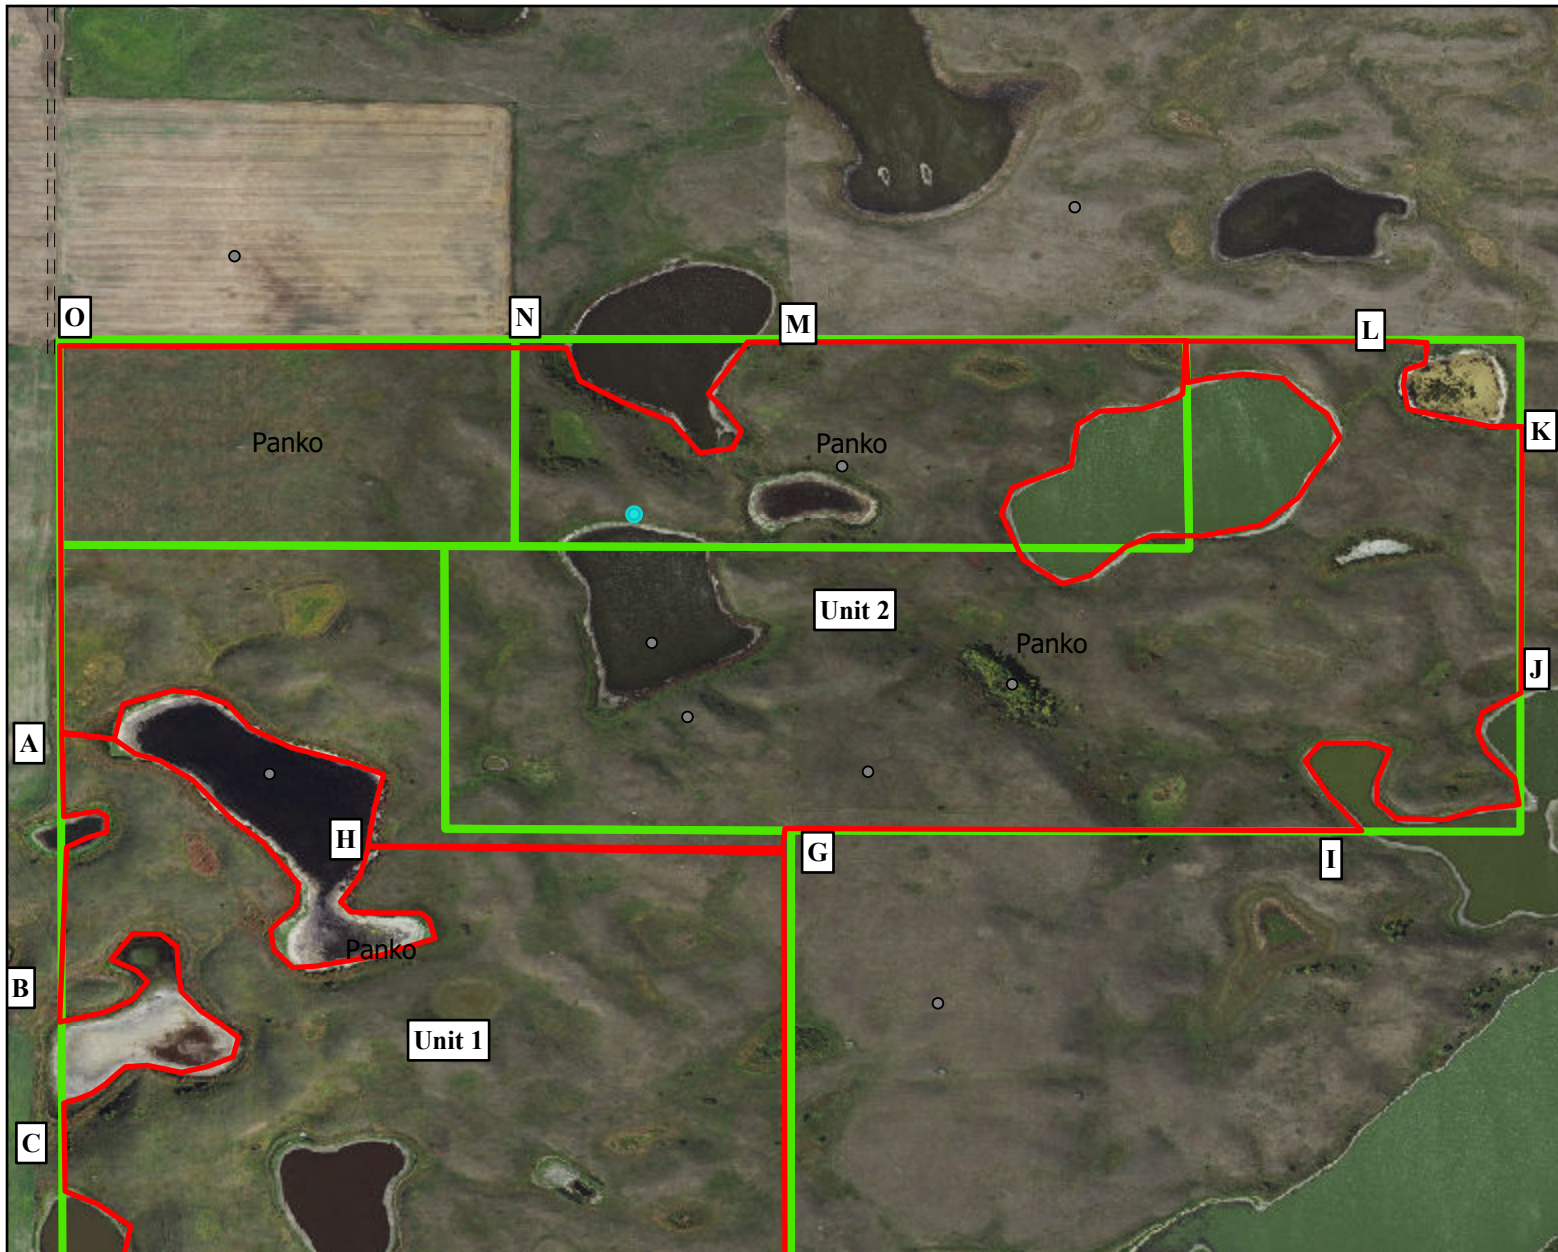

Panko

Unit 2 Map

- ND_Railroad
- ND_Mjr_Hwy
- Trails
- SURFACE17**
- Graded & Drained
- Gravel
- Paved
- Trail
- <all other values>
- Audubon Boundary
- Nd_Cities
- panko2020
- <all other values>
- Nd_Game_Fish