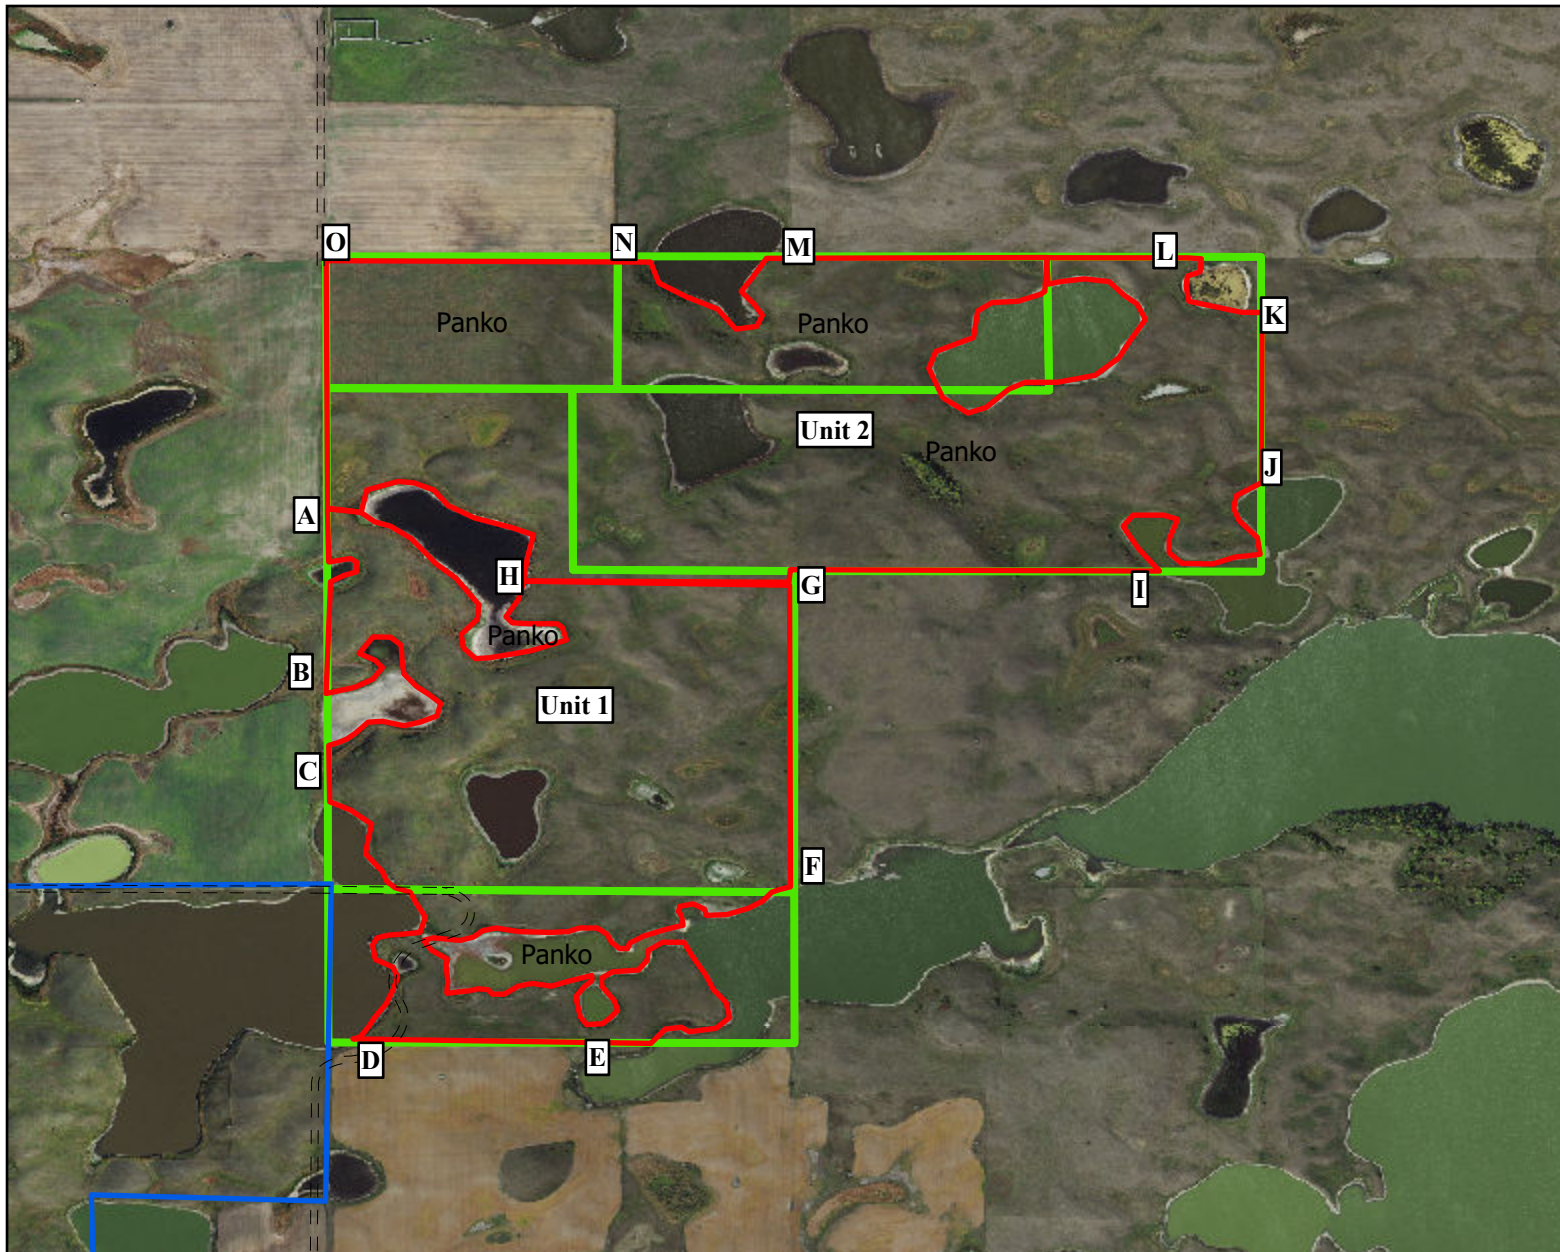

Panko Unit Map

- +— ND_Railroad
- ND_Mjr_Hwy
- = = = Trails
- SURFACE17**
- Graded & Drained
- Gravel
- Paved
- = = = Trail
- <all other values>
- Audubon Boundary
- Nd_Cities
- panko2020
- <all other values>
- Nd_Game_Fish