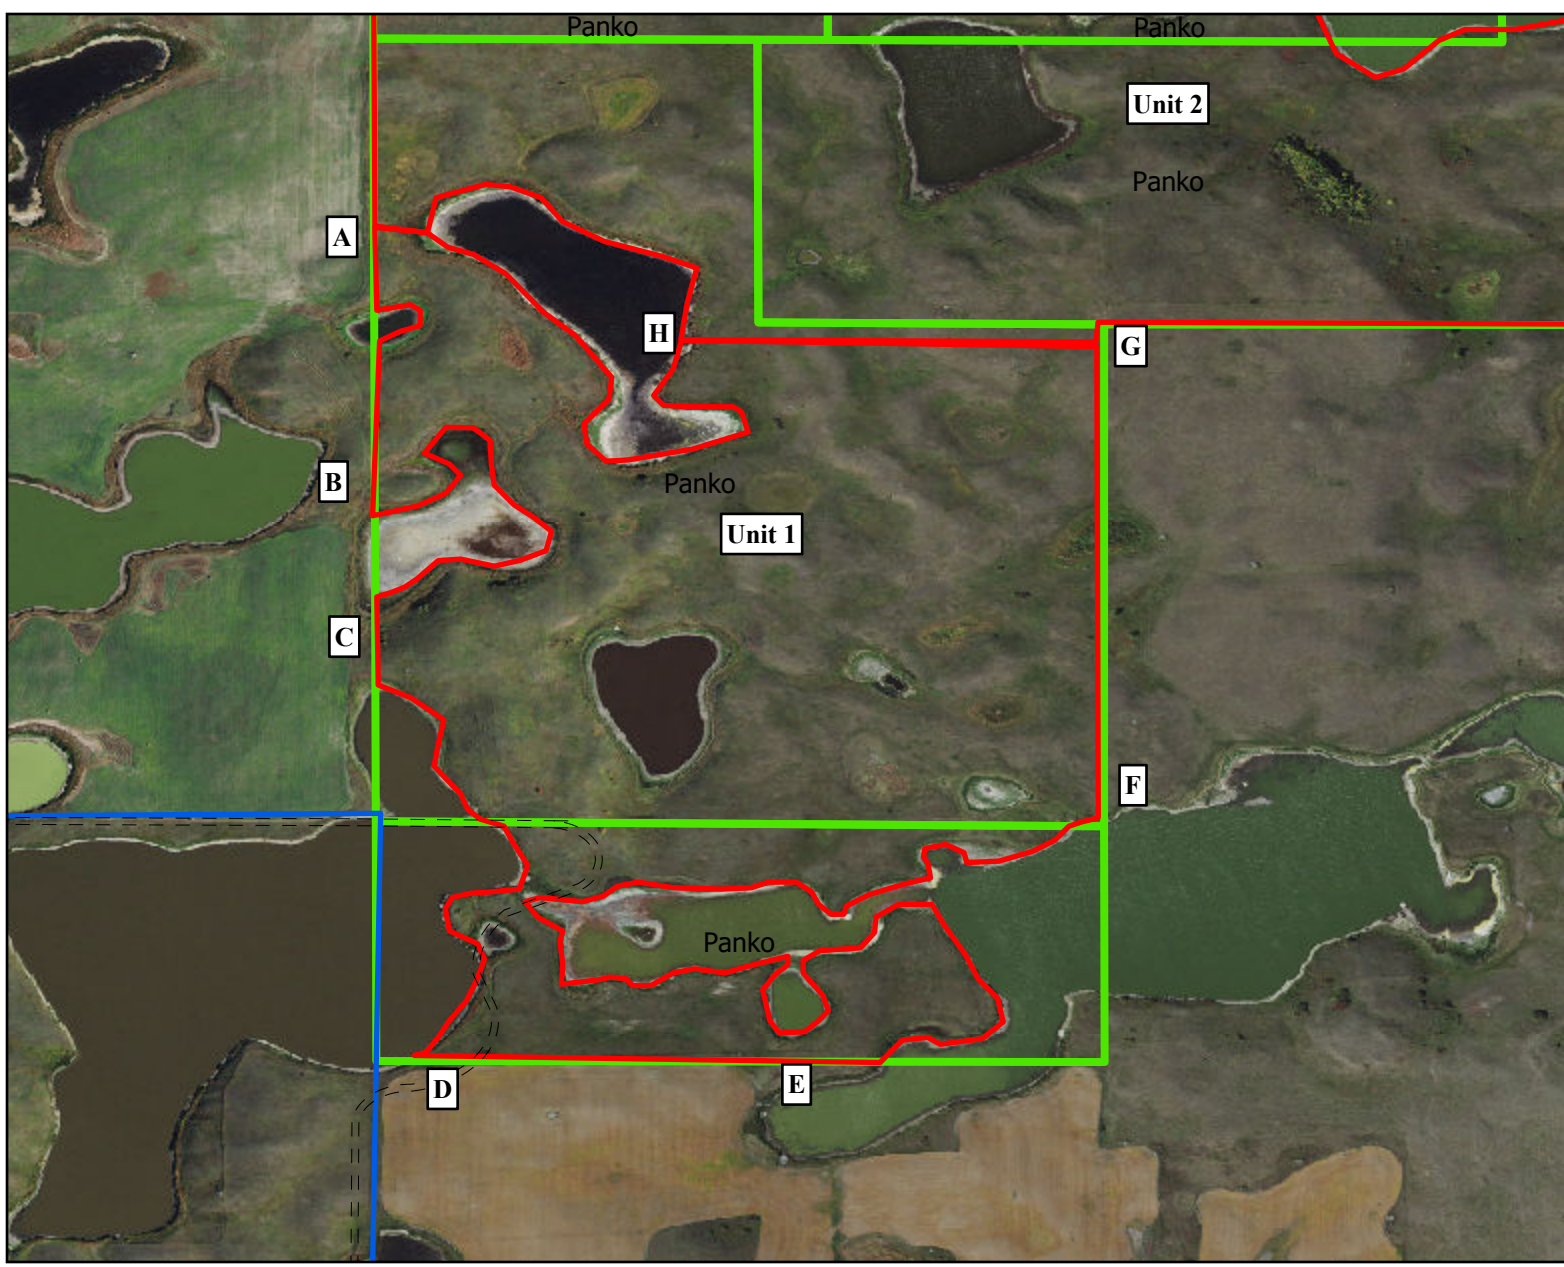

Panko Unit 1 Map

0 0.16 0.32 0.64 Miles

- ND_Railroad
- ND_Mjr_Hwy
- Trails
- SURFACE17**
- Graded & Drained
- Gravel
- Paved
- Trail
- <all other values>
- Audubon Boundary
- Nd_Cities
- panko2020
- <all other values>
- Nd_Game_Fish