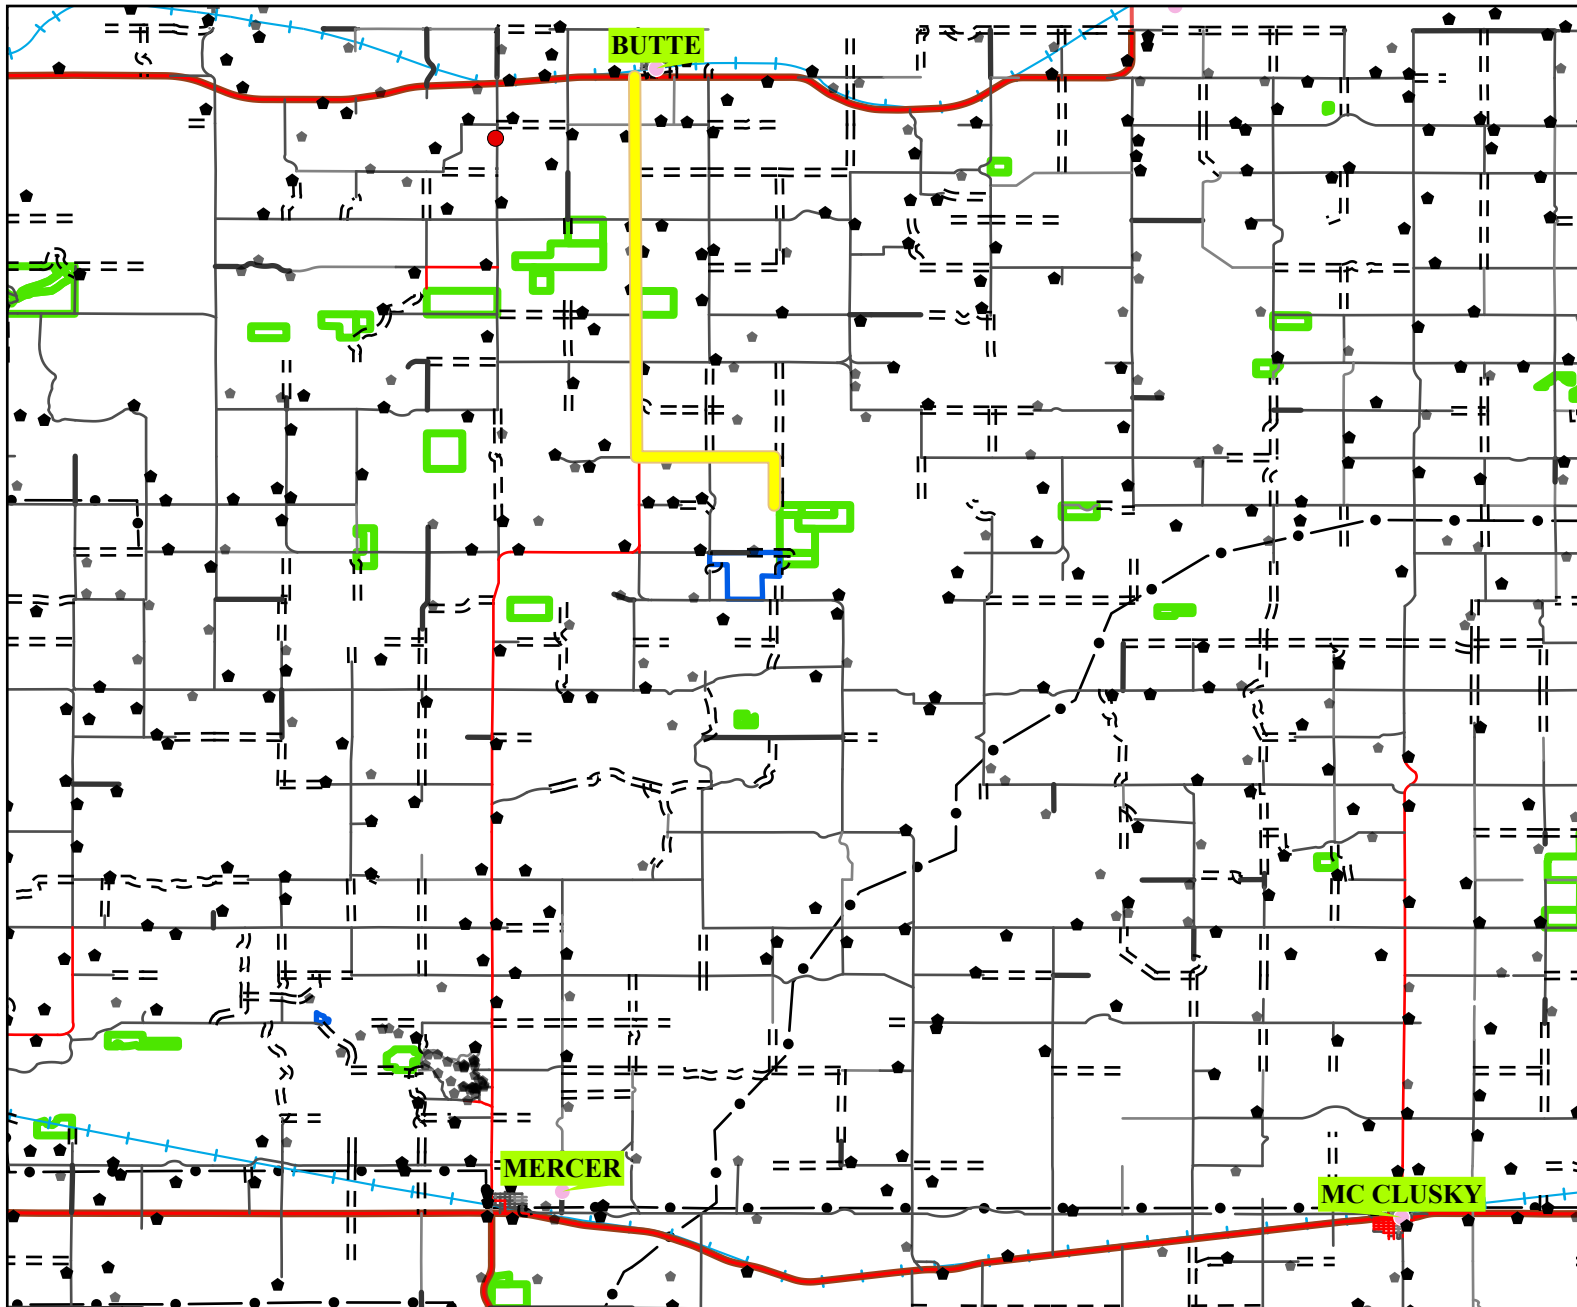

Vicinity Map Panko 2020

- Nd_Cities
- ND_Radio_Towers
- AUD_Roads**
- SURFACE17**
- Graded & Drained
- Gravel
- Paved
- == Trail
- <all other values>
- Audubon_Mjr_Hwy
- + ND_Railroad
- ND_Mjr_Hwy
- ND_Utilities
- == Trails
- Audubon Boundary
- FEATURE1**
- + Church and School
- + Church with Cemetery Adjacent
- Farm Unit
- Seasonal Dwellings closely spaced
- Seasonal or Summer Dwelling
- Vacant Farm Unit
- Nd_Game_Fish

Butte, ND travel south on Hwy 33,
travel for 8 miles,
Turn east for 2 miles. Turn south 1 mile.
You will be on the north end
of the burn unit.

Prepared By
Calvin Moldenhauer
November 12, 2019