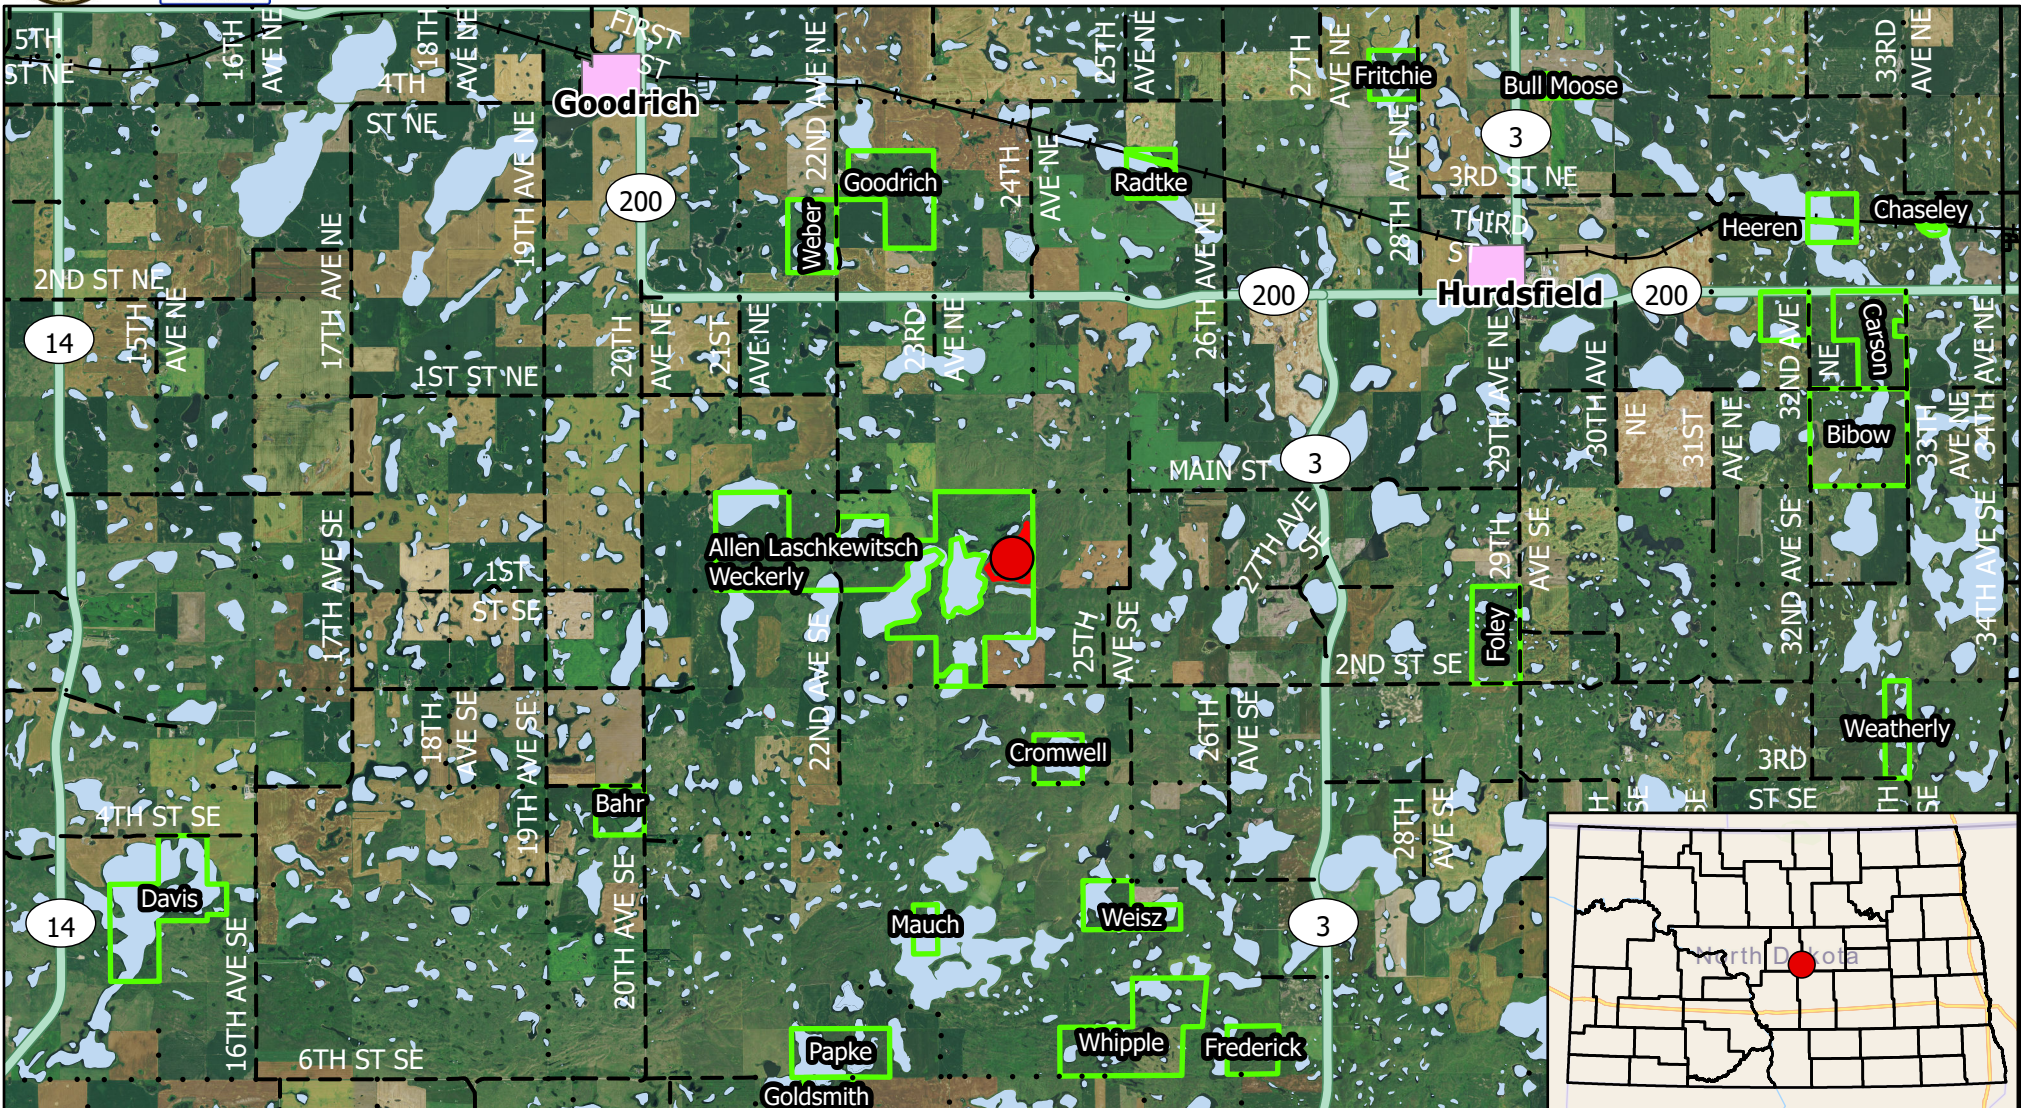

US FISH & WILDLIFE SERVICE

Audubon WMD - Allen Laschewitsch Weckerly WPA Unit 2 - Vicinity

- Burn Unit
- FWS Fee Title
- ND Towns
- Water
- Railroads
- County Roads**
- Paved
- Gravel
- Trail

- Highways**
- Interstate
 - State Hwy
 - US Hwy

Sheridan County: Allen Laschewitsch Weckerly WPA is located 2.5 miles south, and 5.0 miles west of Hurdsville, ND, along Main St

Scale: 1:125,000

Produced by: M. Hill
February 2021
Nad83 StatePlane North
Dakota N FIPS 3302 (US Feet)

Burn unit Lat/Long: 47.4024° -100.0386°