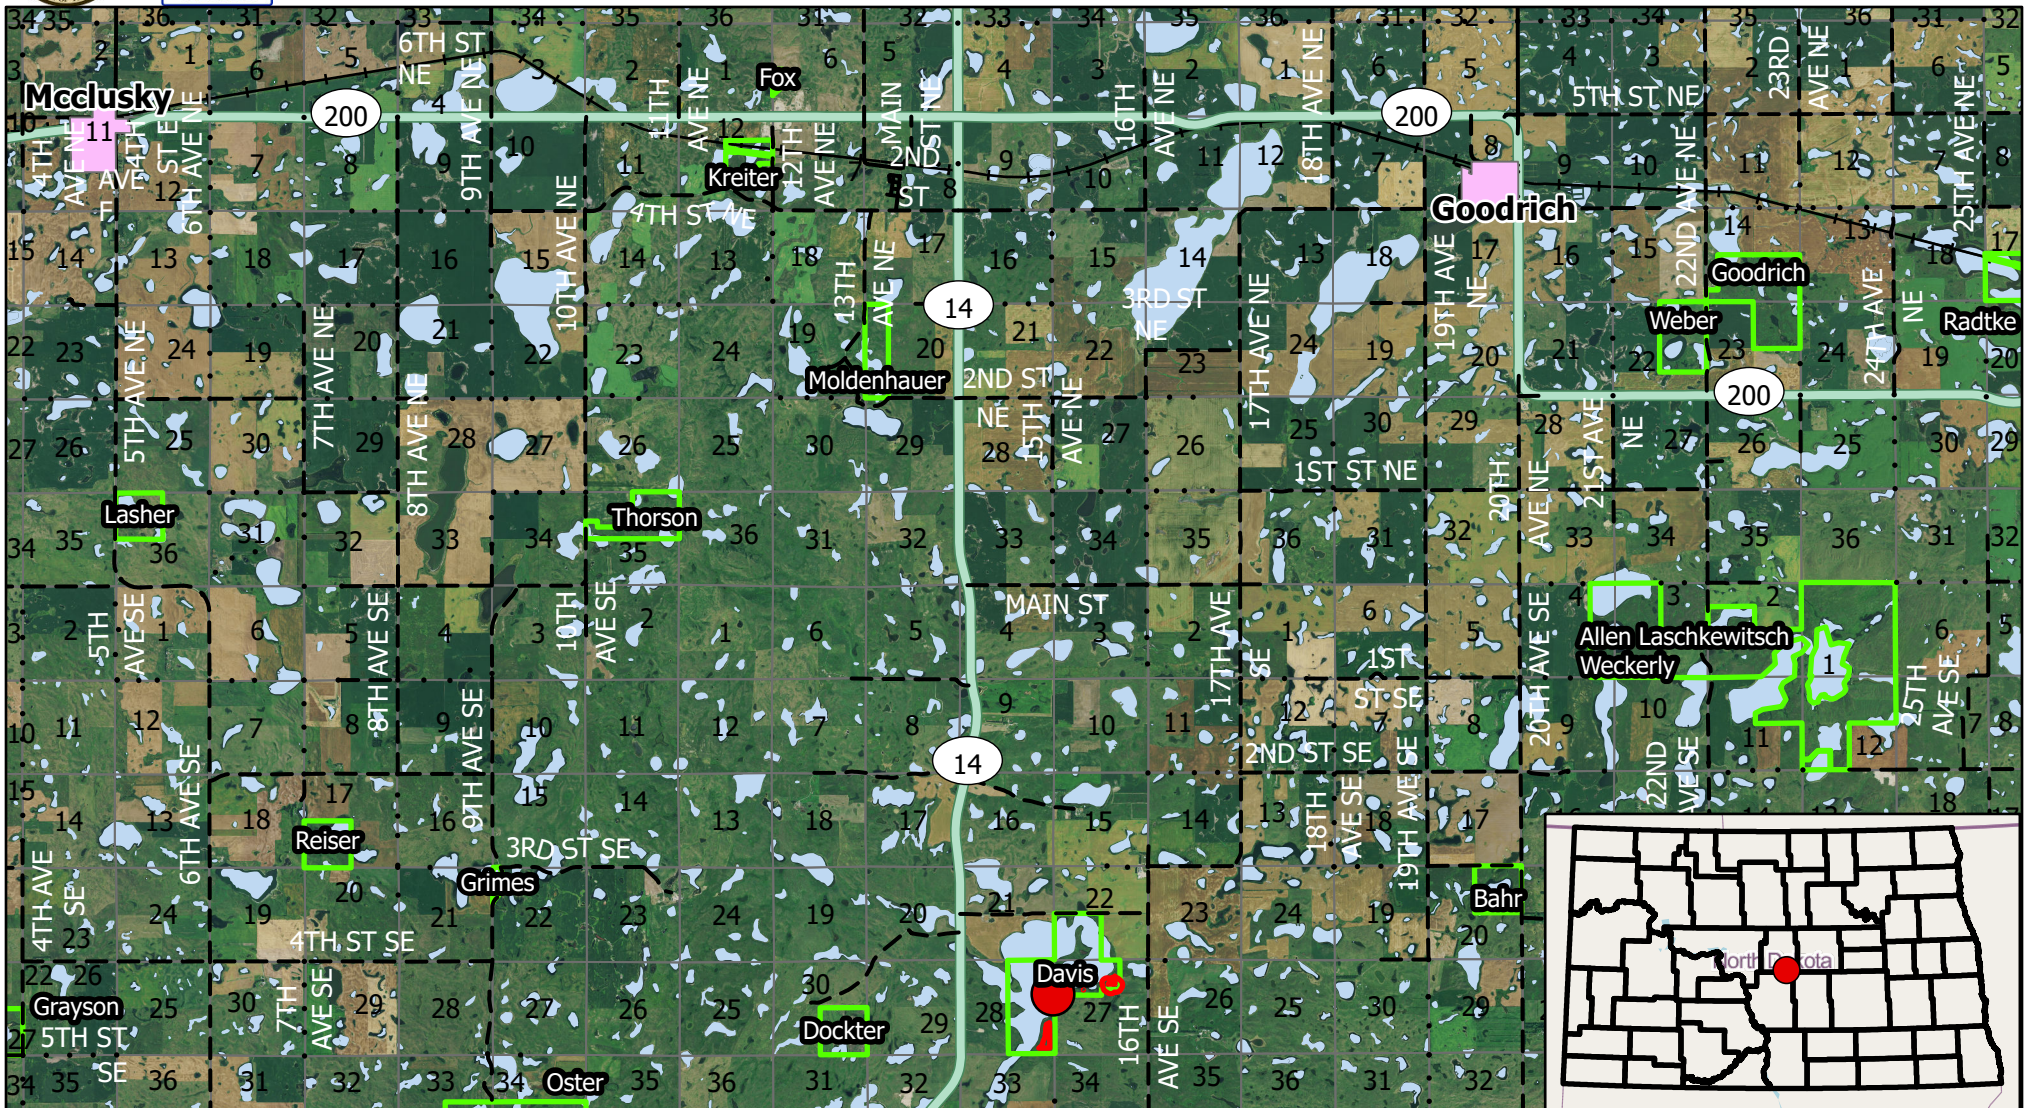

# US FISH & WILDLIFE SERVICE

## Audubon WMD - Davis WPA - Vicinity

- Burn Unit
- Burn Unit Boundary
- FWS Fee Title
- ND Towns
- Water
- Railroads
- Section Line
- County Roads**
- Paved
- Gravel
- Trail
- Highways**
- Interstate
- State Hwy
- US Hwy

Sheridan County, Sperry Twp: Davis WPA is located 8.0 miles south, and 4.3 miles west of Goodrich, ND, along 16th Ave SE. Legal: T145N R75W S27, 28

Scale: 1:130,000

Burn unit Lat/Long: 47.3517° -100.2192°

Produced by: M. Hill  
February 2021  
Nad83 StatePlane North  
Dakota N FIPS 3302 (US Feet)