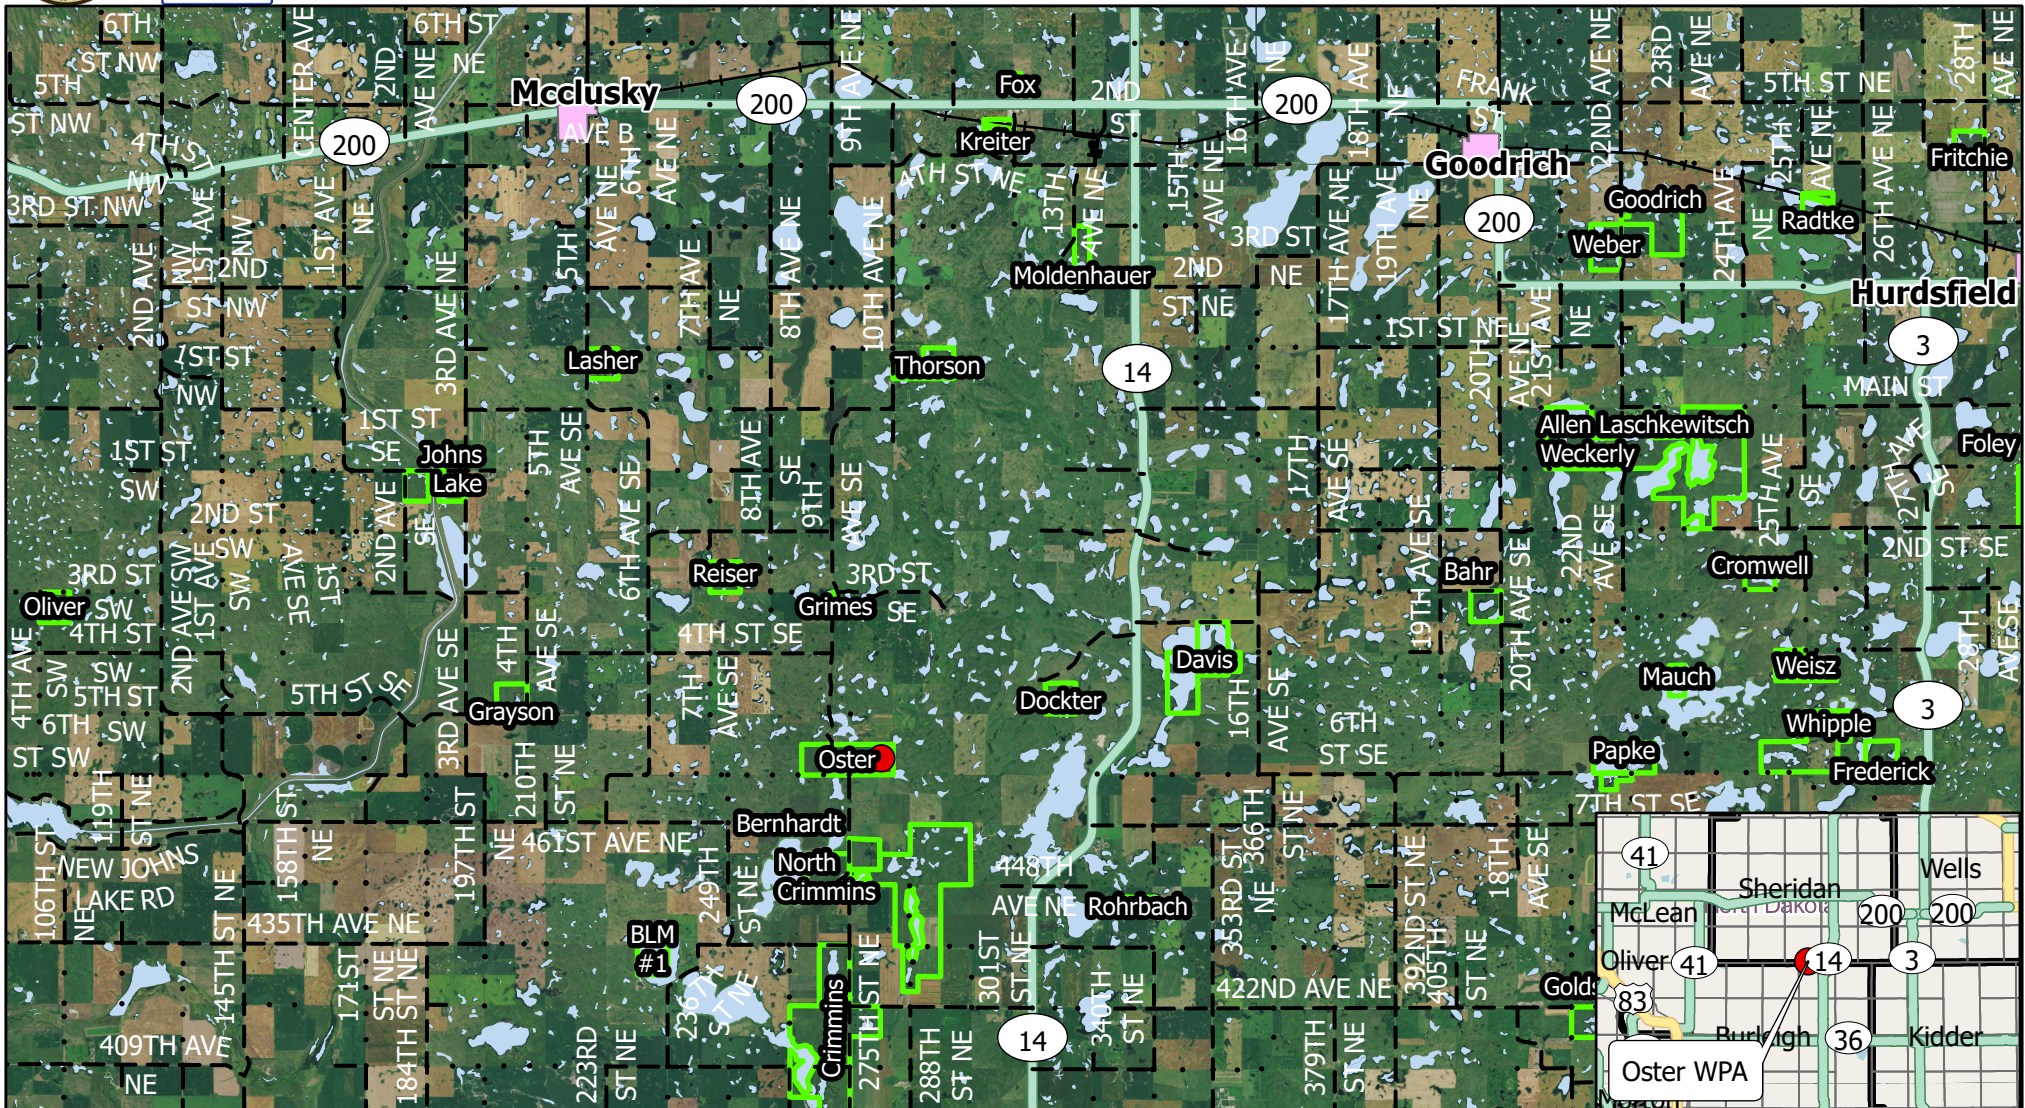

US FISH & WILDLIFE SERVICE

Audubon WMD - Oster WPA Unit 4 & 1A - Vicinity

- Burn Unit
- FWS Fee Title
- ND Towns
- Water
- Railroads
- County Roads**
- Paved
- Gravel
- Trail

- Highways**
- Interstate
 - State Hwy
 - US Hwy

Sheridan County: Oster WPA is located 11.0 miles south, and 4.5 miles east of McClusky, ND, along 9th Ave SE

Scale: 1:200,000

Burn unit Lat/Long: 47.3314° -100.3355°

Produced by: M. Hill
 January 2021
 Nad83 StatePlane North
 Dakota N FIPS 3302 (US Feet)