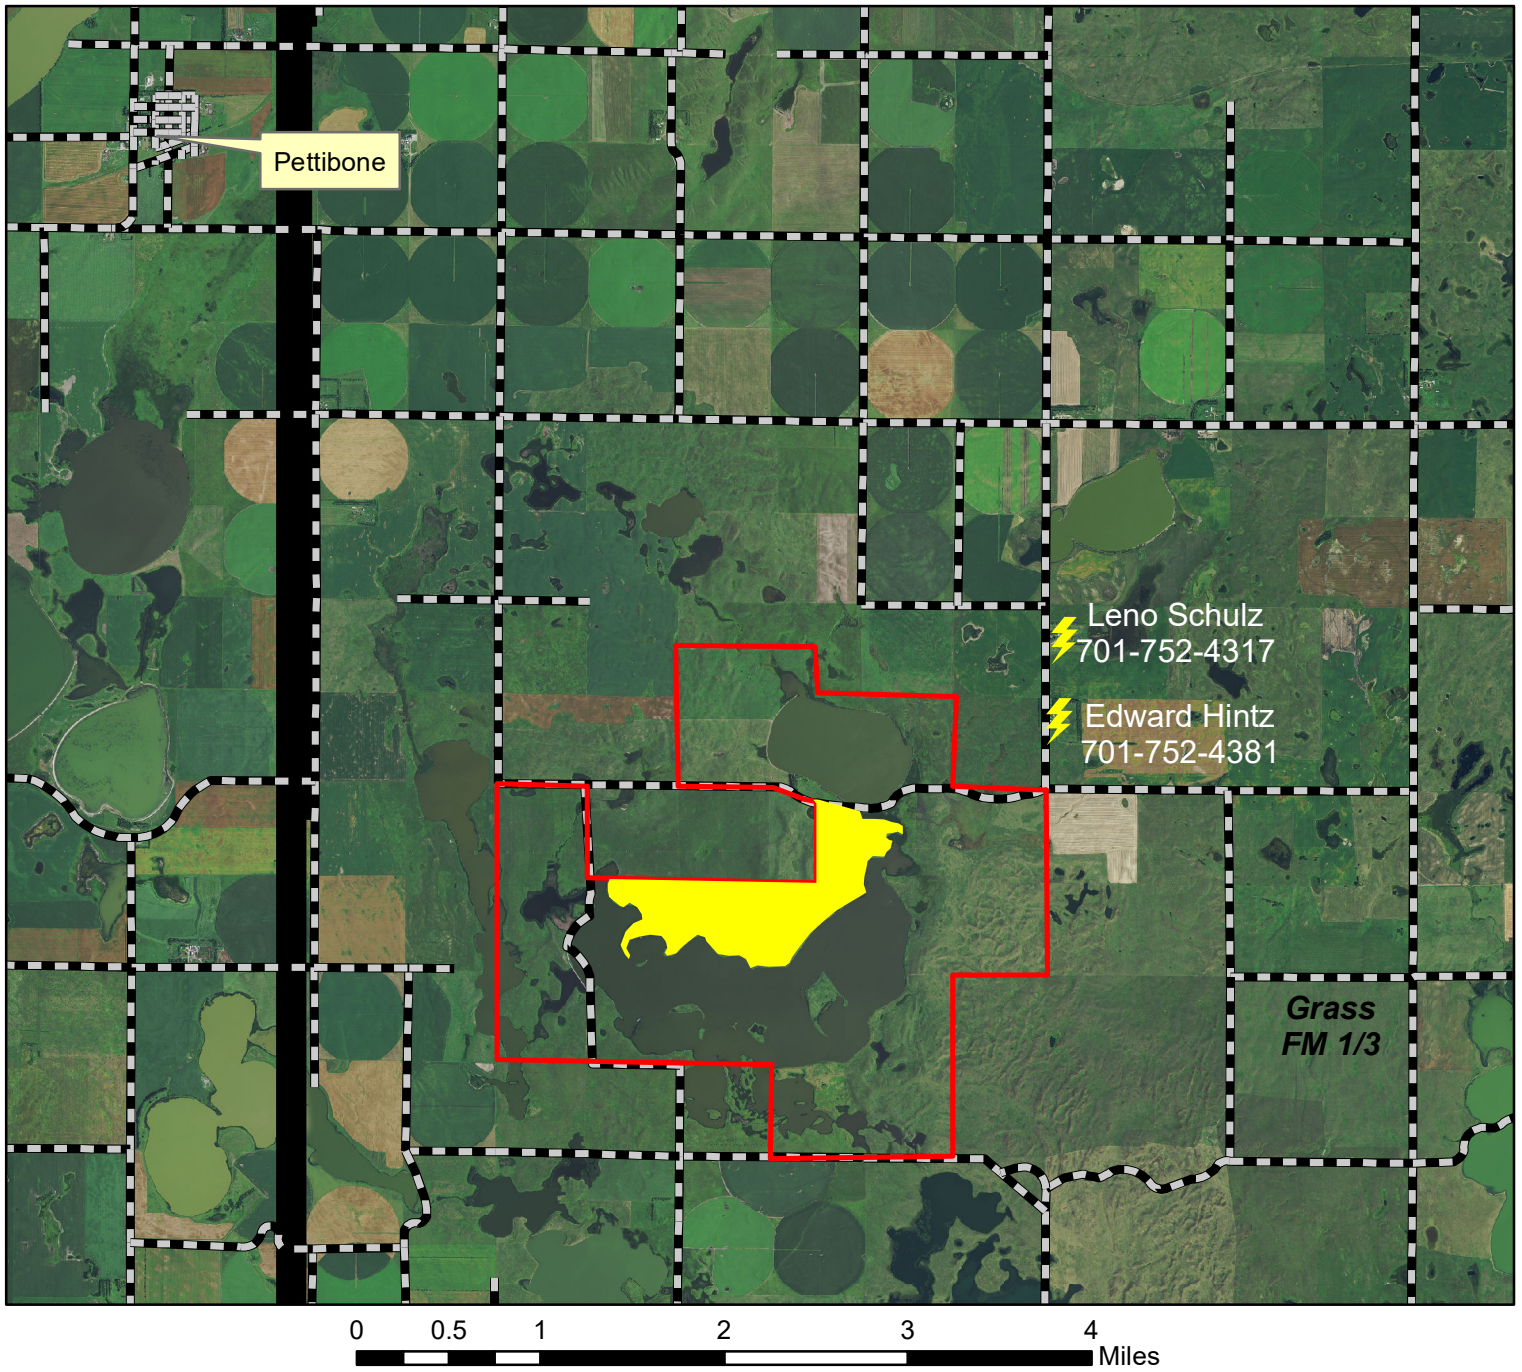

Chase Lake WPA Unit 3 Contingency Map

Legend

The burn units are located 5 miles east, 3 miles south and 1 mile back west of Pettibone.

*Prepared by; Terry Gwilliams 01/27/2020
141N 69W Sec. 5*