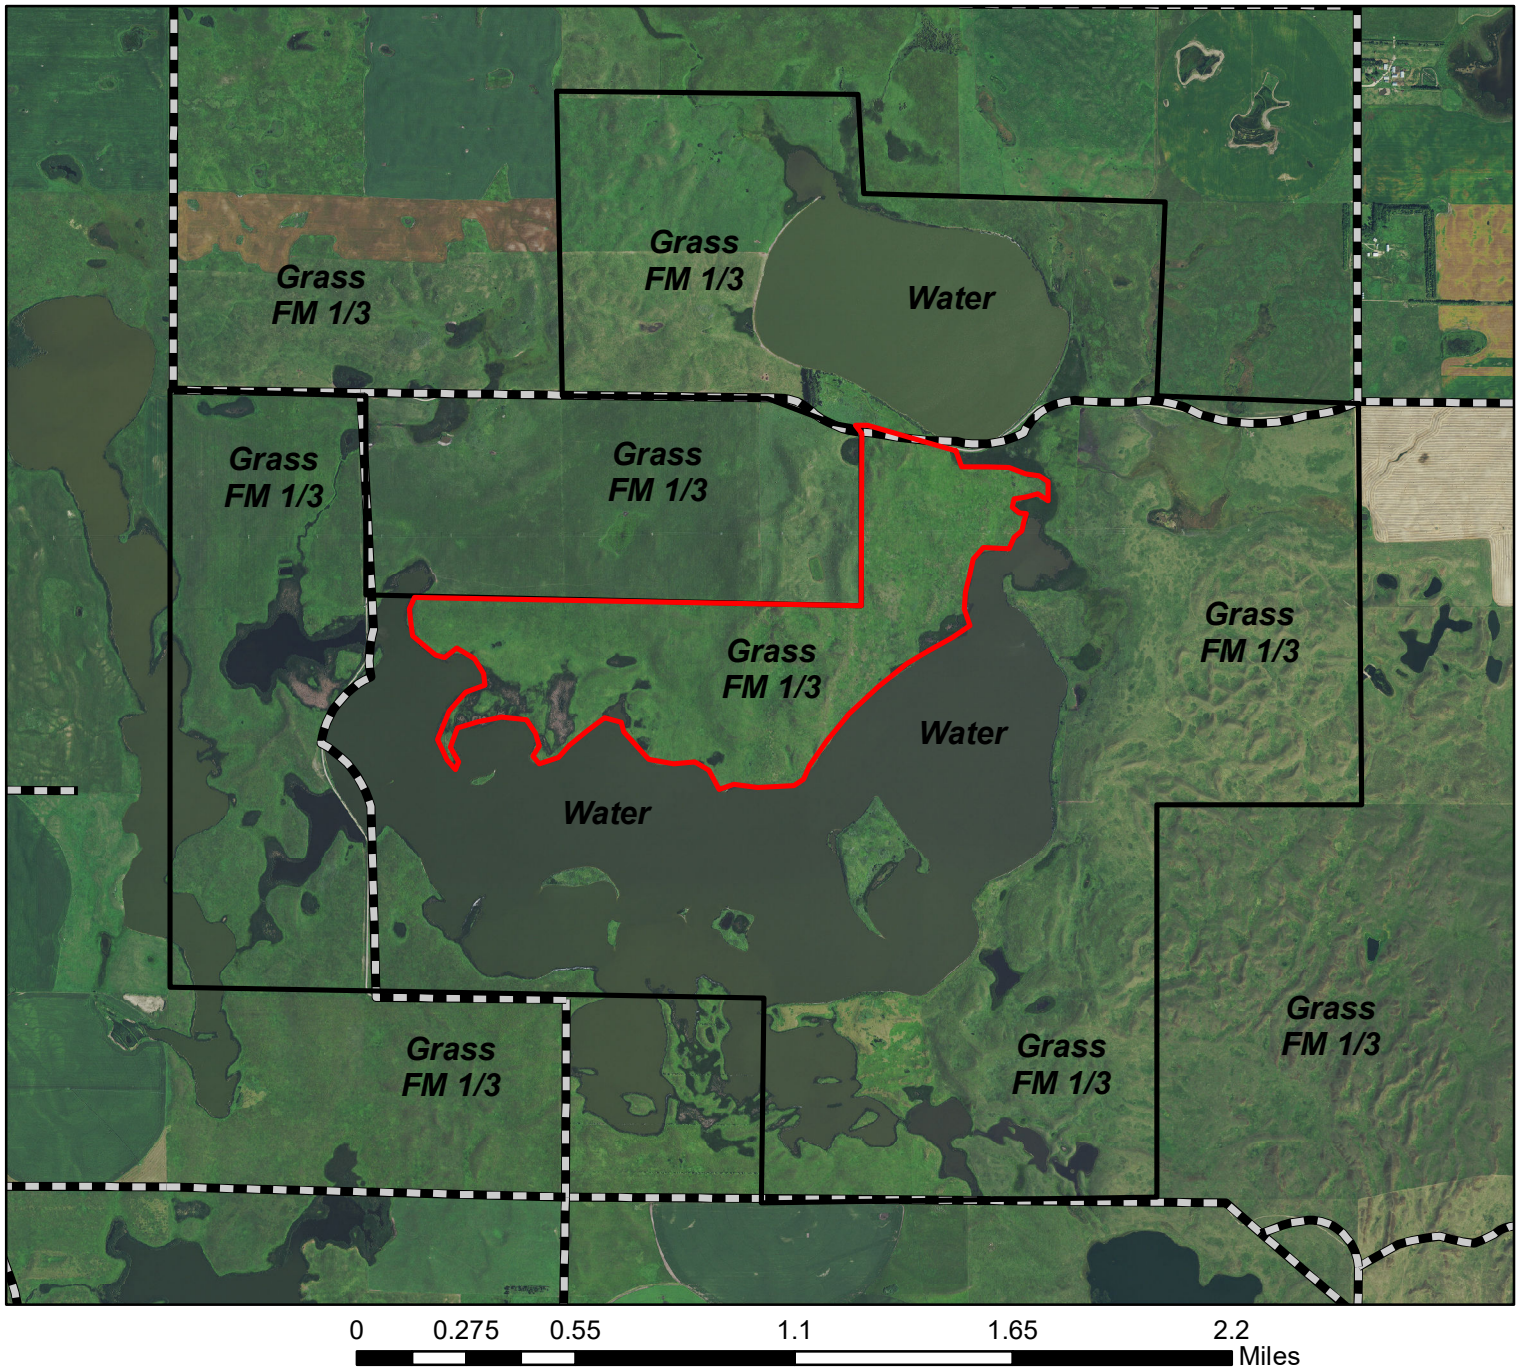

Chase Lake WPA Unit 3 Project Map

Legend

The burn units are located 5 miles east, 3 miles south and 1 mile back west of Pettibone.

*Prepared by; Terry Gwilliams 01/27/2020
141N 69W Sec. 5*