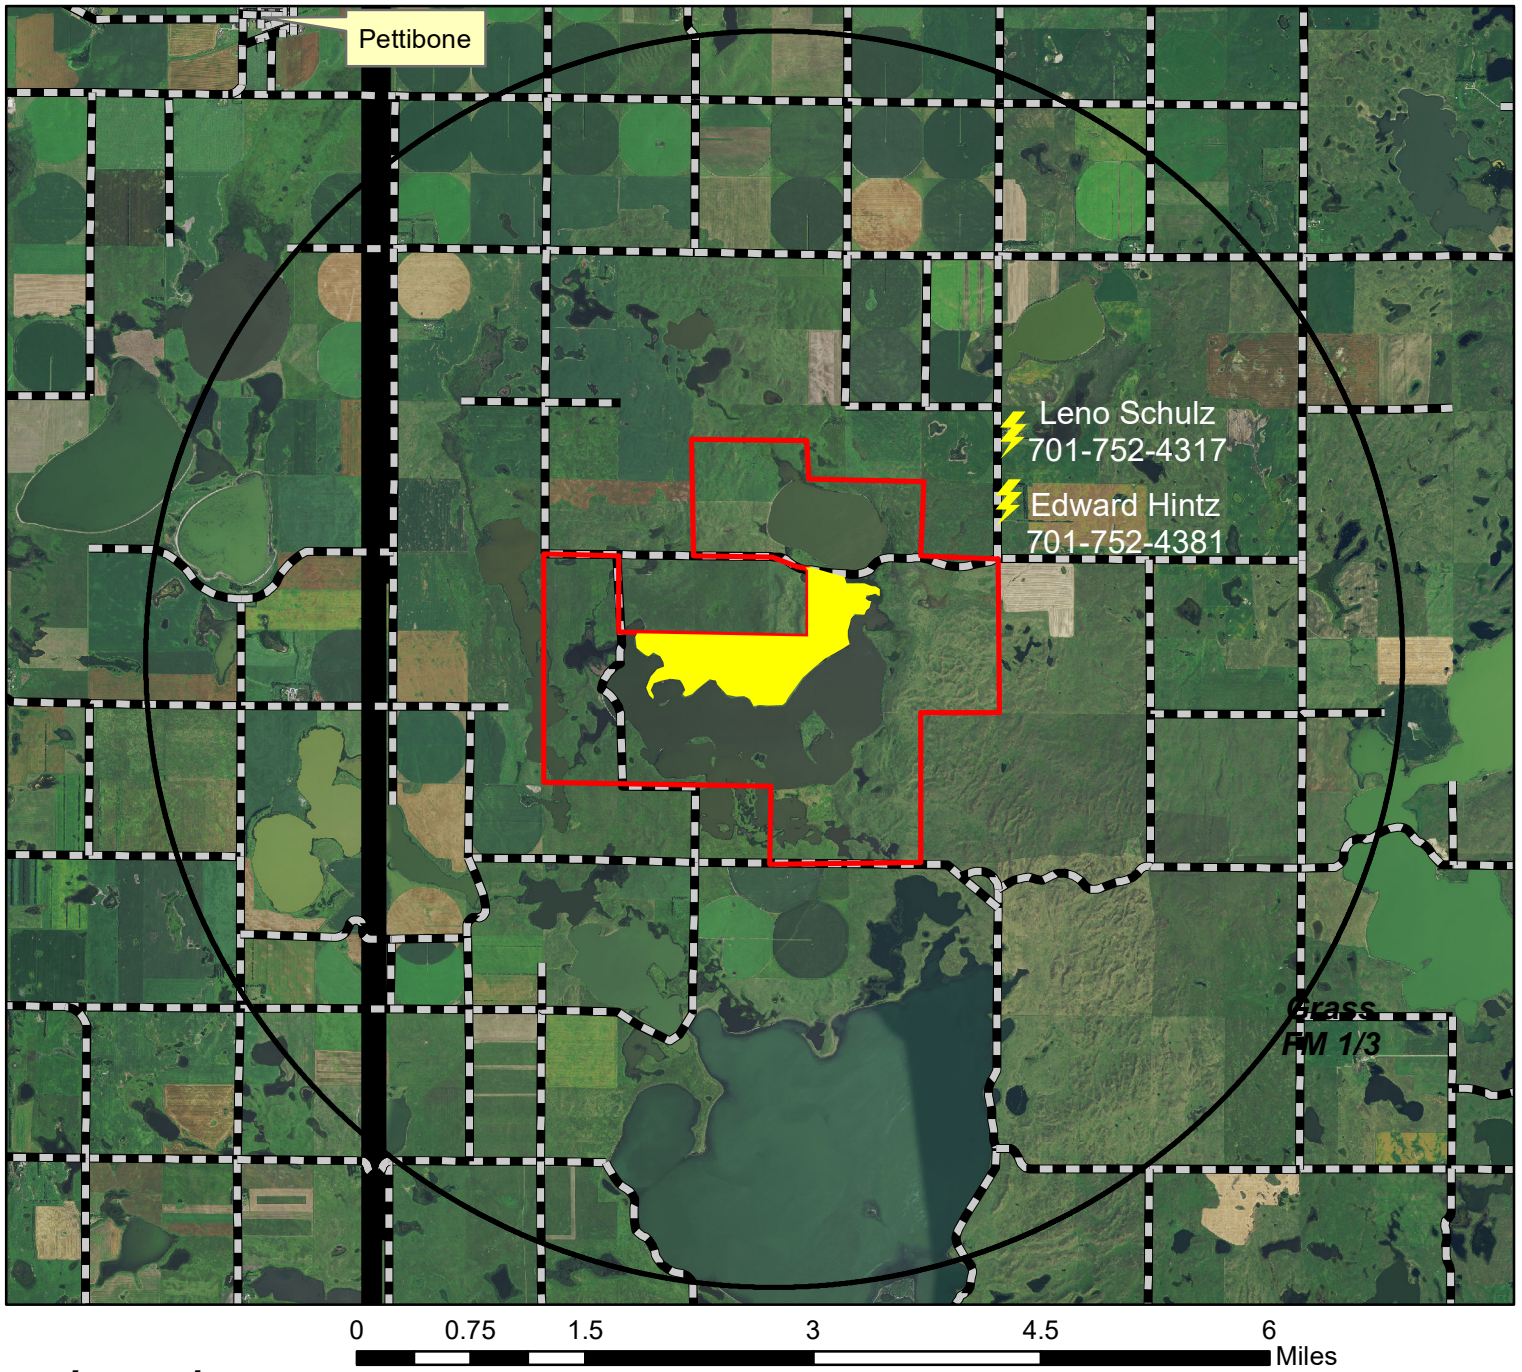

Chase Lake WPA Unit 3 Smoke Trajectory Map

Legend

The burn units are located 5 miles east, 3 miles south and 1 mile back west of Pettibone.

*Prepared by; Terry Gwilliams 01/27/2020
141N 69W Sec. 5*

Smoke trajectory shown with any wind direction