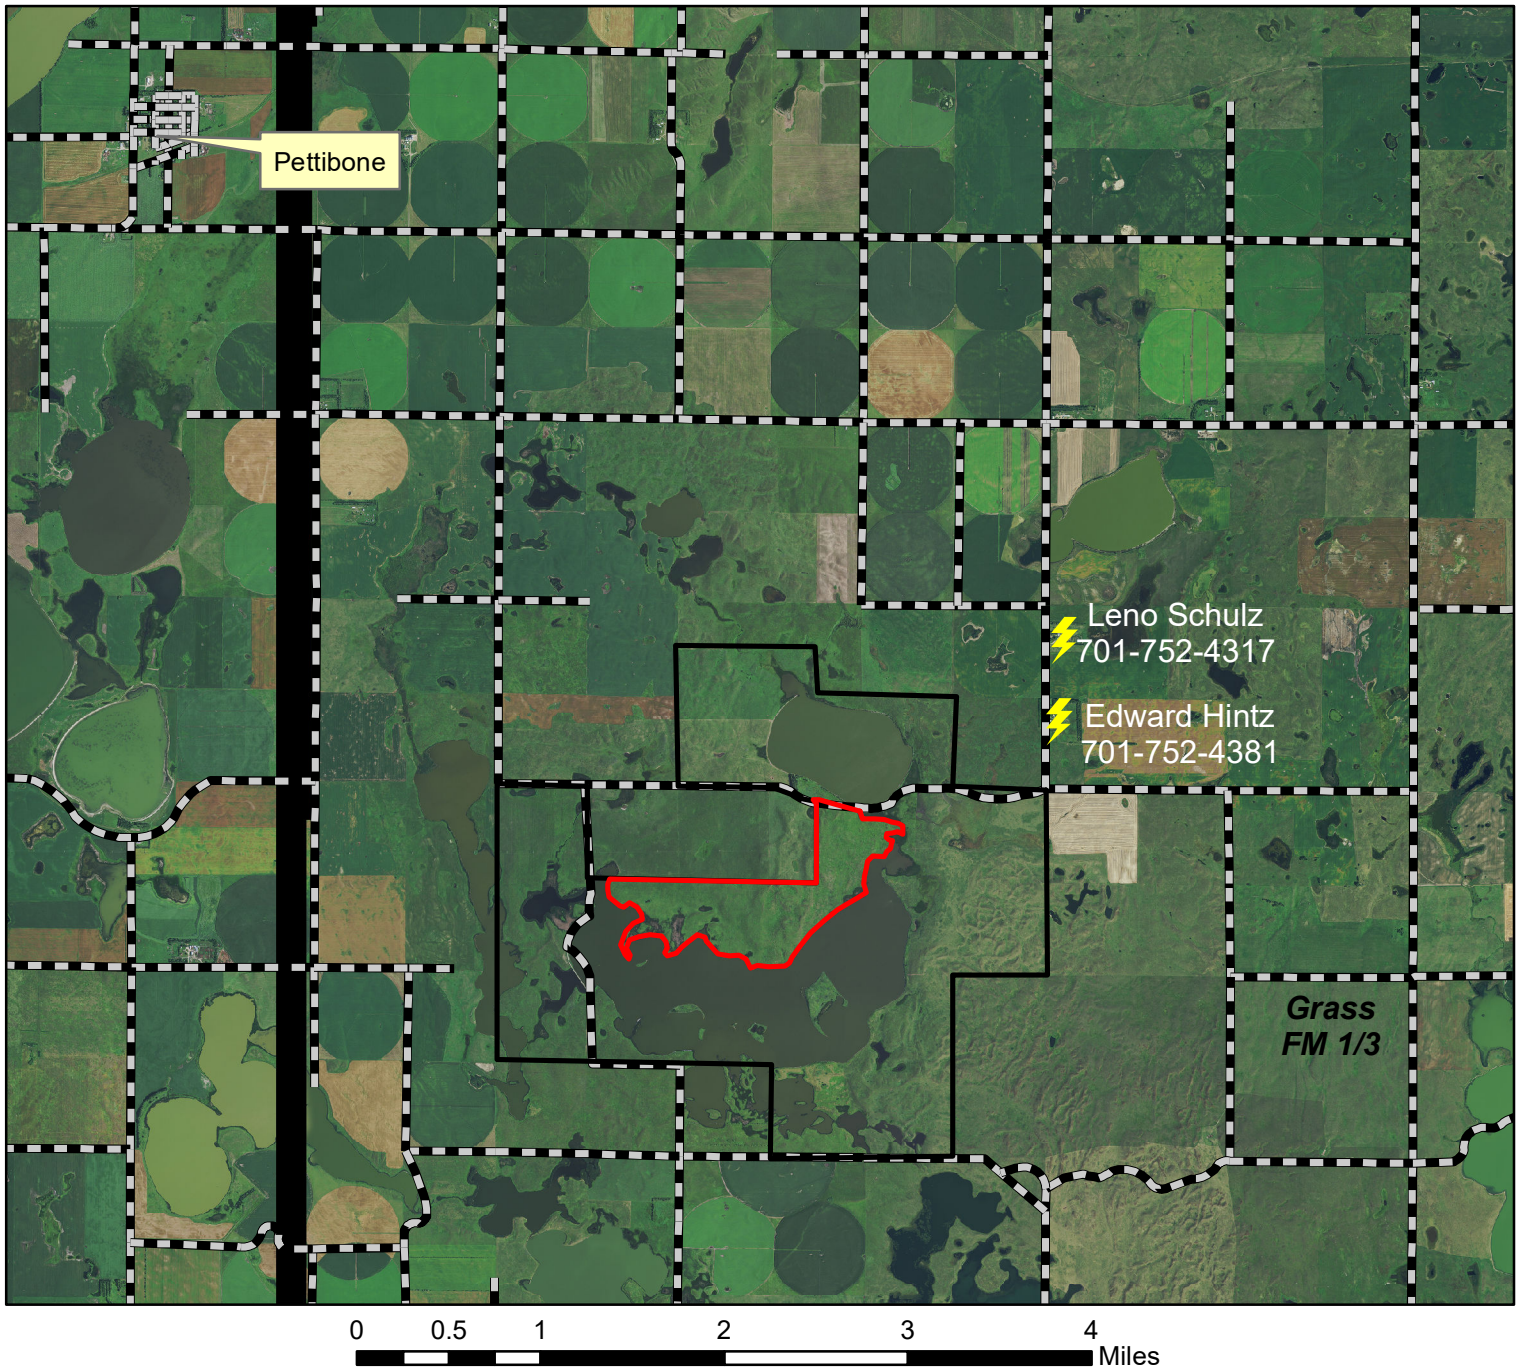

# Chase Lake WPA Unit 3 Vicinity Map

## Legend

*The burn units are located 5 miles east, 3 miles south  
and 1 mile back west of Pettibone.*

*Prepared by; Terry Gwilliams 01/27/2020  
141N 69W Sec. 5*