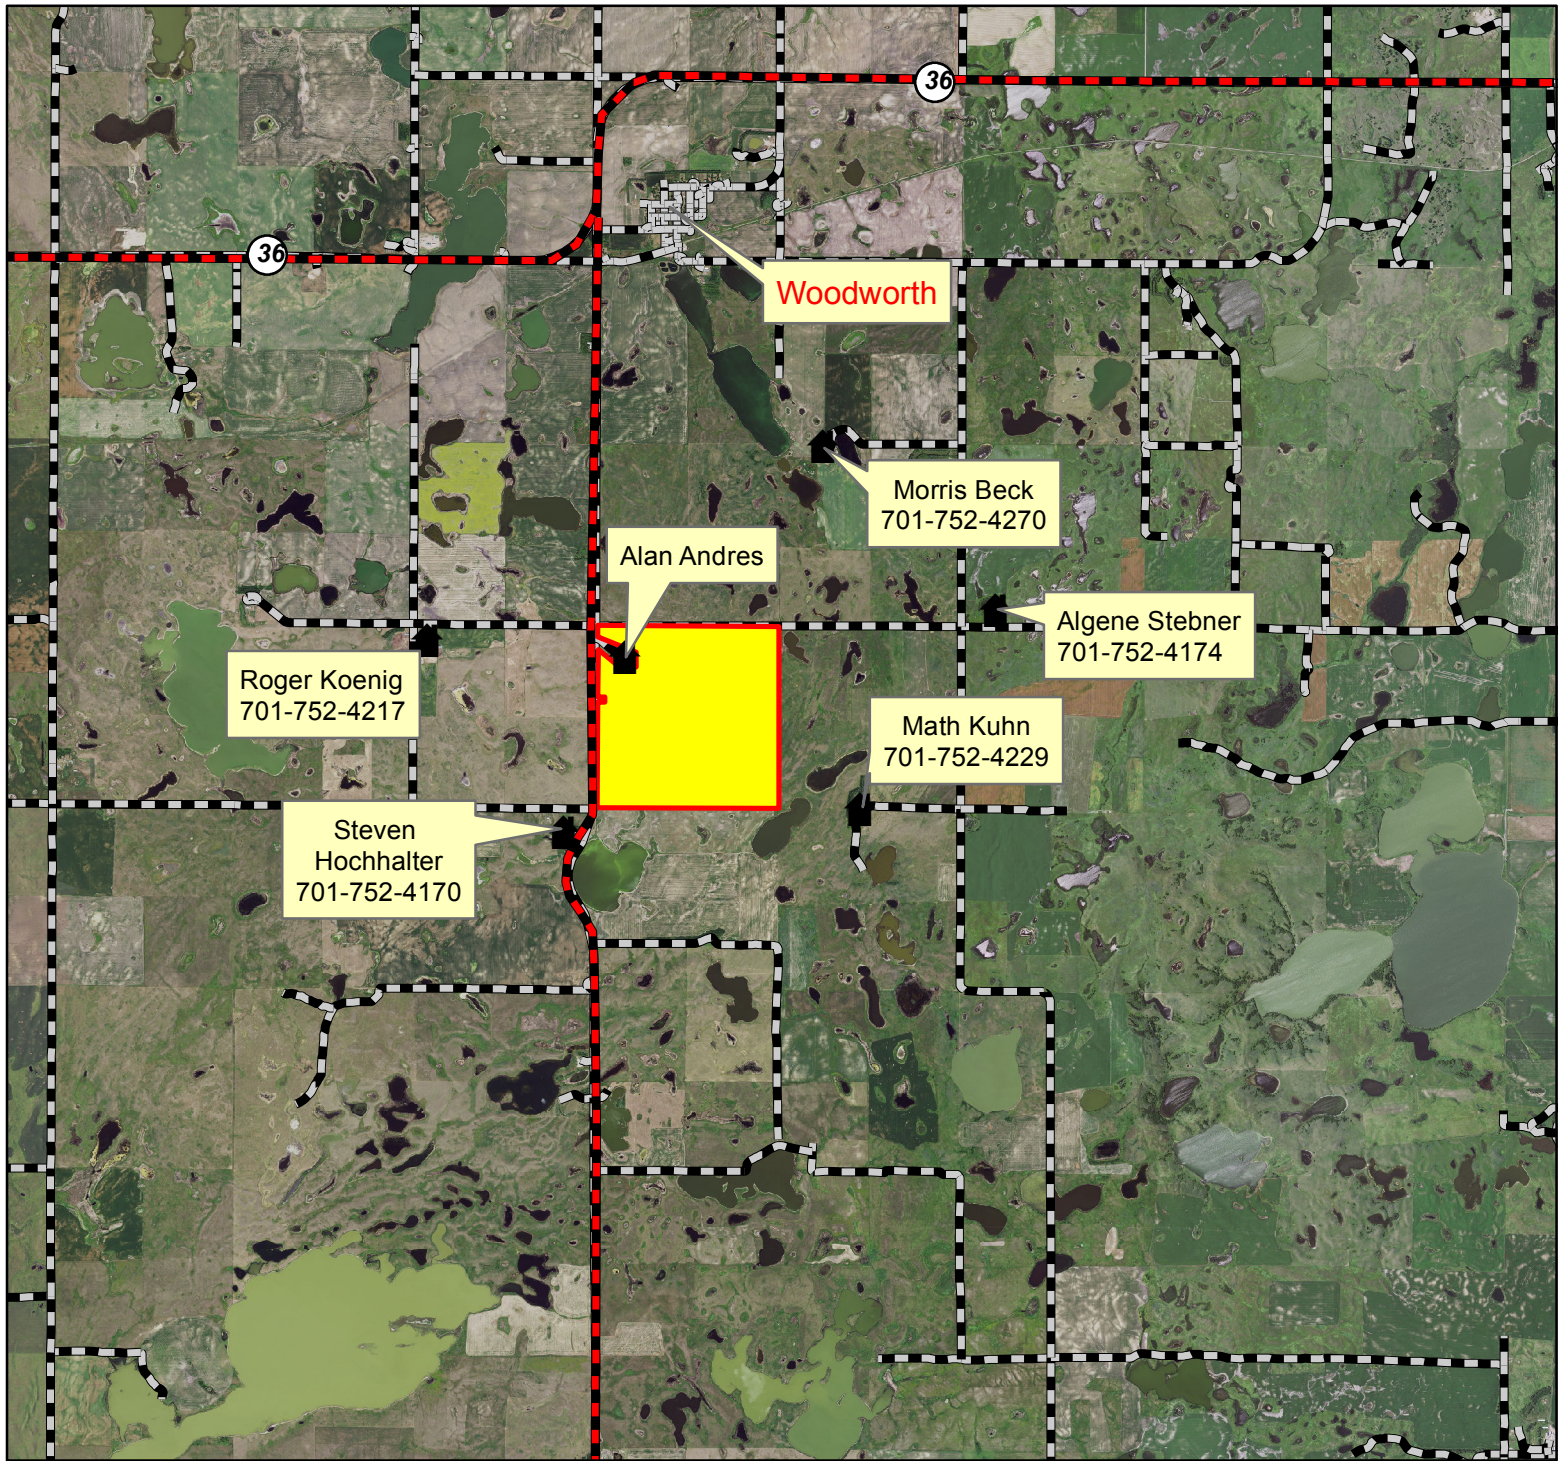

Peda WPA Vicinity & Contingency Map

Legend

	WPA boundary
	Contingency Lines
	Major Roads
	Gravel Roads

The burn unit is located 2.5 miles south of Woodworth.

Prepared by; Terry Gwilliams 01/23/2017
T142N R68W Sec. 21