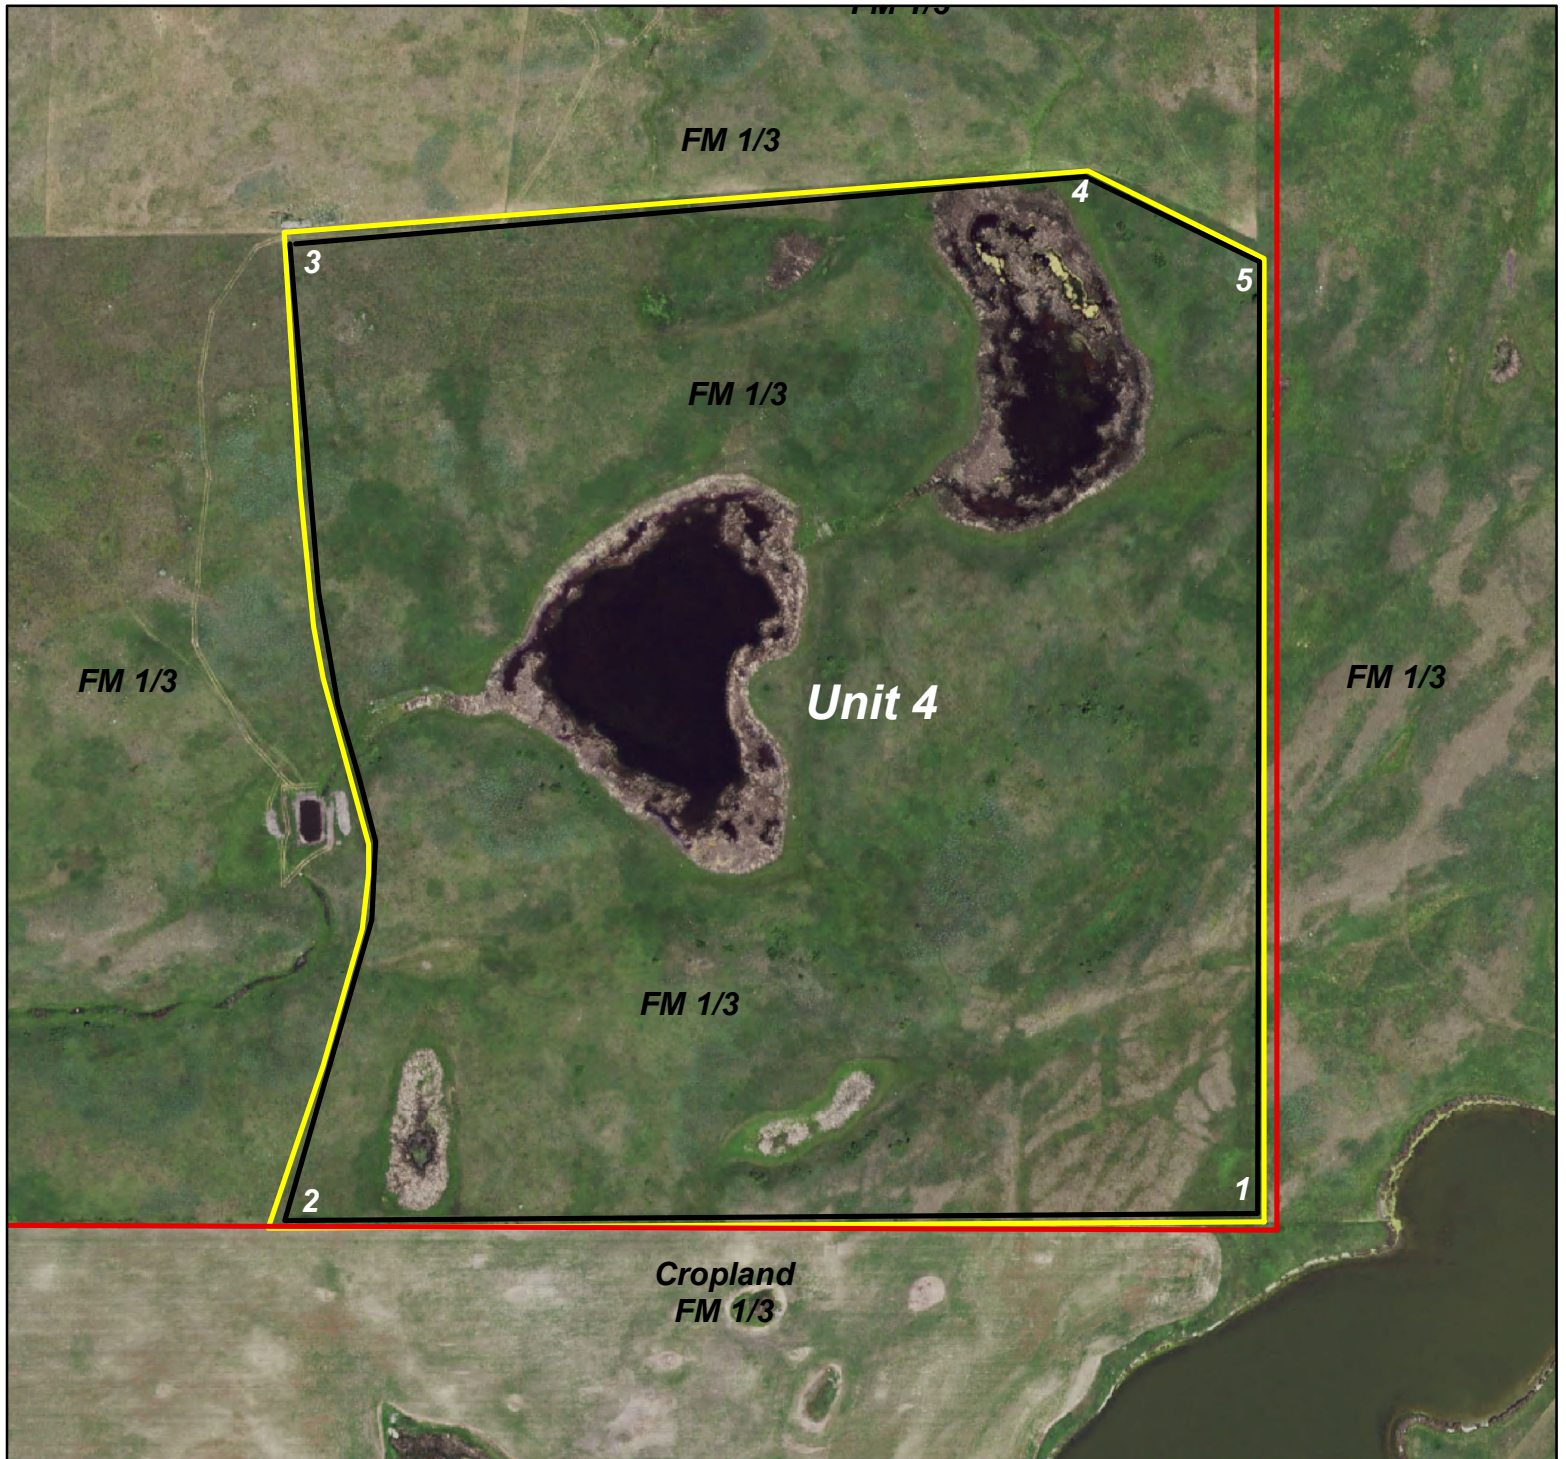

Peda WPA Ignition Map (Unit 4)

0 0.045 0.09 0.18 0.27 0.36 Miles

Legend

*Ignition sequence with a
north wind direction.
1-2, 2-3, 1-5, 5-4, 3-4*

Prepared by; Terry Gwilliams 01/23/2017
T142N R68W Sec. 21