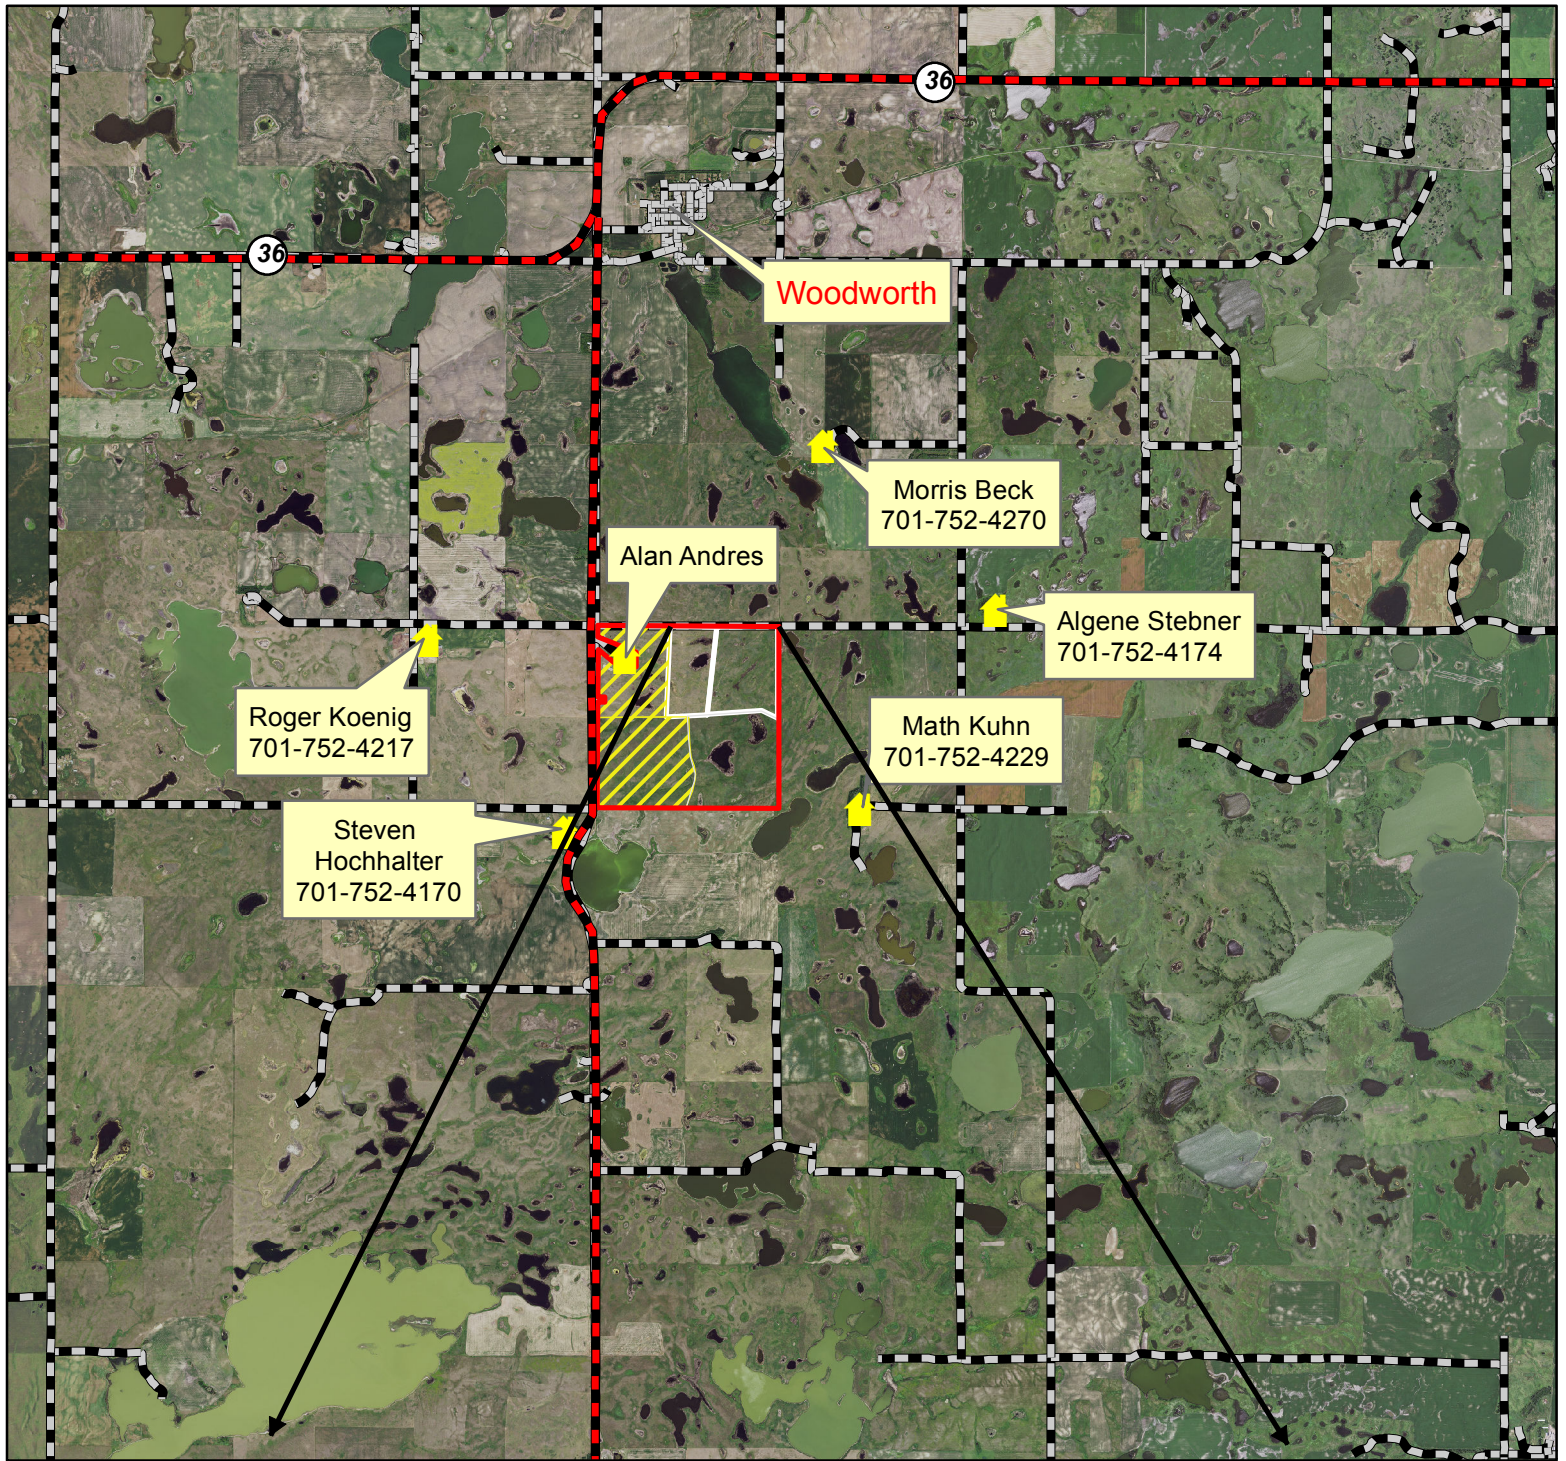

# Peda WPA Smoke Trajectory Map

## Legend

- WPA boundary
- Unit Boundary's
- Smoke Trajectory
- Major Roads
- Gravel Roads

**Smoke trajectory shown with a north wind direction for units 2,3 & 4**

**Prepared by; Terry Gwilliams 01/23/2017  
T142N R68W Sec. 21**