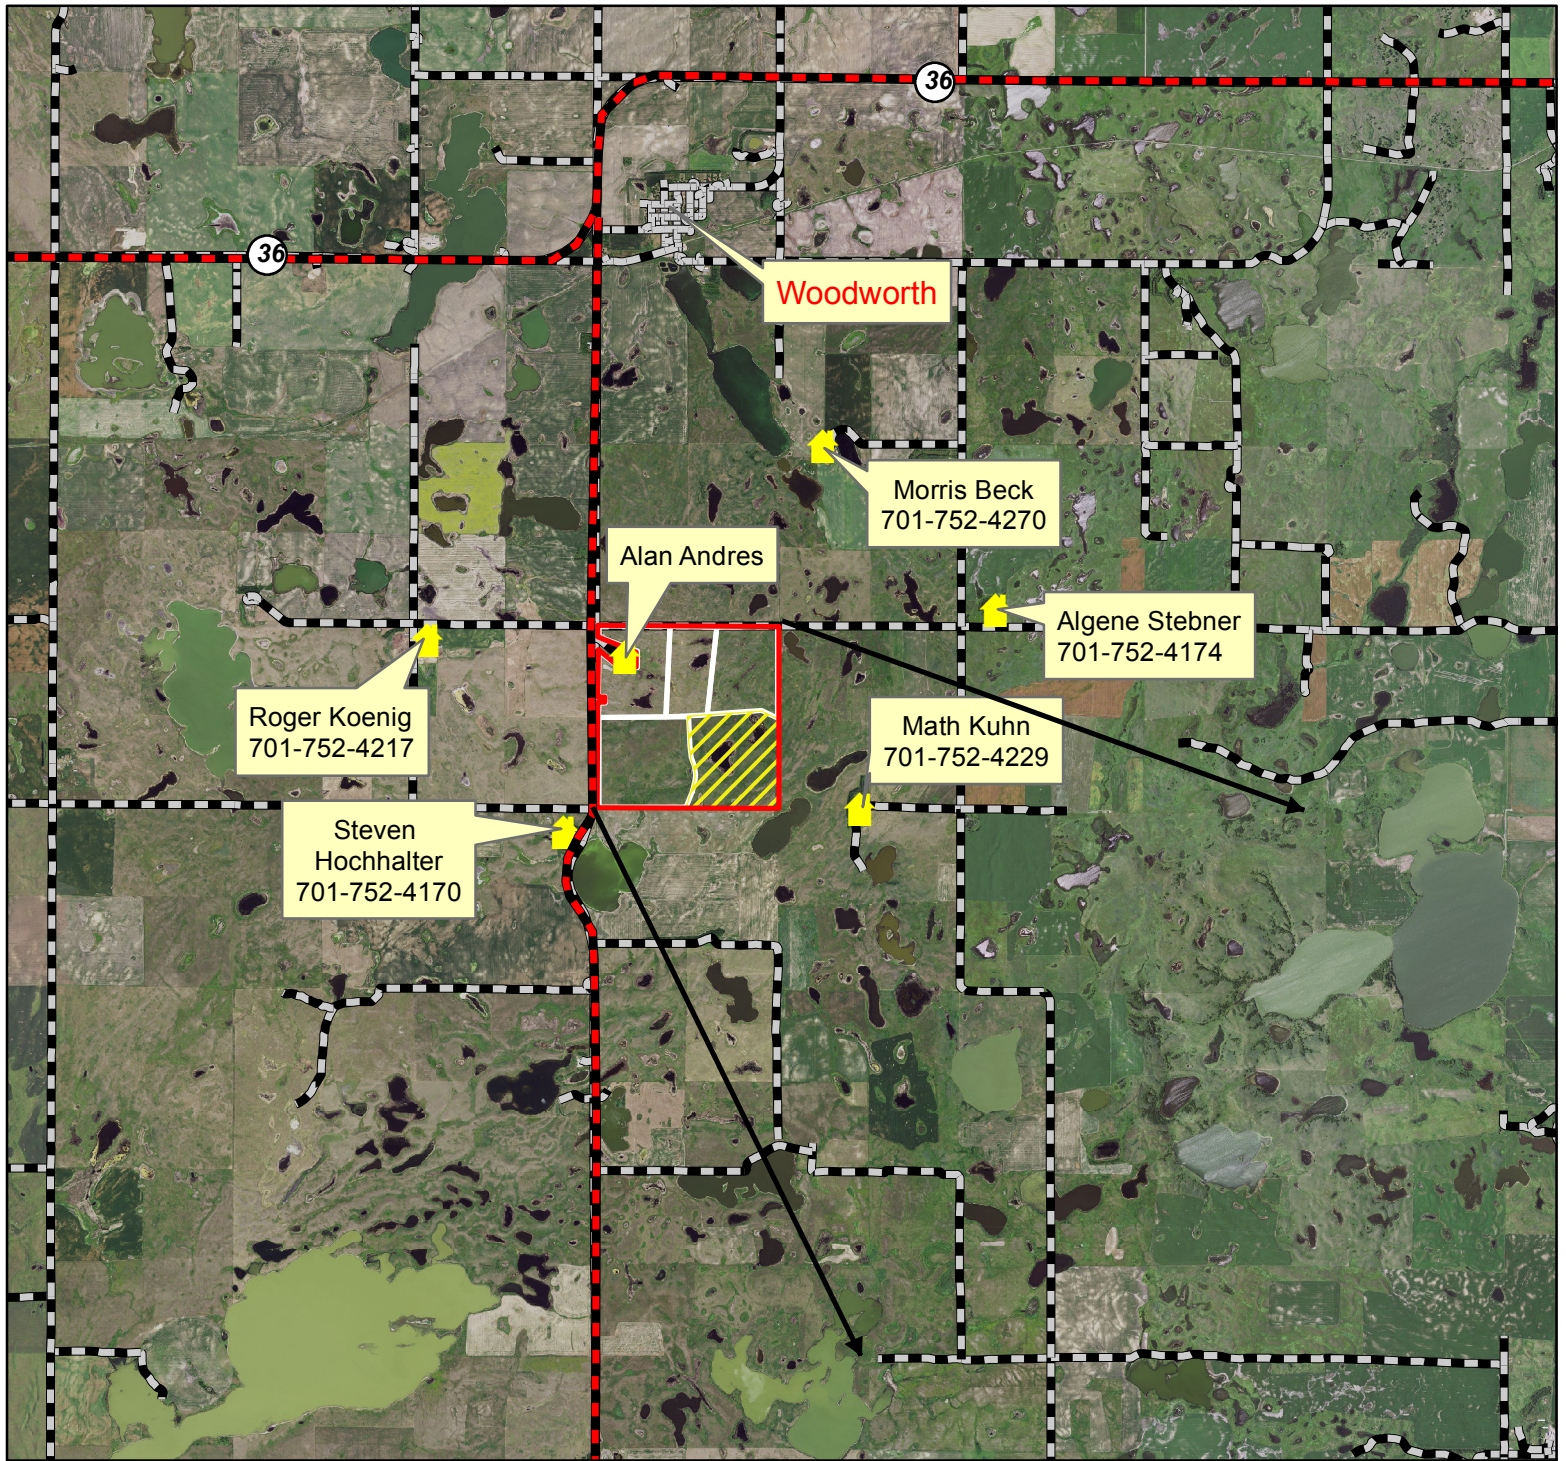

# Peda WPA Smoke Trajectory Map

### Legend

- WPA boundary
- Unit Boundary's
- Smoke Trajectory
- Major Roads
- Gravel Roads

**Smoke trajectory shown with a northwest wind direction for units 1,2,3 & 5**

Prepared by; Terry Gwilliams 01/23/2017  
T142N R68W Sec. 21