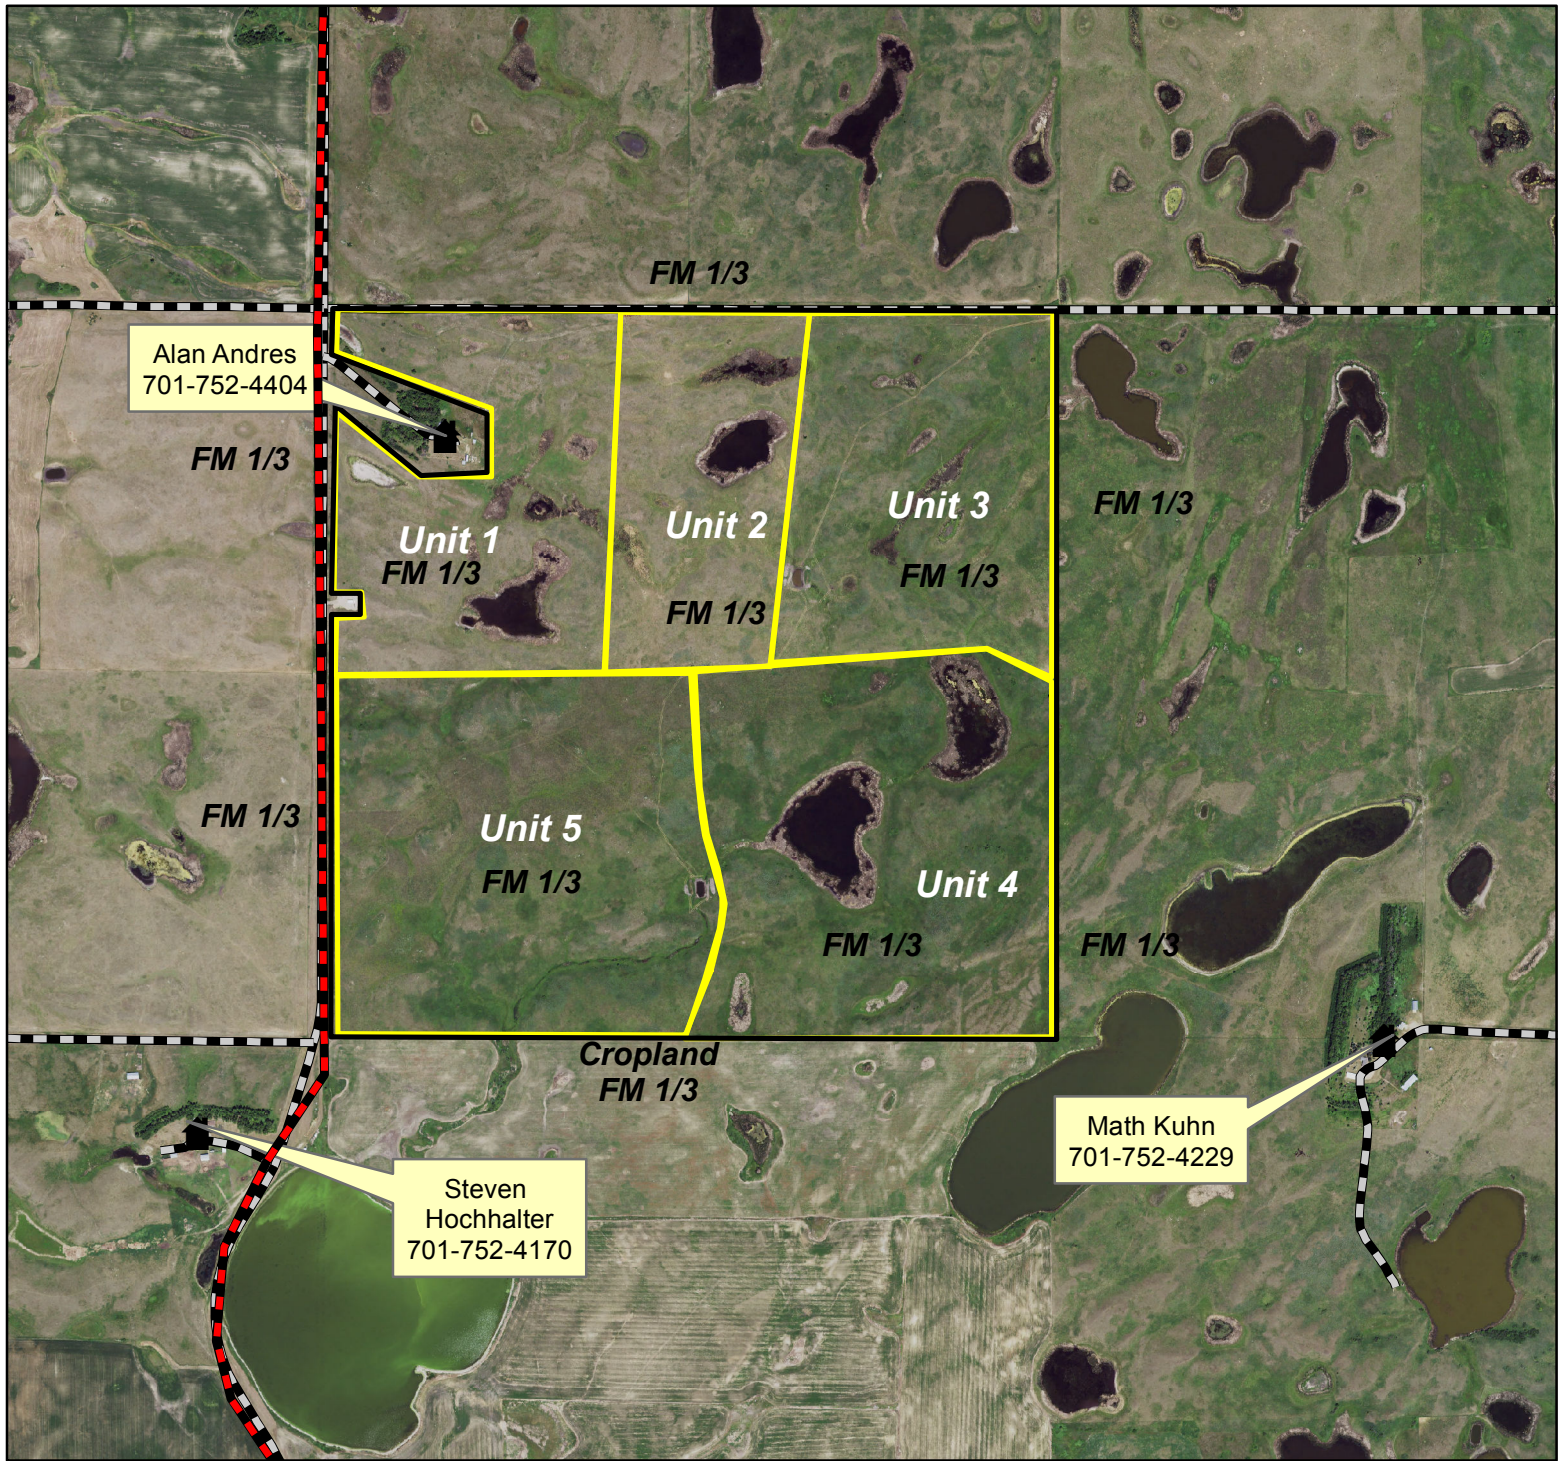

Peda WPA Project Map

Legend

Unit boundaries also mark the interior fence.

Prepared by; Terry Gwilliams 01/23/2017
T142N R68W Sec. 21