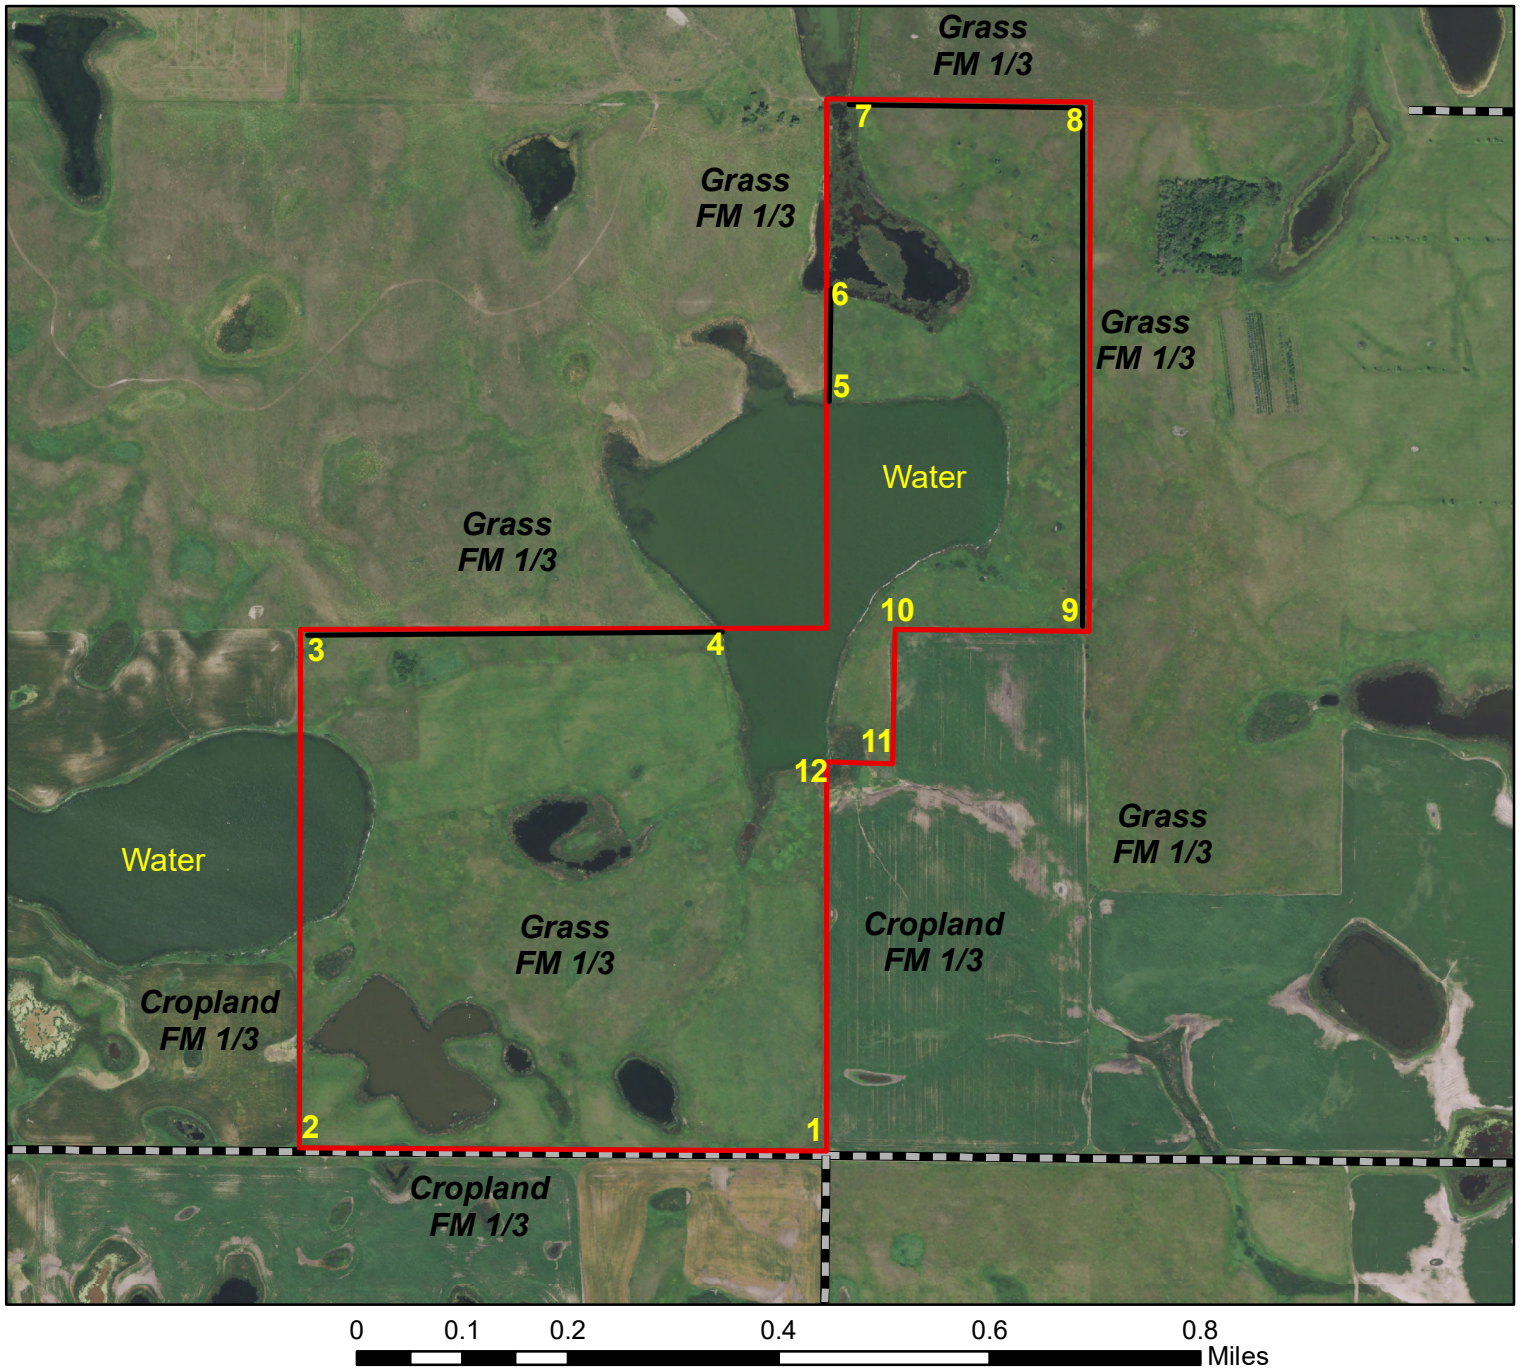

# Rott WPA Ignition Map

## Legend

*The burn unit is located 8 miles north and a 1/2 mile east of Medina.*

*Prepared by; Terry Gwilliams 01/15/2020  
141N 68W Sec. 21*

*Ignition sequence with a north wind direction.*

*1-2, 2-3, 1-12, 12-11, 11-10, 10-9*

*3-4, 5-6, 6-7, 9-8, 8-7*