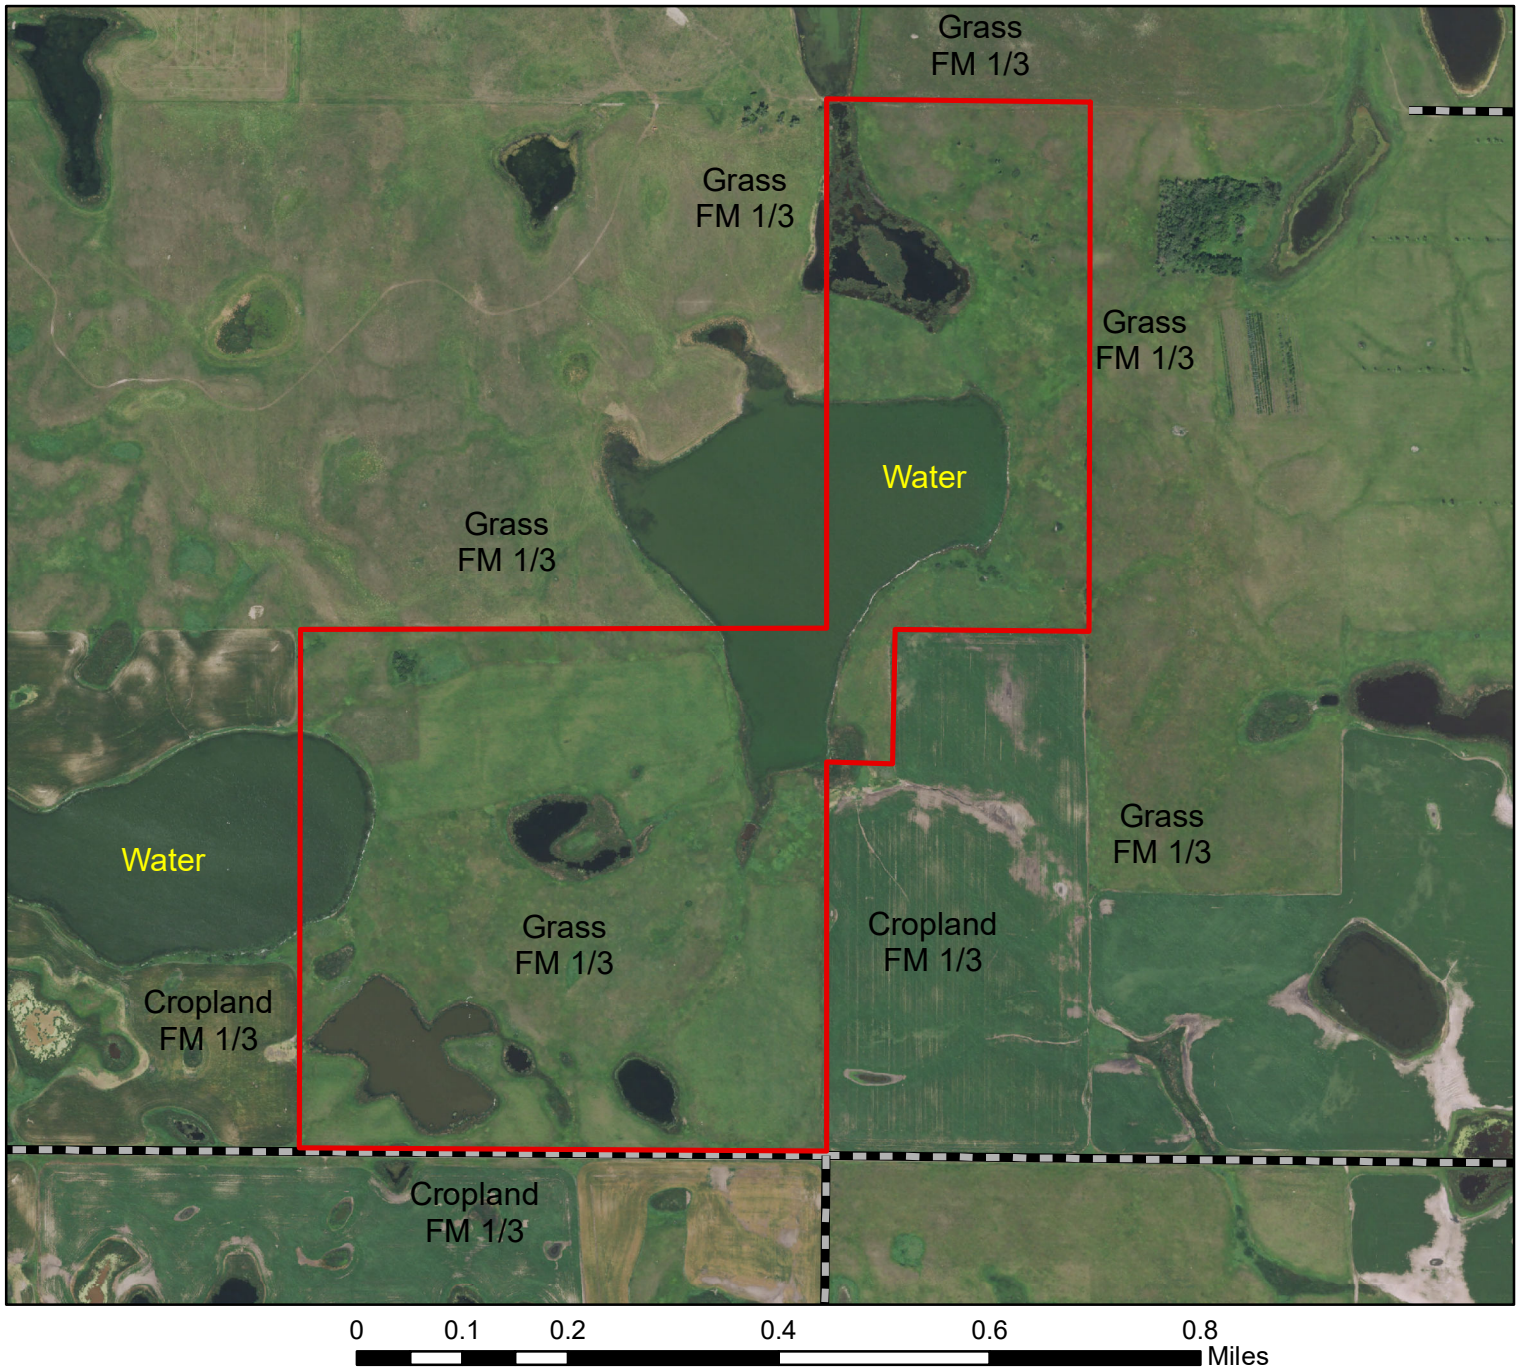

Rott WPA Project Map

Legend

*The burn unit is located 8 miles north and a
1/2 mile east of Medina.*

*Prepared by; Terry Gwilliams 01/15/2020
141N 68W Sec. 21*