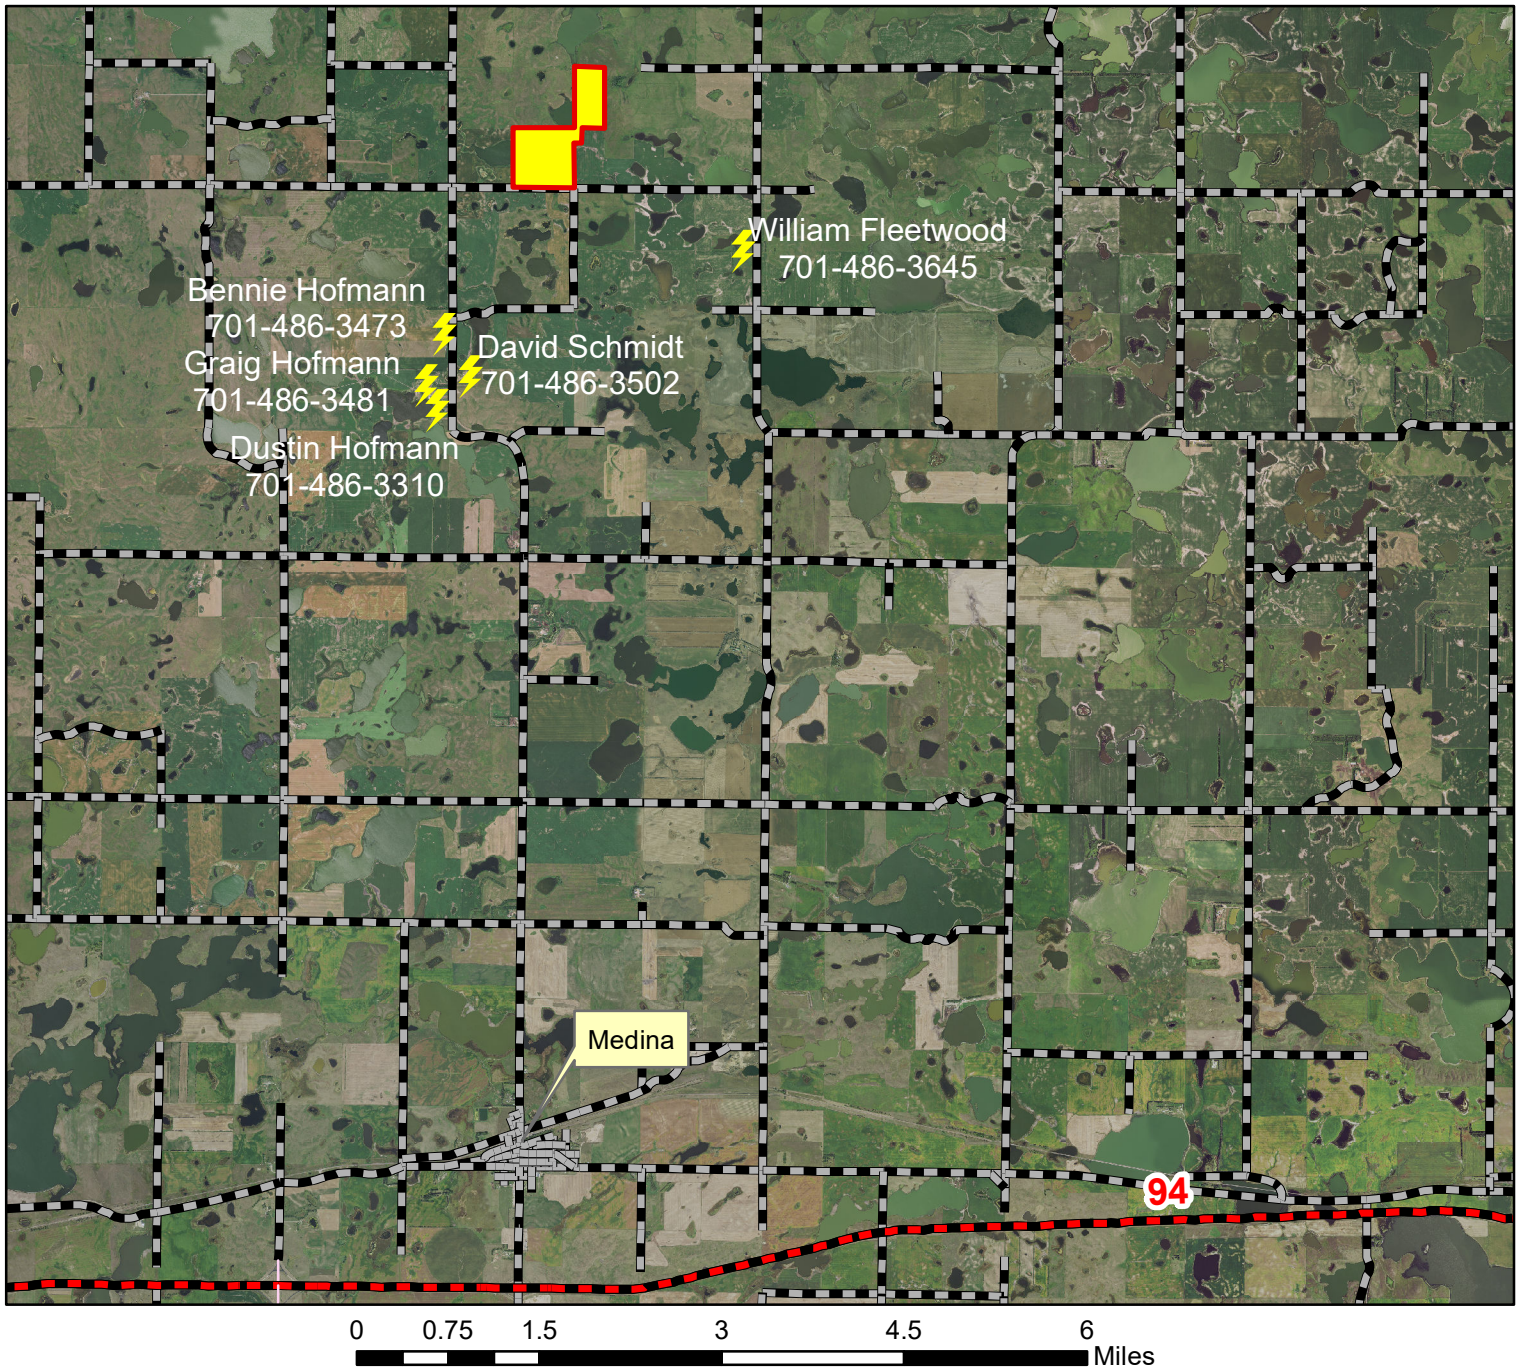

Rott WPA Vicinity Map

Legend

*The burn unit is located 8 miles north and a
1/2 mile east of Medina.*

*Prepared by; Terry Gwilliams 01/21/2020
141N 68W Sec. 21*