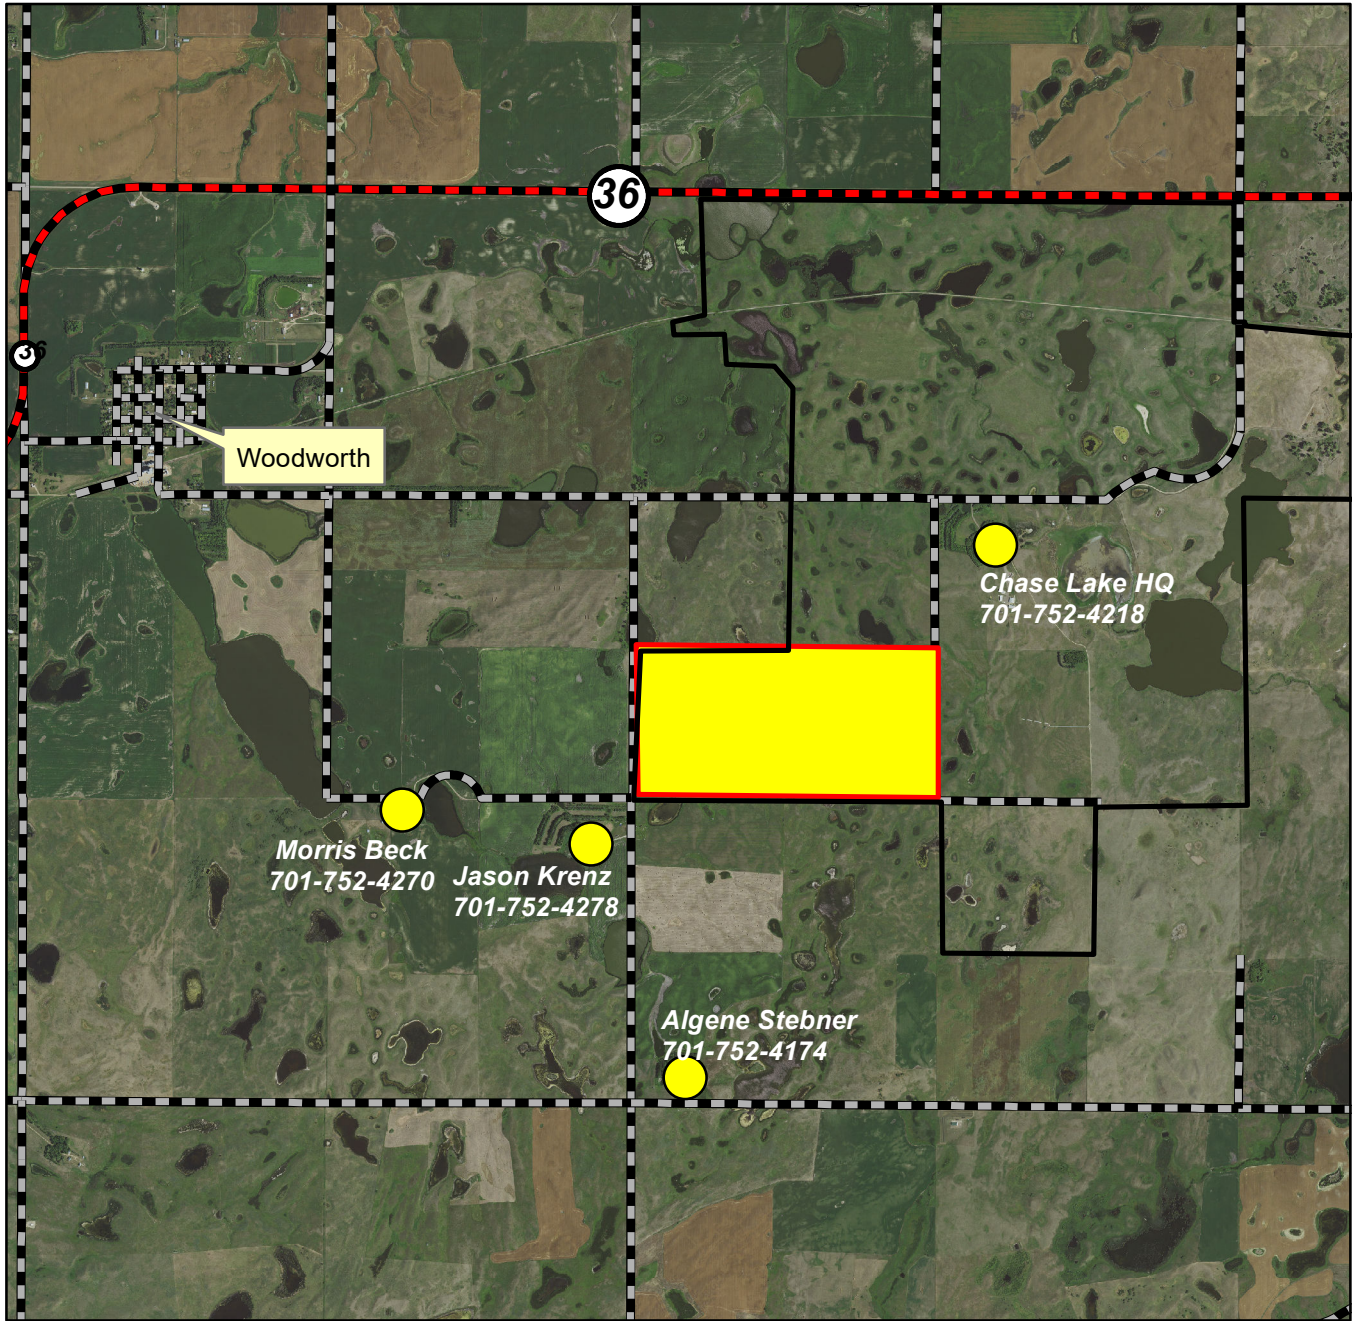

Woodworth Station WPA Unit 7 Contingency Map

Legend

The burn units located 2 miles southeast of Woodworth.

*Prepared by; Terry Gwilliams 2/13/2019
142N 68W Sec. 11*