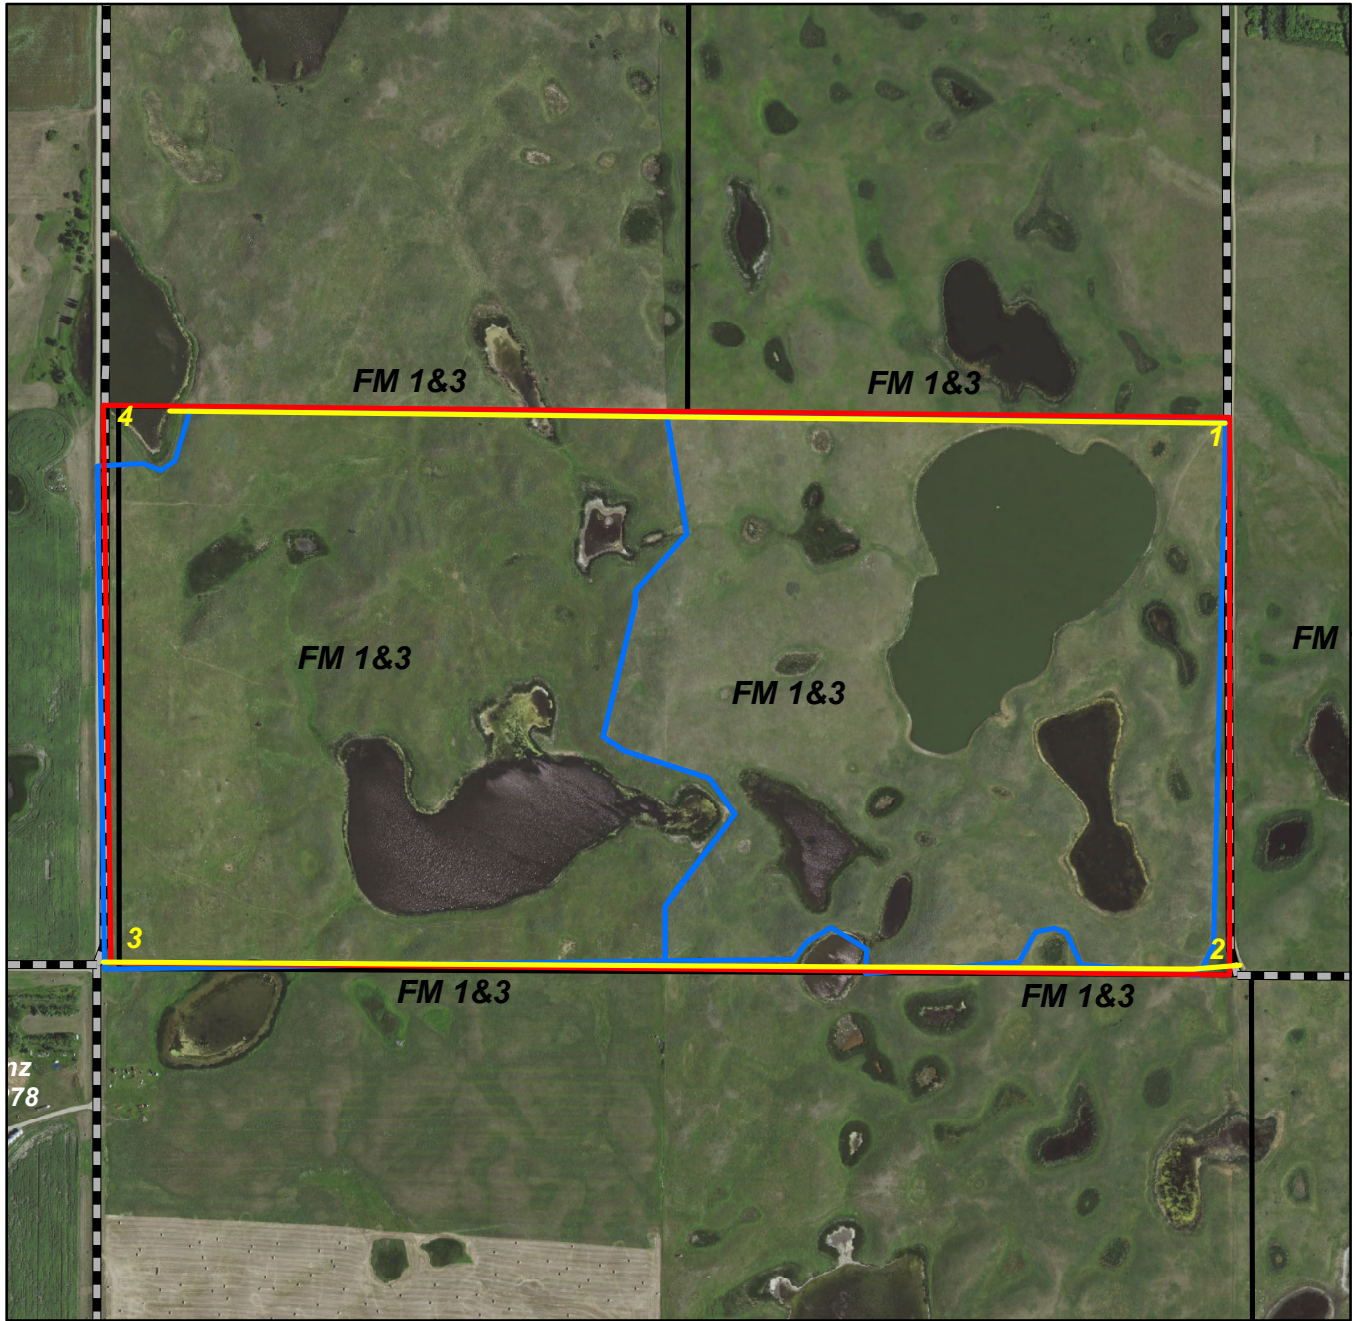

Woodworth Station WPA Unit 7 Ignition Map

0 0.1 0.2 0.4 0.6 0.8 Miles

Legend

The burn units located 2 miles southeast of Woodworth.

Prepared by; Terry Gwilliams 2/13/2019
142N 68W Sec. 11

Ignition sequence shown with a west wind direction:
1-2, 1-4, 2-3, 3-4