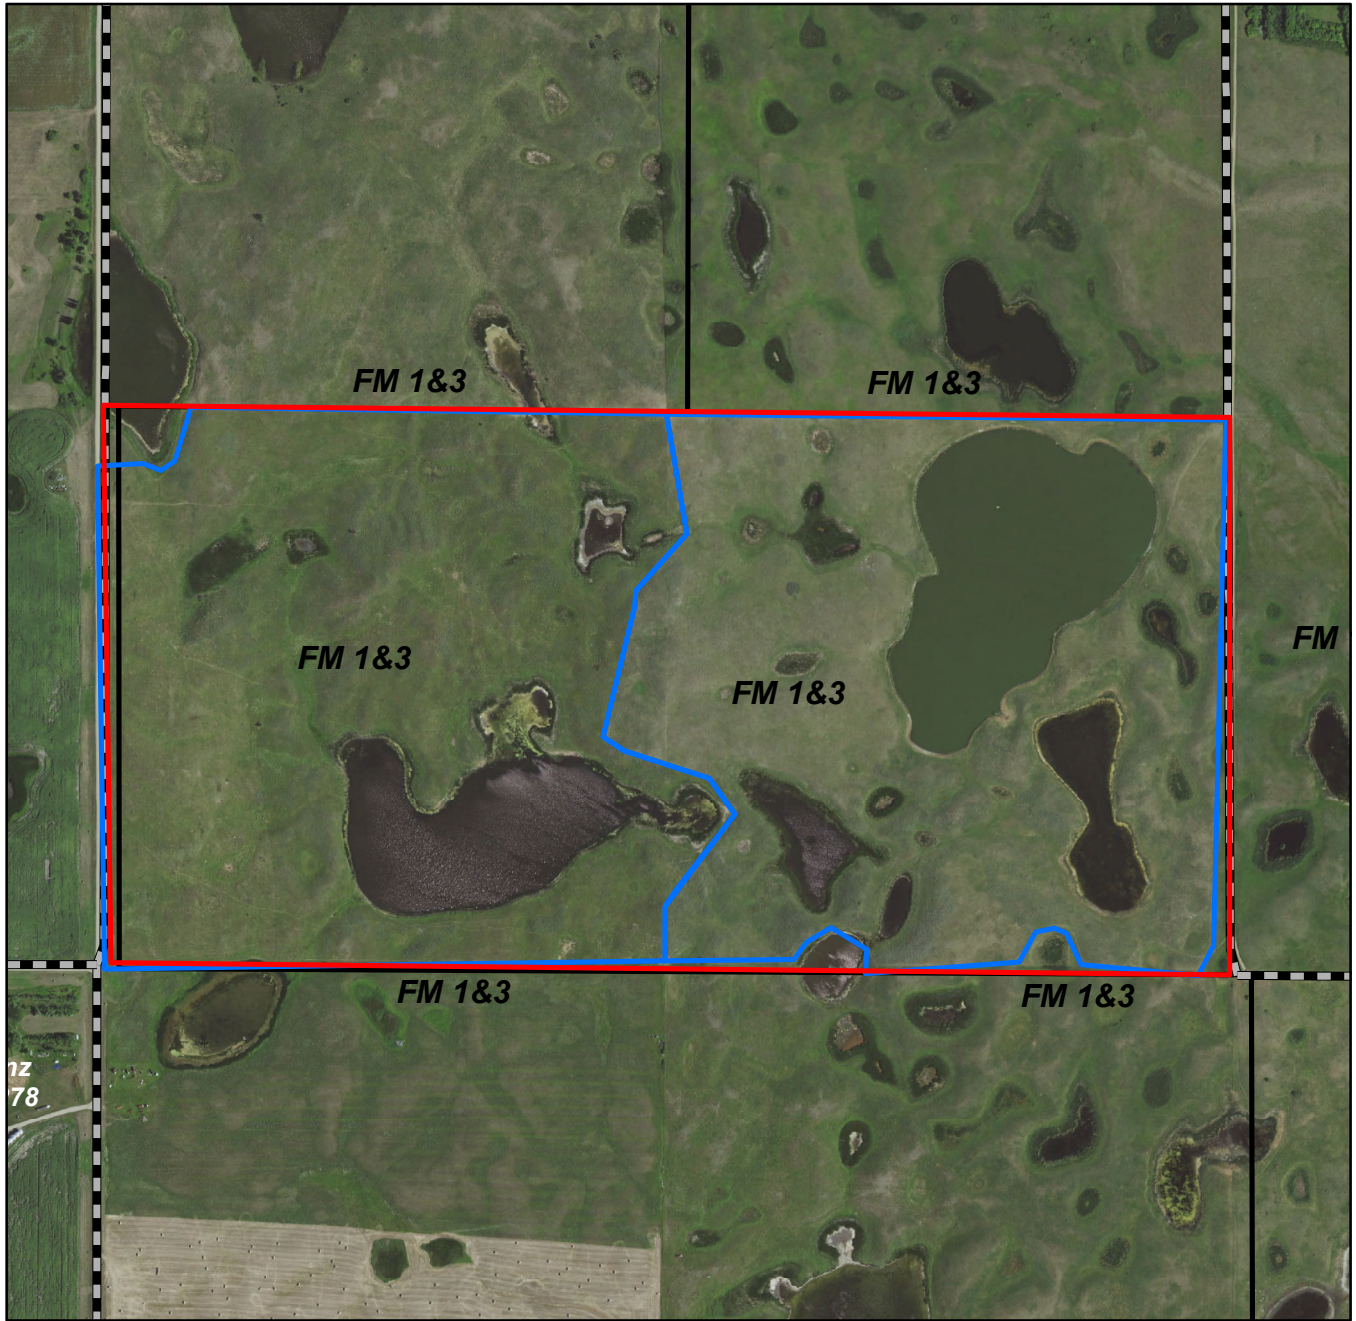

Woodworth Station WPA Unit 7 Project Map

0 0.1 0.2 0.4 0.6 0.8 Miles

Legend

The burn units located 2 miles southeast of Woodworth.

Prepared by; Terry Gwilliams 2/13/2019
142N 68W Sec. 11