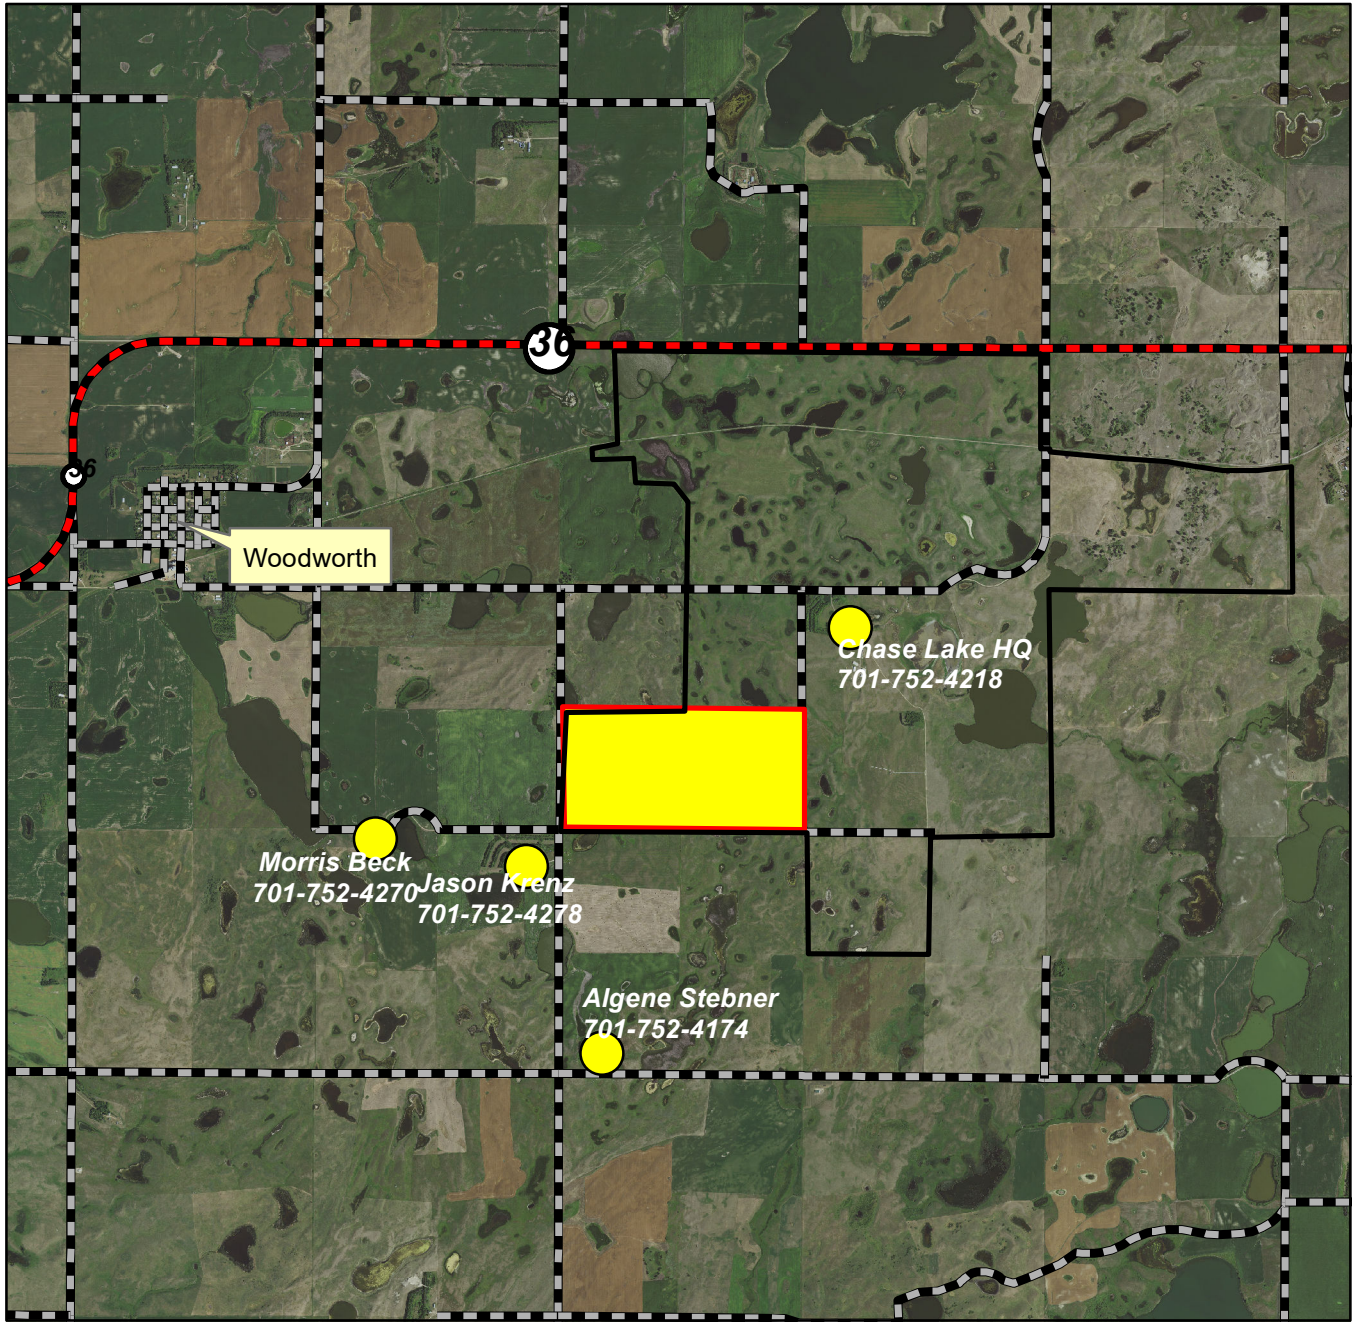

Woodworth Station WPA Unit 7 Vicinity Map

0 0.475 0.95 1.9 2.85 3.8 Miles

*The burn units located 2 miles southeast of Woodworth.
Prepared by; Terry Gwilliams 2/13/2019
142N 68W Sec. 11*

Legend