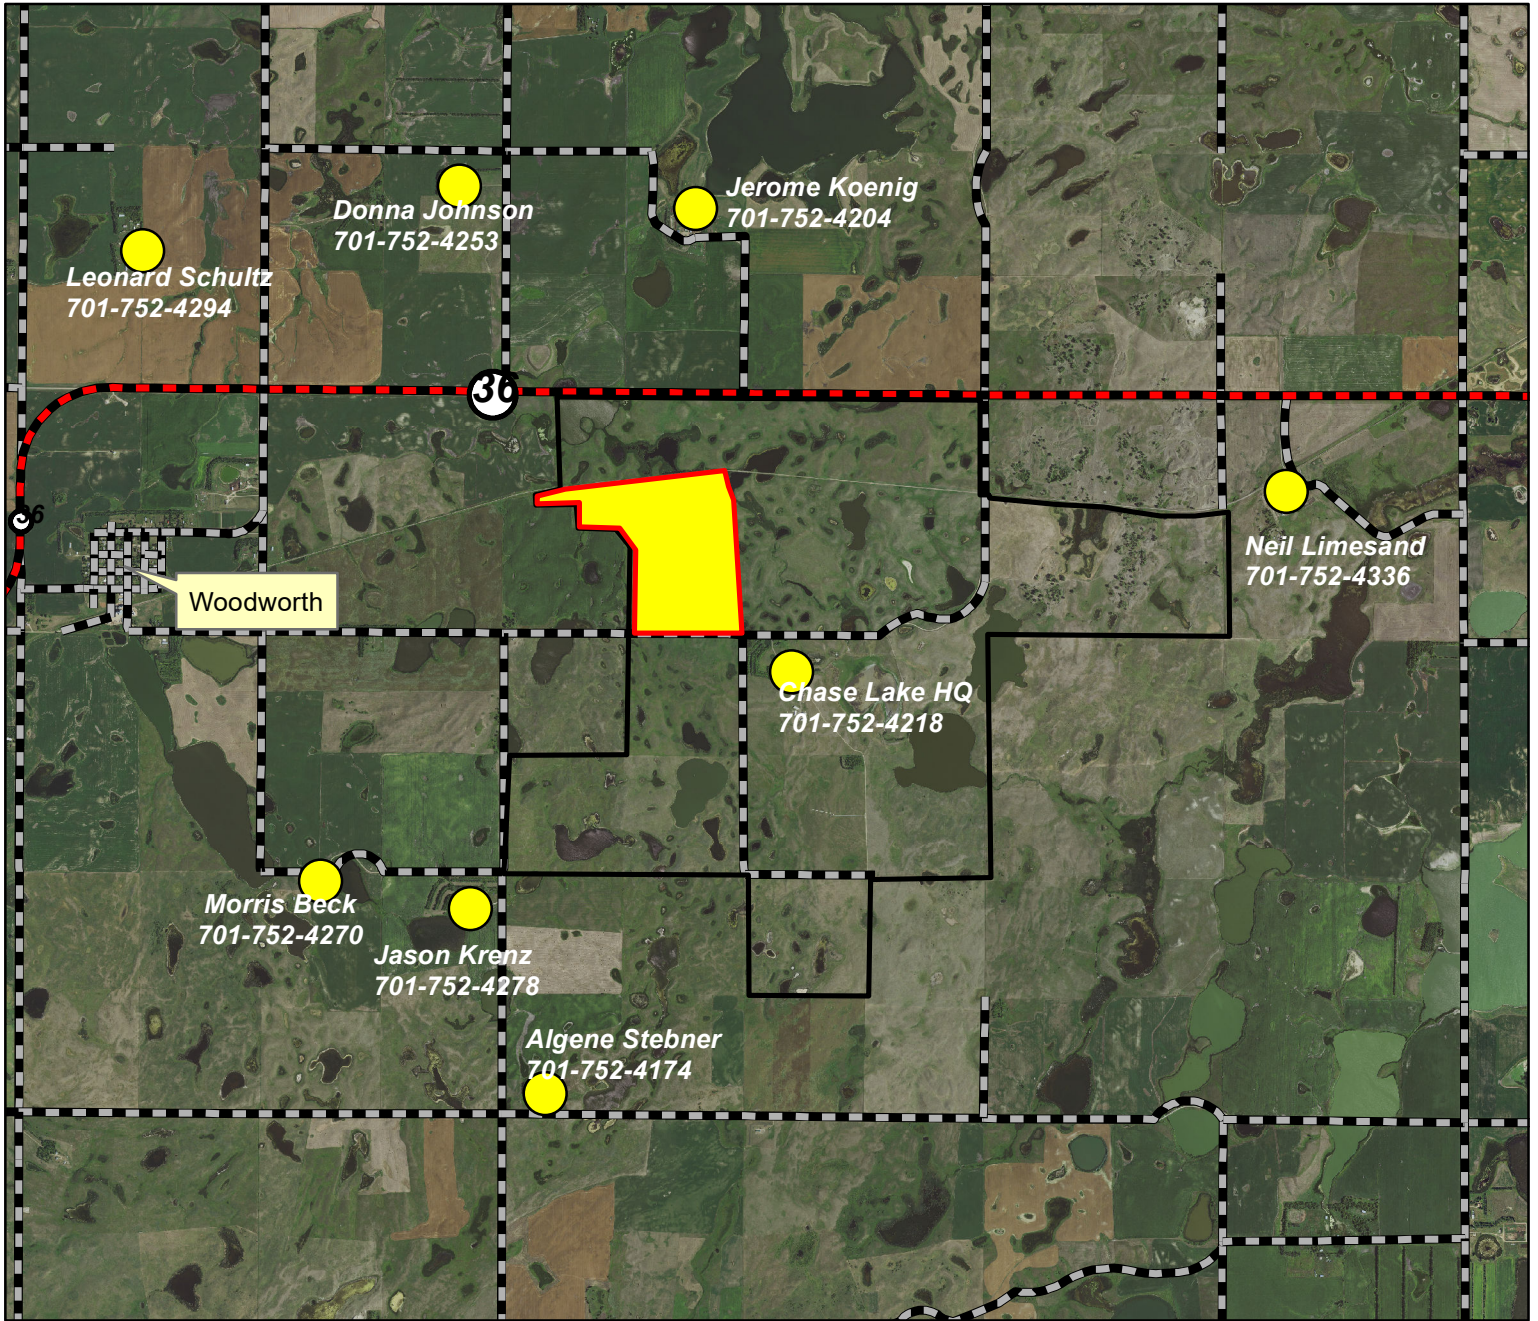

Woodworth Station WPA Unit 2 Contingency Map

Legend

The burn unit is located 2 miles east of Woodworth.
Prepared by; Terry Gwilliams 01/13/2020
147N 68W Sec. 2