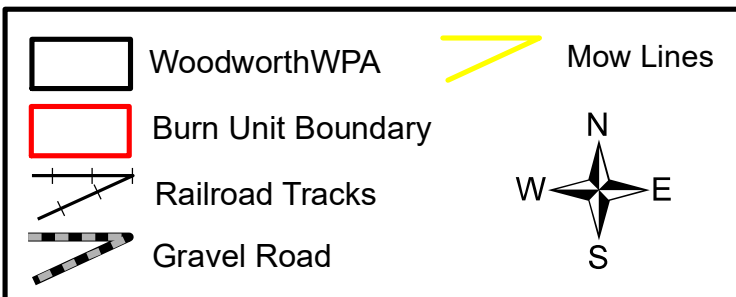

Woodworth Station WPA Unit 2 Ignition Map

Legend

*The burn unit is located 2 miles east
of Woodworth.*

*Prepared by; Terry Gwilliams 1/14/2020
142N 68W Sec. 2*

*Ignition sequence shown with a north wind direction:
1-2, 2-3, 3-4, 4-5, 5-6, 6-7, 7-8, 8-9
1-11, 11-10*