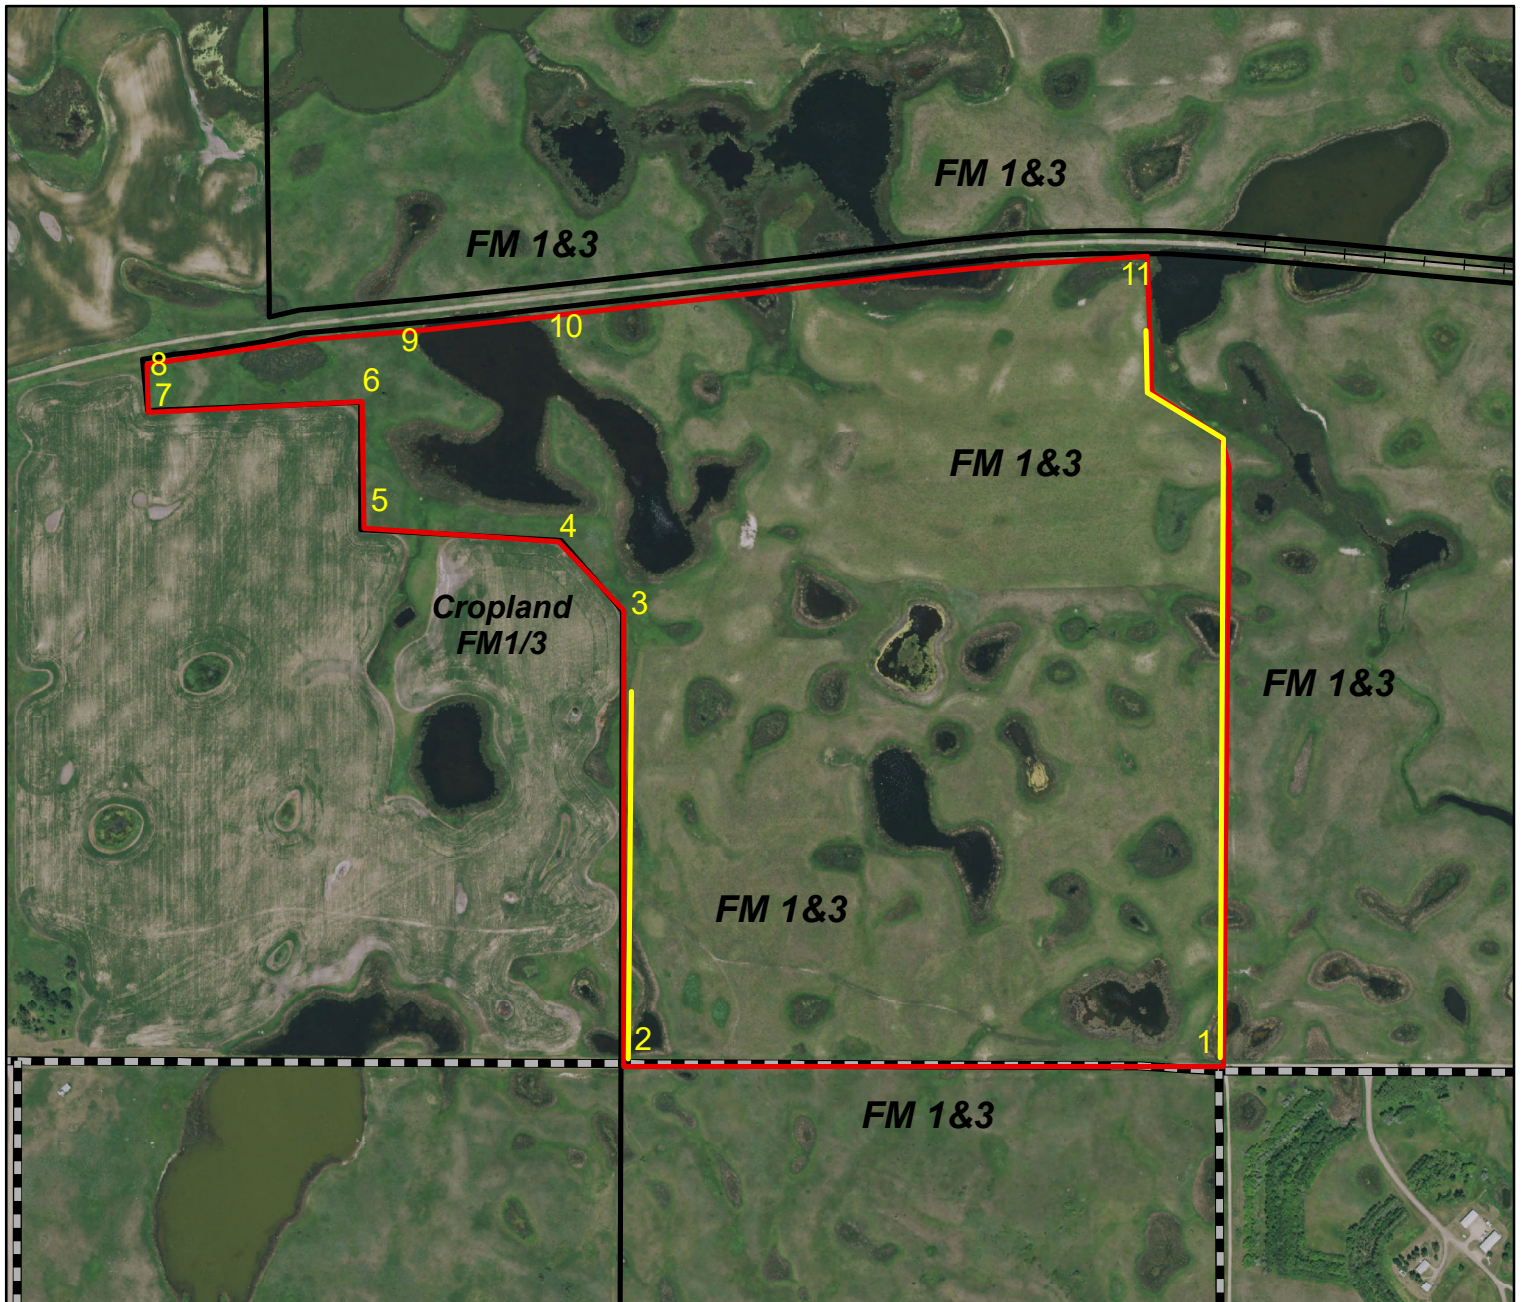

Woodworth Station WPA Unit 2 Ignition Map

Legend

*The burn unit is located 2 miles east
of Woodworth.*

*Prepared by; Terry Gwilliams 1/14/2020
142N 68W Sec. 2*

*Ignition sequence shown with a north wind direction:
1-2, 2-3, 3-4, 4-5, 5-6, 6-7, 7-8, 8-9
1-11, 11-10*