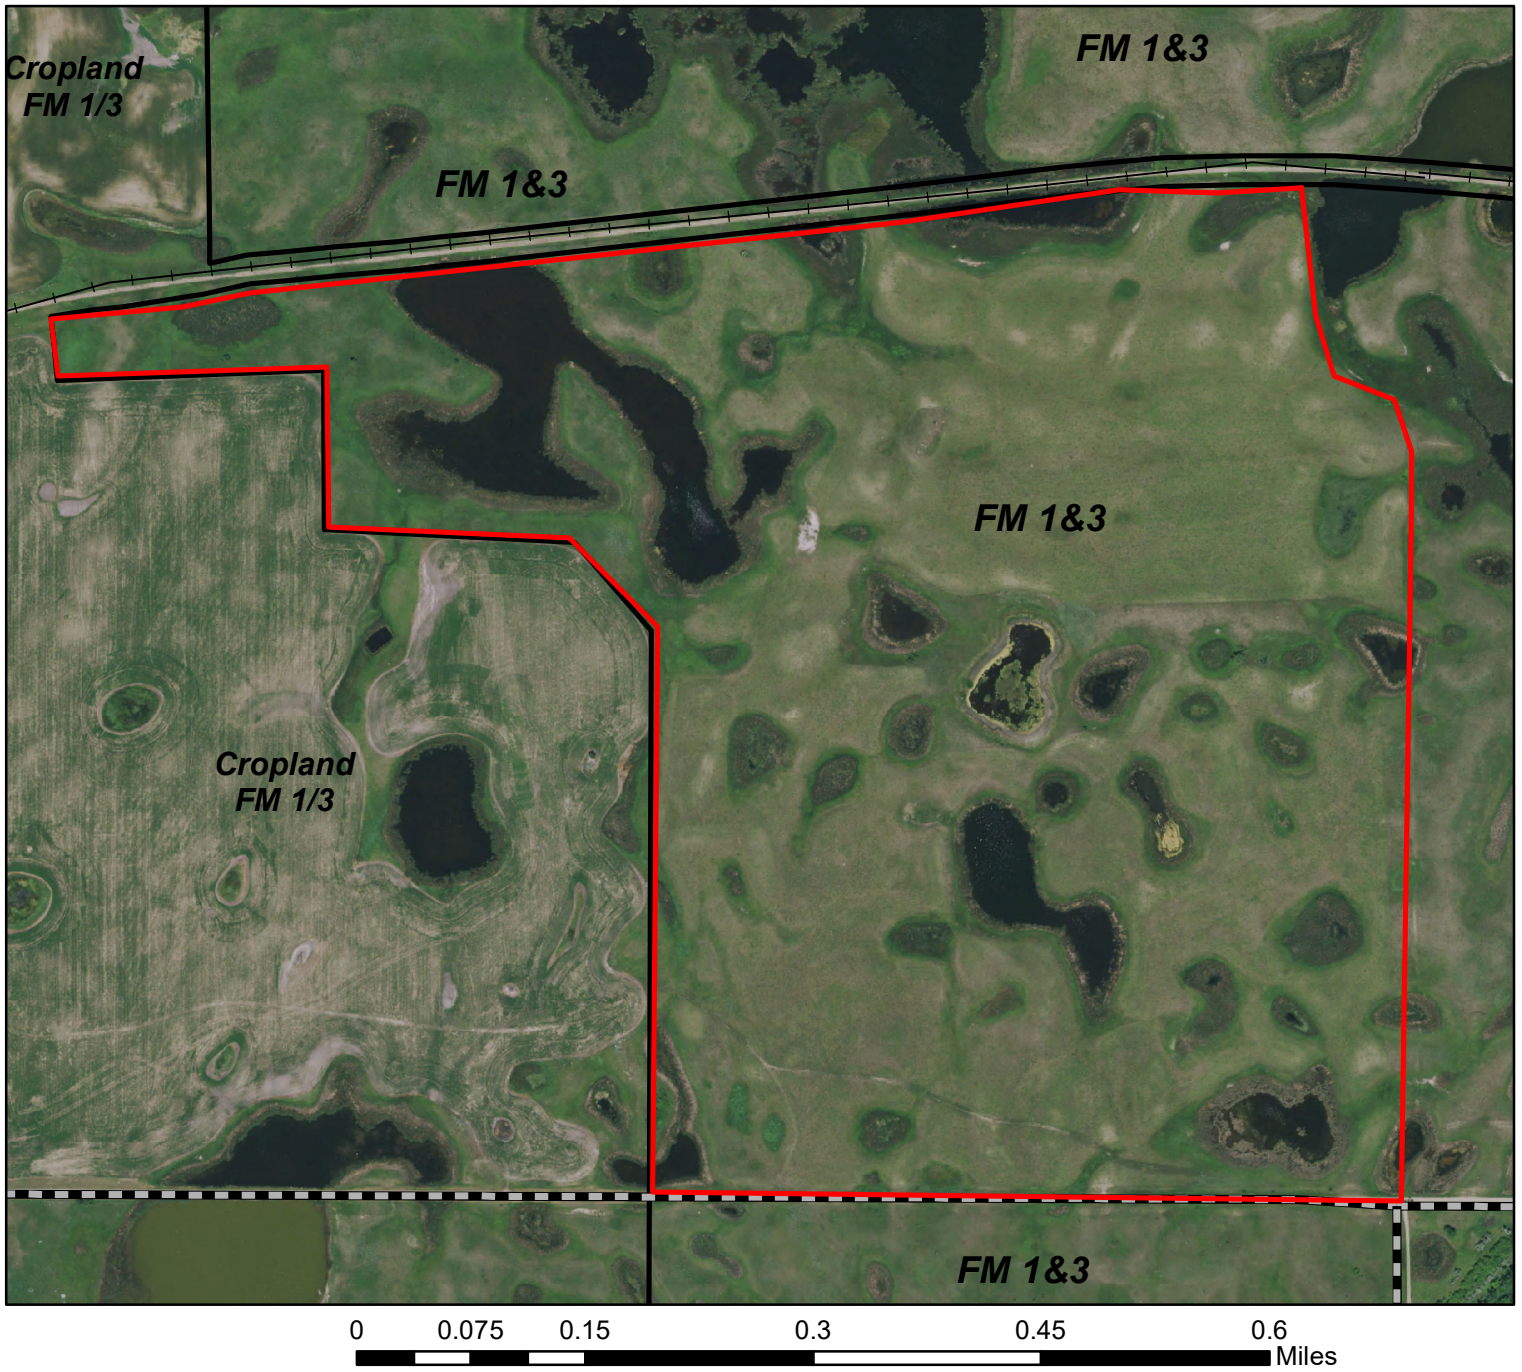

Woodworth Station WPA Unit 2 Project Map

Legend

*The burn unit is located 2 miles east
of Woodworth.
Prepared by; Terry Gwilliams 01/14/2020
142N 68W Sec. 2*