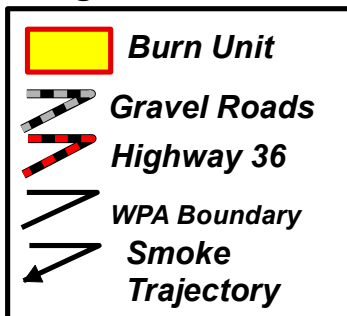

# Woodworth Station WPA Unit 2 Smoke Trajectory Map

## Legend

The burn unit is located 2 miles east of Woodworth.  
Prepared by; Terry Gwilliams 01/13/2020  
142N 68W Sec. 2

Smoke trajectory shown with a north wind direction