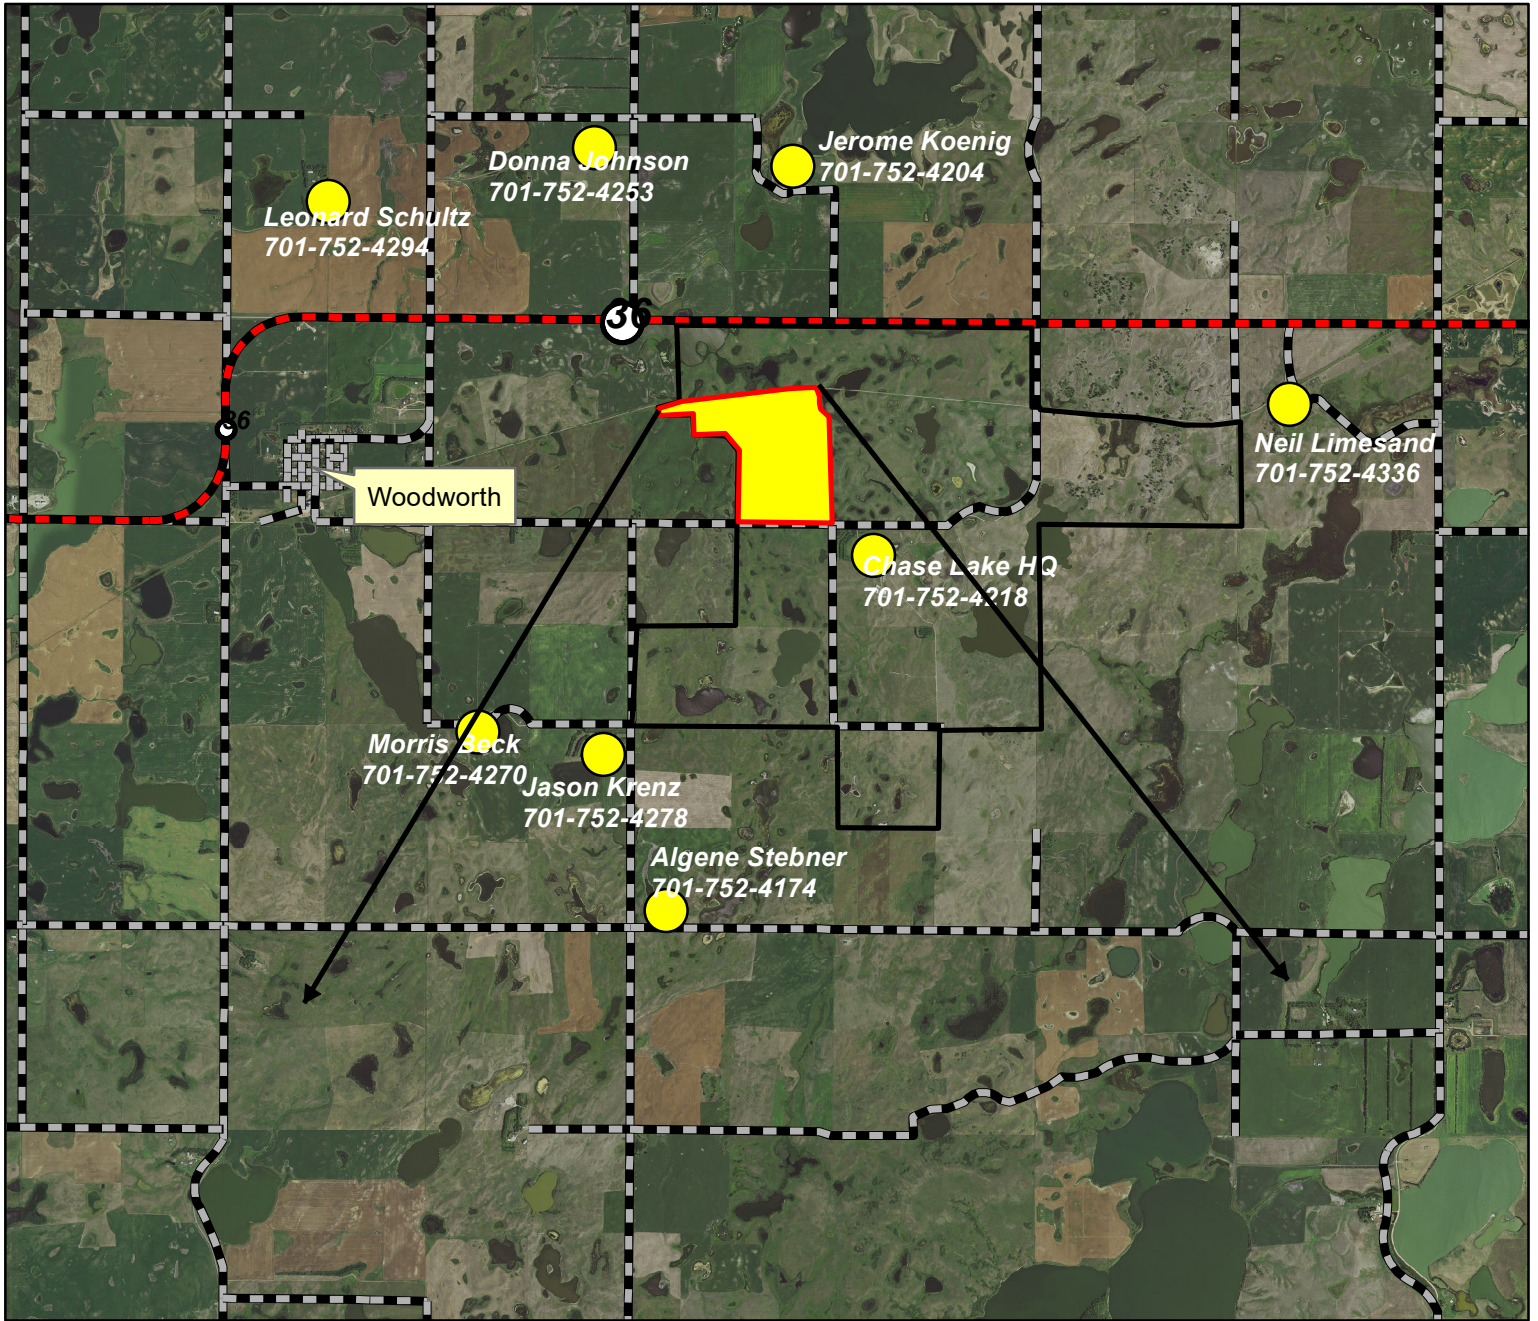

# Woodworth Station WPA Unit 2 Smoke Trajectory Map

## Legend

The burn unit is located 2 miles east of Woodworth.  
Prepared by; Terry Gwilliams 01/13/2020  
142N 68W Sec. 2

Smoke trajectory shown with a north wind direction