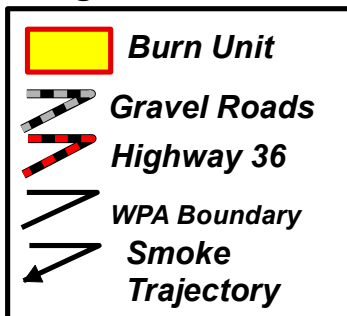

Woodworth Station WPA Unit 2 Smoke Trajectory Map

Legend

*The burn unit is located 2 miles east of Woodworth.
Prepared by; Terry Gwilliams 01/13/2020
142N 68W Sec. 2*

Smoke trajectory shown with a northwest wind direction