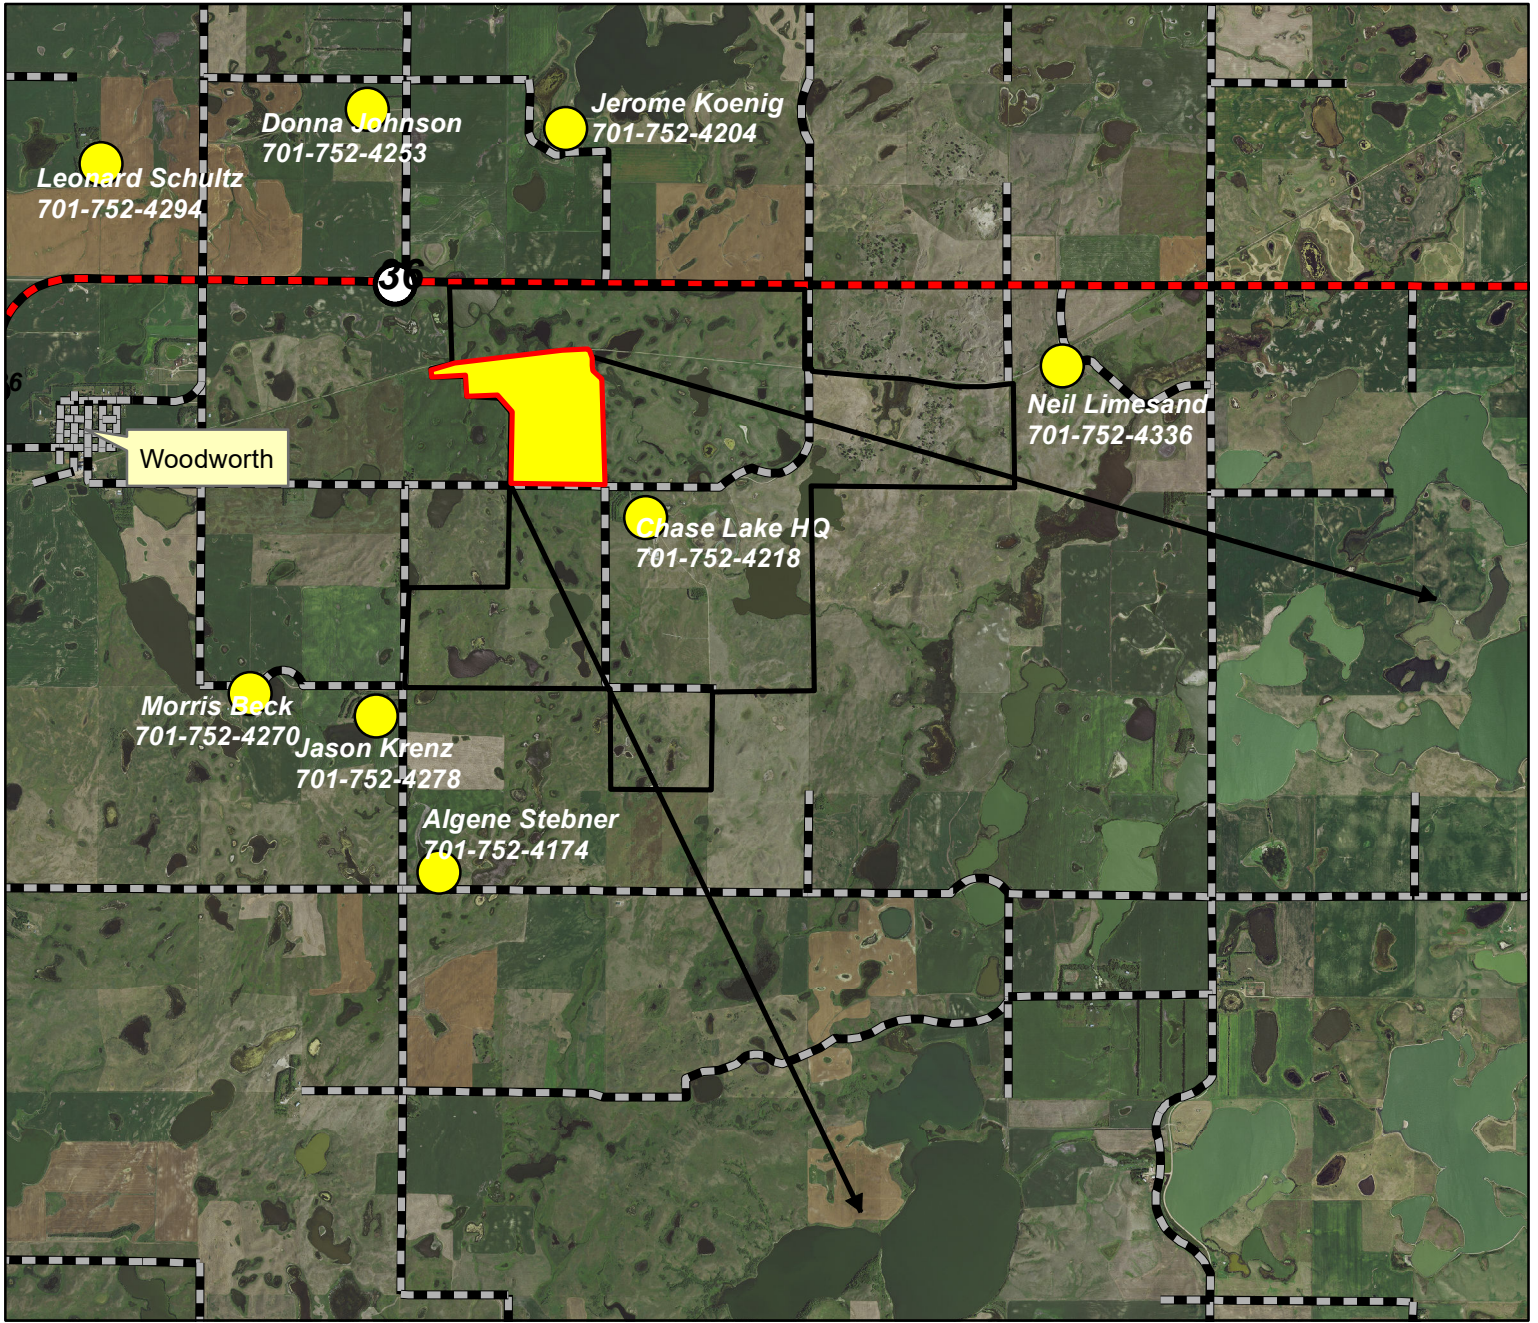

Woodworth Station WPA Unit 2 Smoke Trajectory Map

Legend

*The burn unit is located 2 miles east of Woodworth.
Prepared by; Terry Gwilliams 01/13/2020
142N 68W Sec. 2*

Smoke trajectory shown with a northwest wind direction