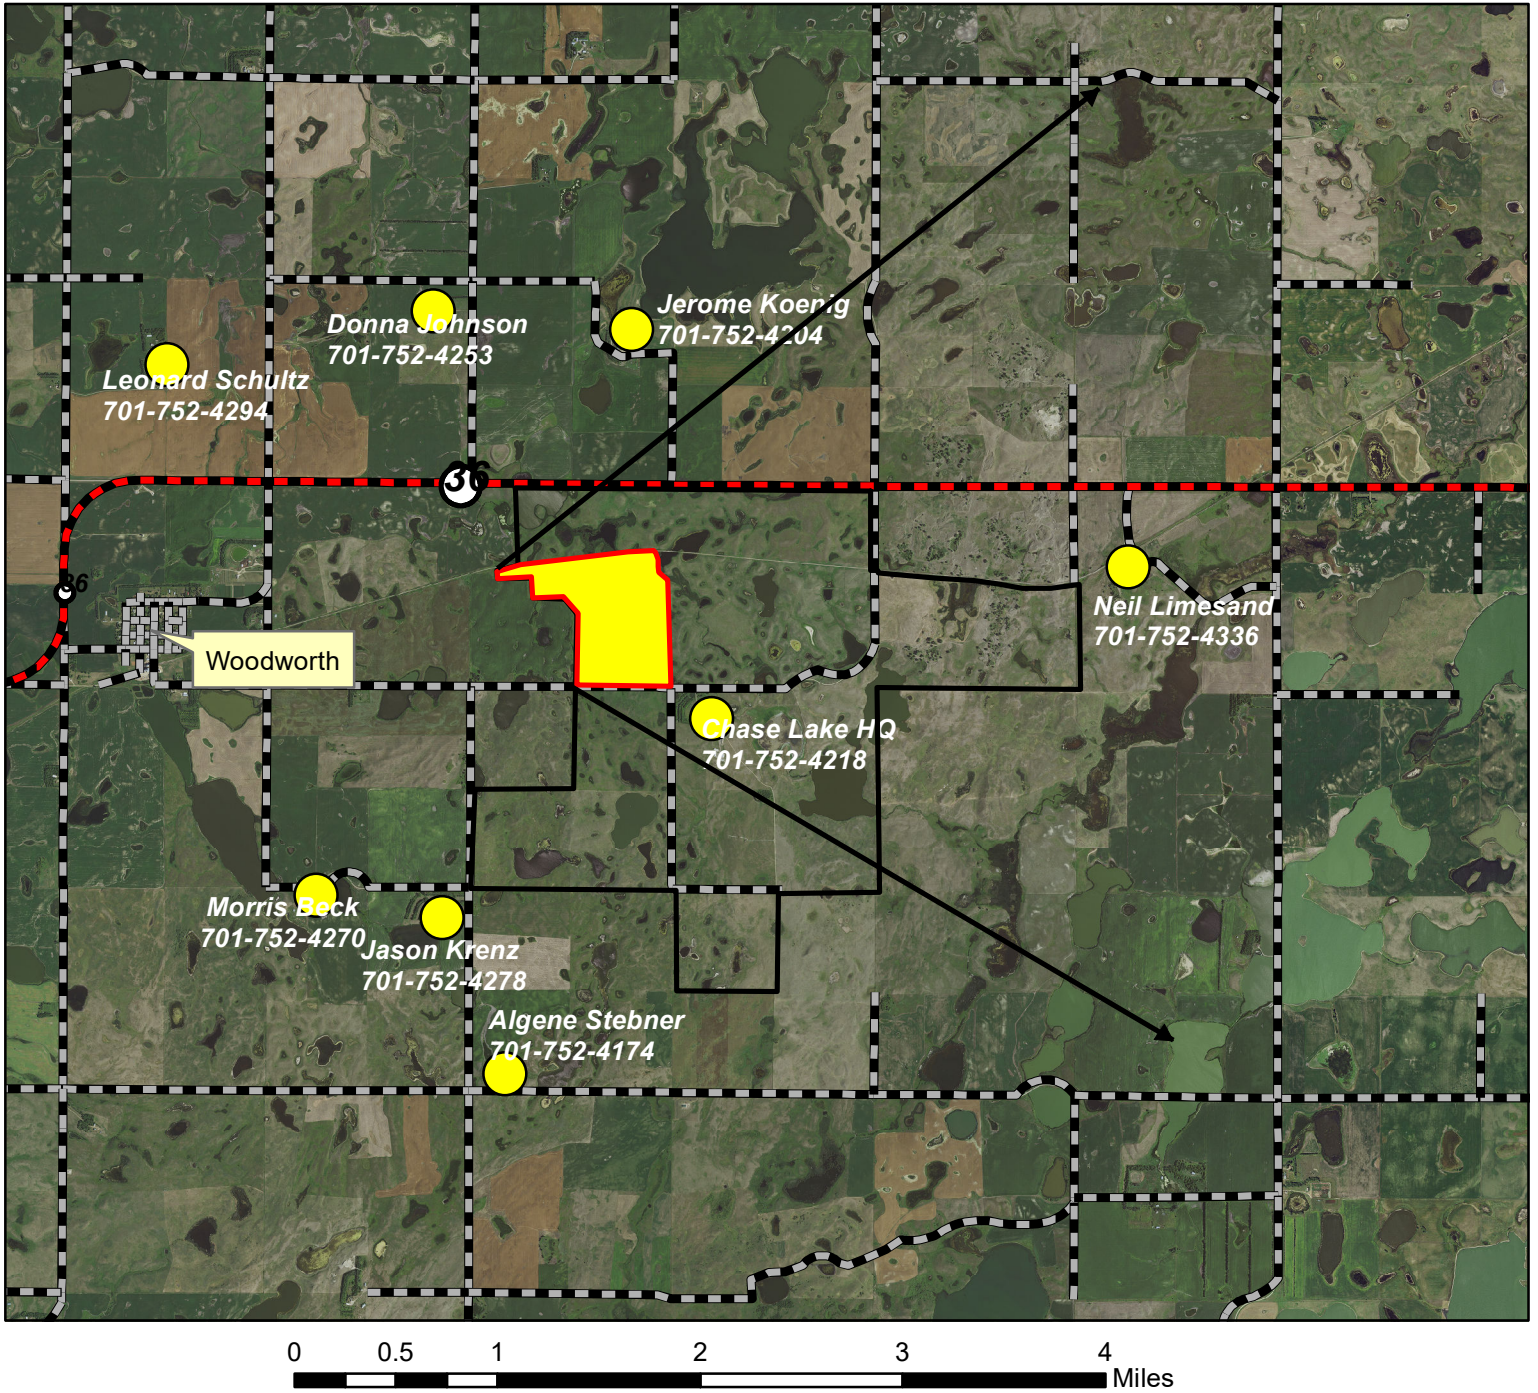

# Woodworth Station WPA Unit 2 Smoke Trajectory Map

## Legend

*The burn unit is located 2 miles east of Woodworth.  
Prepared by; Terry Gwilliams 01/13/2020  
142N 68W Sec. 2*

*Smoke trajectory shown with a west wind direction*