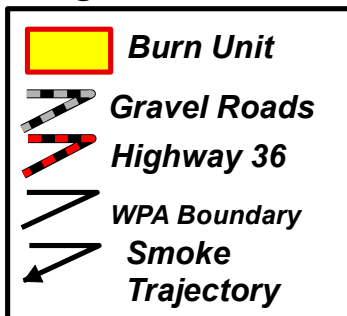

# Woodworth Station WPA Unit 2 Smoke Trajectory Map

## Legend

*The burn unit is located 2 miles east of Woodworth.  
Prepared by; Terry Gwilliams 01/13/2020  
142N 68W Sec. 2*

*Smoke trajectory shown with a west wind direction*