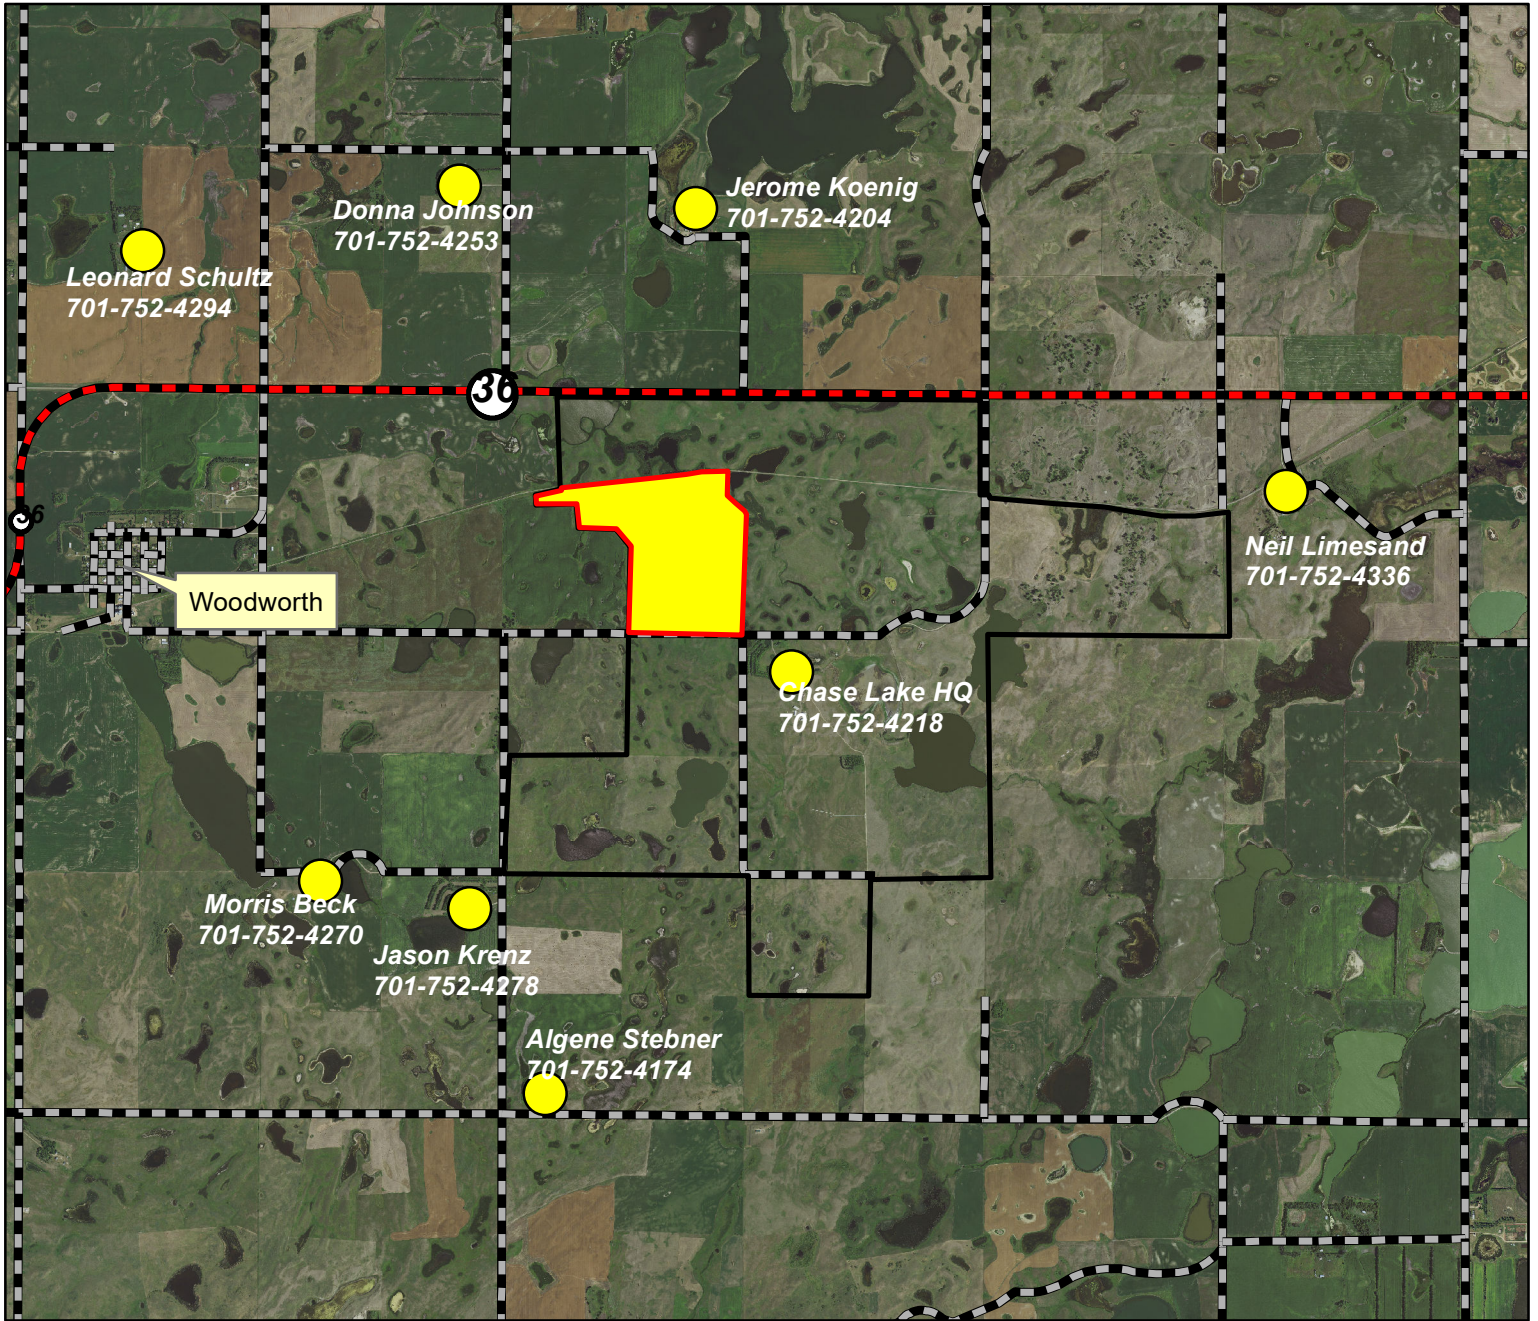

Woodworth Station WPA Unit 2 Vicinity Map

0 0.475 0.95 1.9 2.85 3.8 Miles

Legend

The burn unit is located 2 miles east of Woodworth.
Prepared by; Terry Gwilliams 01/13/2020
147N 68W Sec. 2