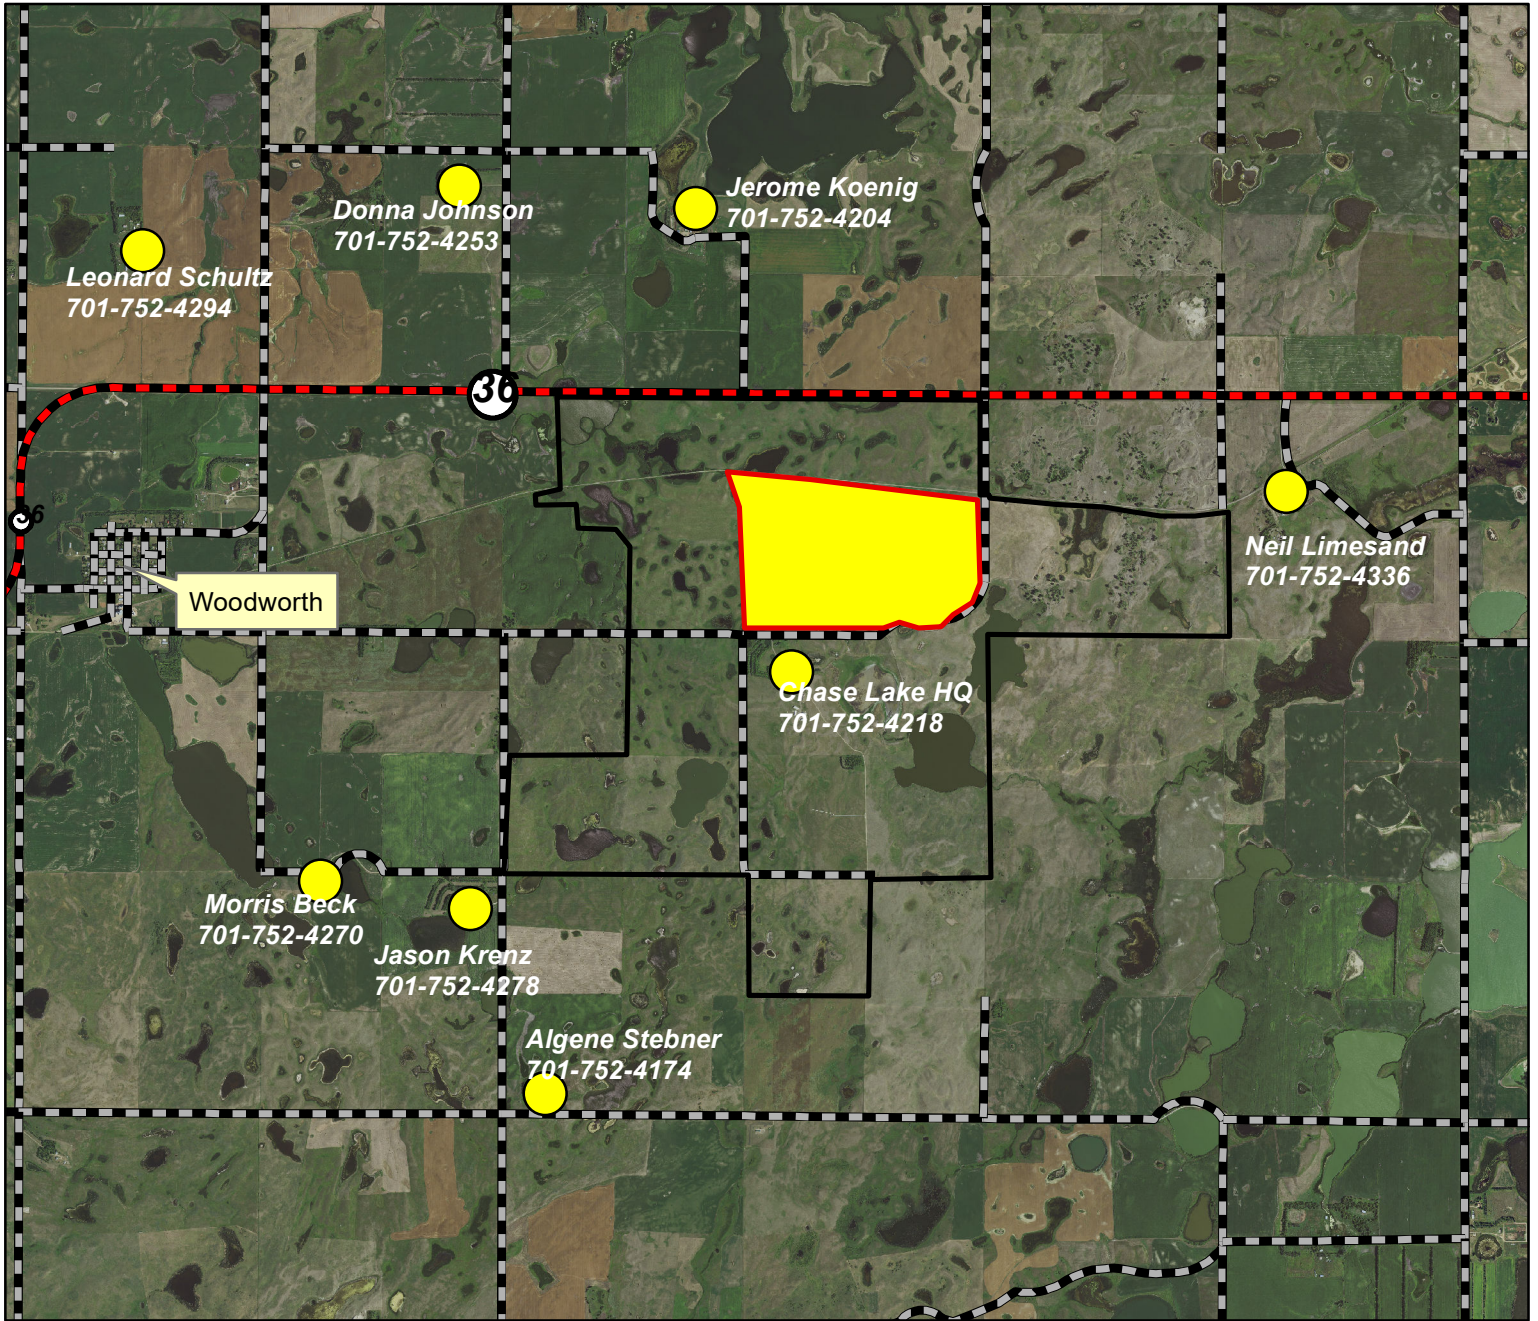

Woodworth Station WPA Unit 3 Contingency Map

0 0.475 0.95 1.9 2.85 3.8 Miles

Legend

The burn unit is located 2 miles east of Woodworth.
Prepared by; Terry Gwilliams 01/13/2020
147N 68W Sec. 1