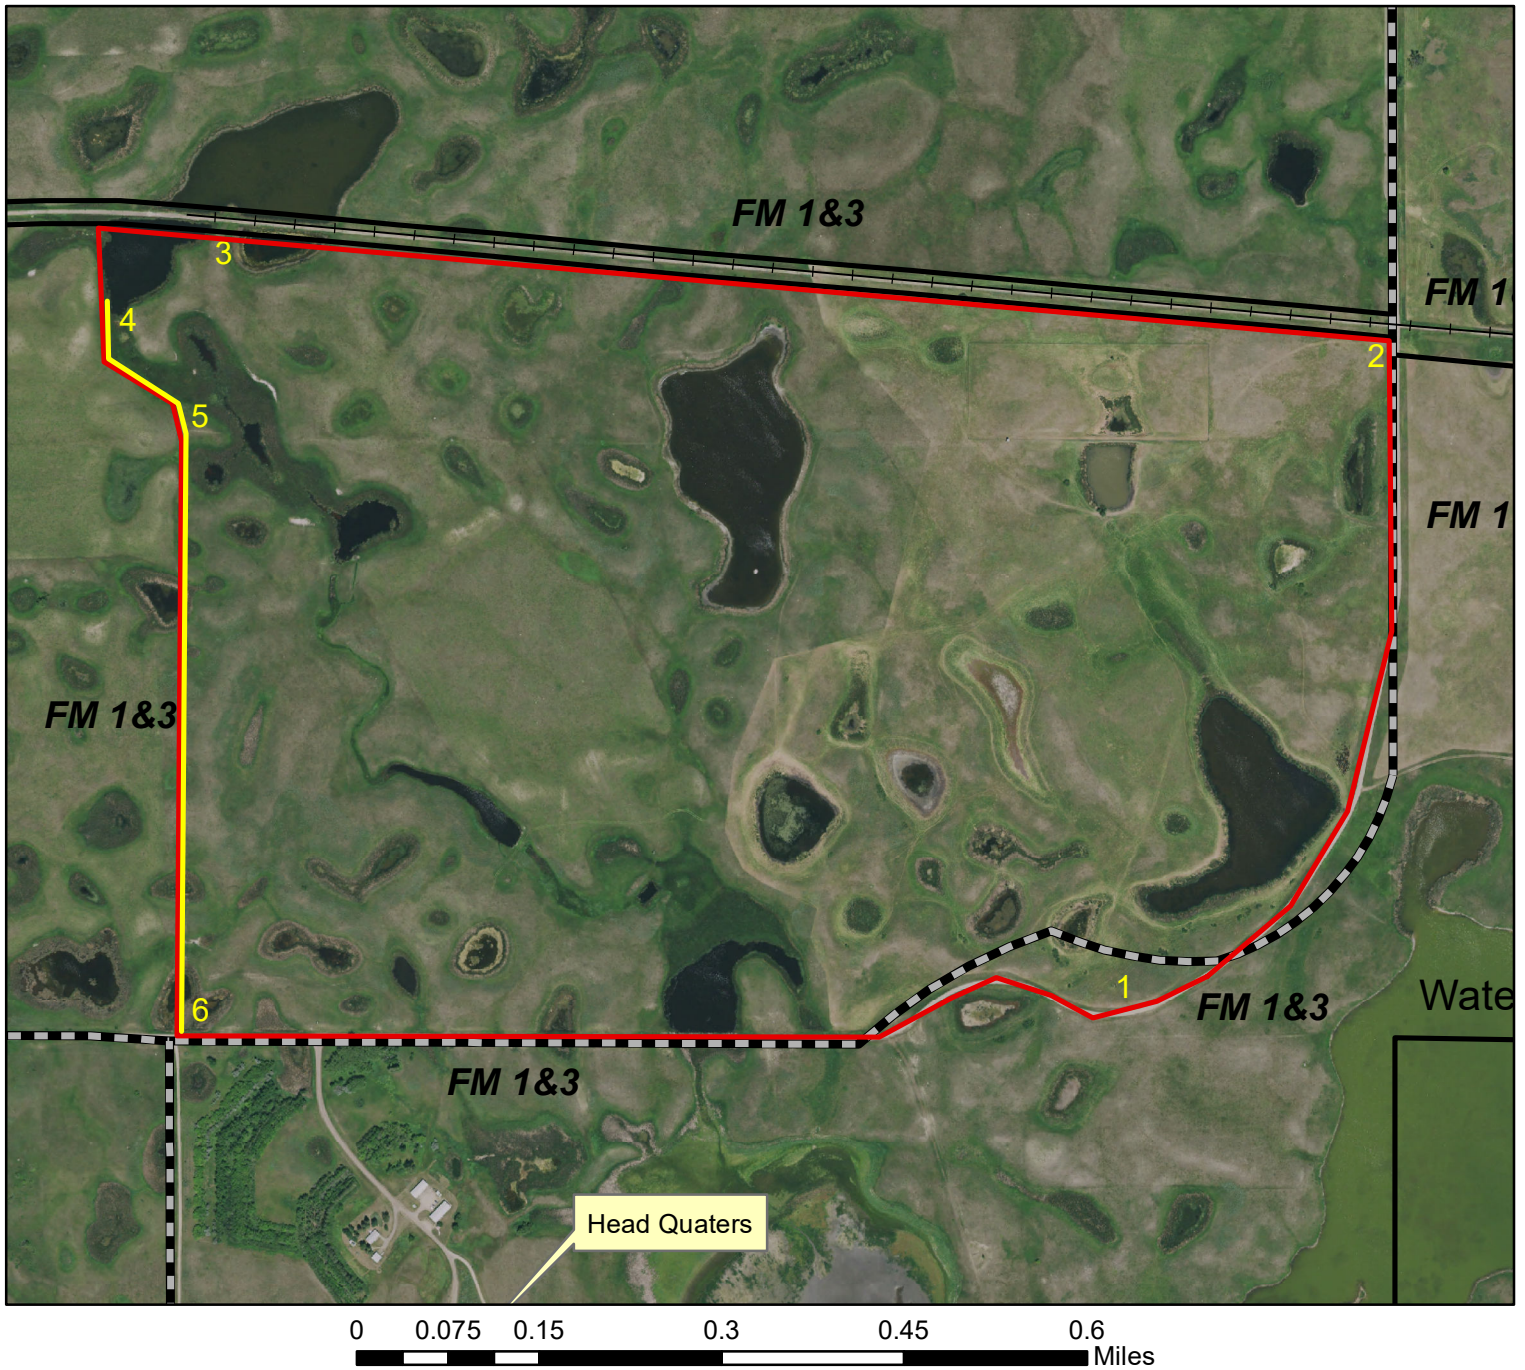

# Woodworth Station WPA Unit 3 Ignition Map

## Legend

	Woodworth WPA		Mow Lines
	Burn Unit Boundary		
	Railroad Tracks		
	Gravel Road		

*The burn unit is located 3 miles east of Woodworth.*  
**Prepared by; Terry Gwilliams 1/14/2020**  
**142N 68W Sec. 1**

*Ignition sequence shown with a northwest wind direction:*  
**1-2, 1-6, 2-3, 6-5, 5-4, 3-4**