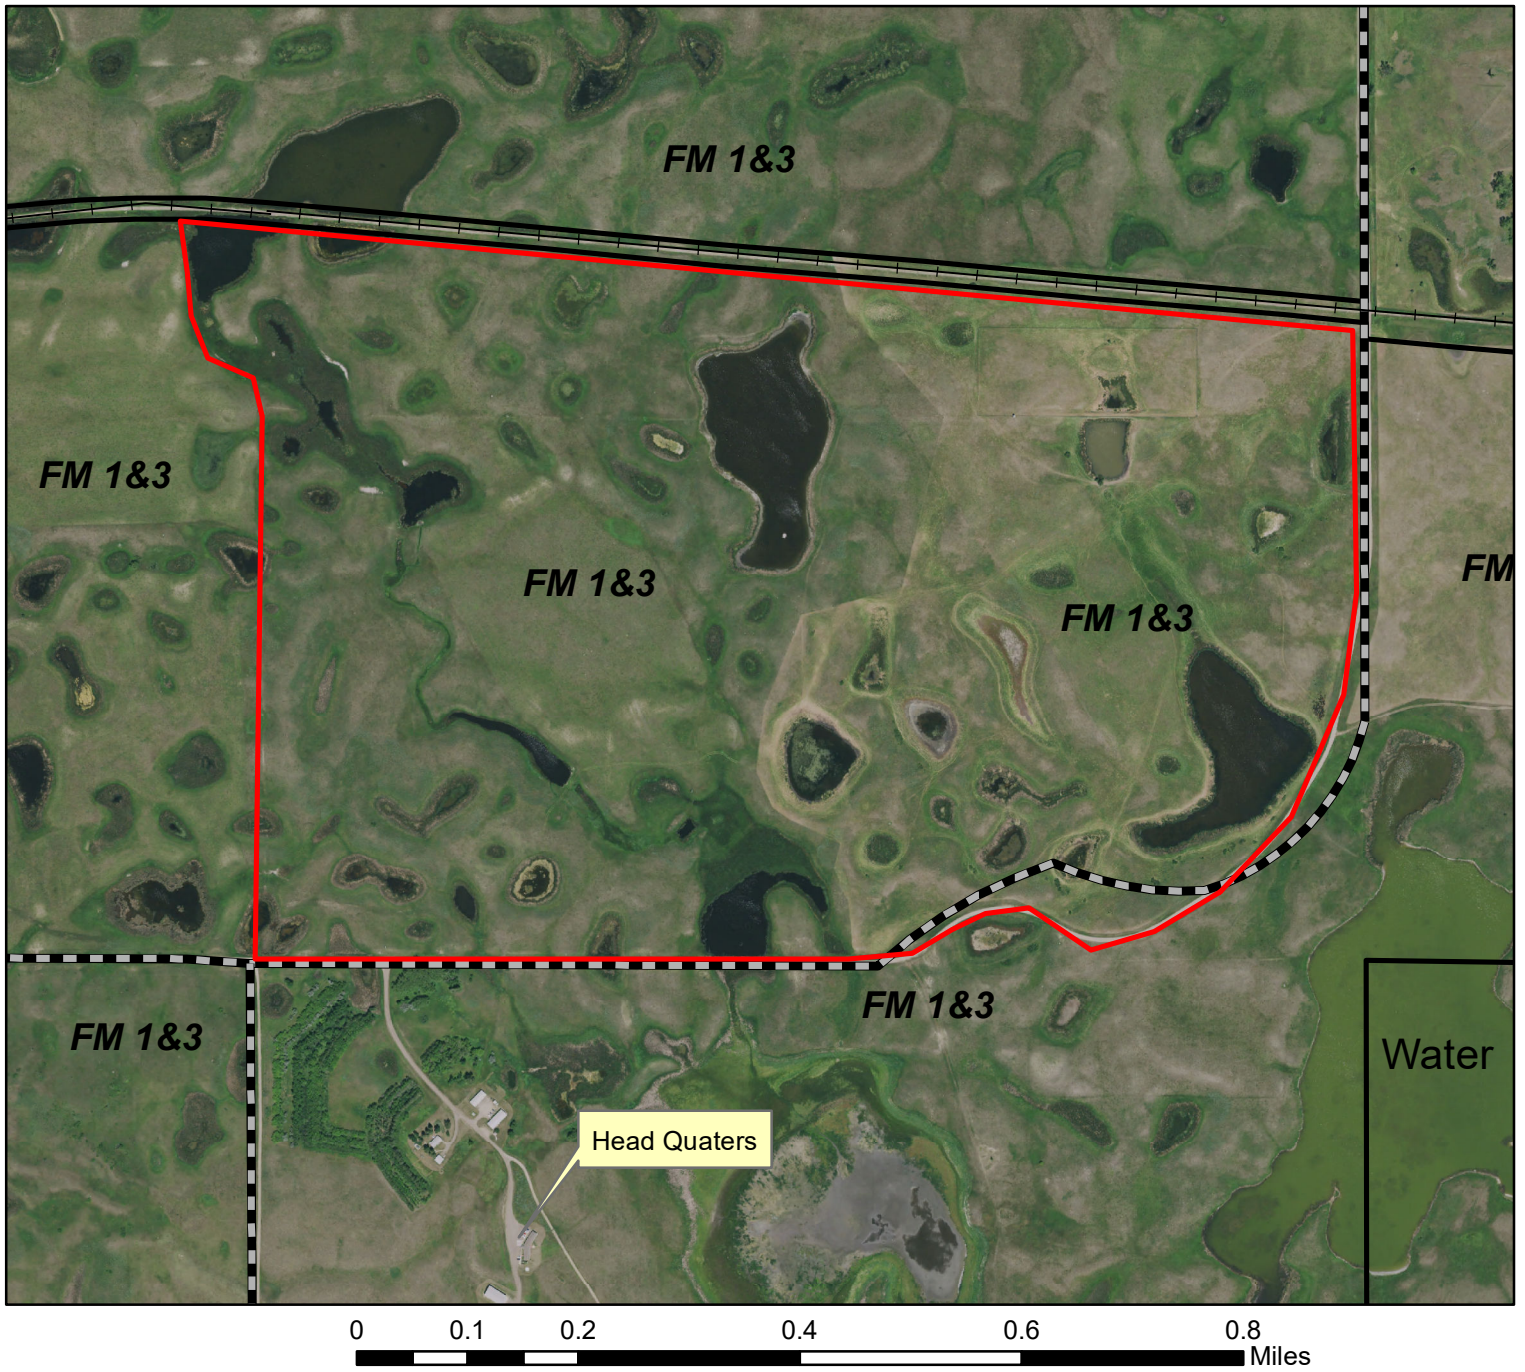

Woodworth Station WPA Unit 3 Project Map

Legend

-  WoodworthWPA
-  Burn Unit Boundary
-  Railroad Tracks
-  Gravel Road

*The burn unit is located 3 miles east
of Woodworth.
Prepared by; Terry Gwilliams 01/14/2020
142N 68W Sec. 1*