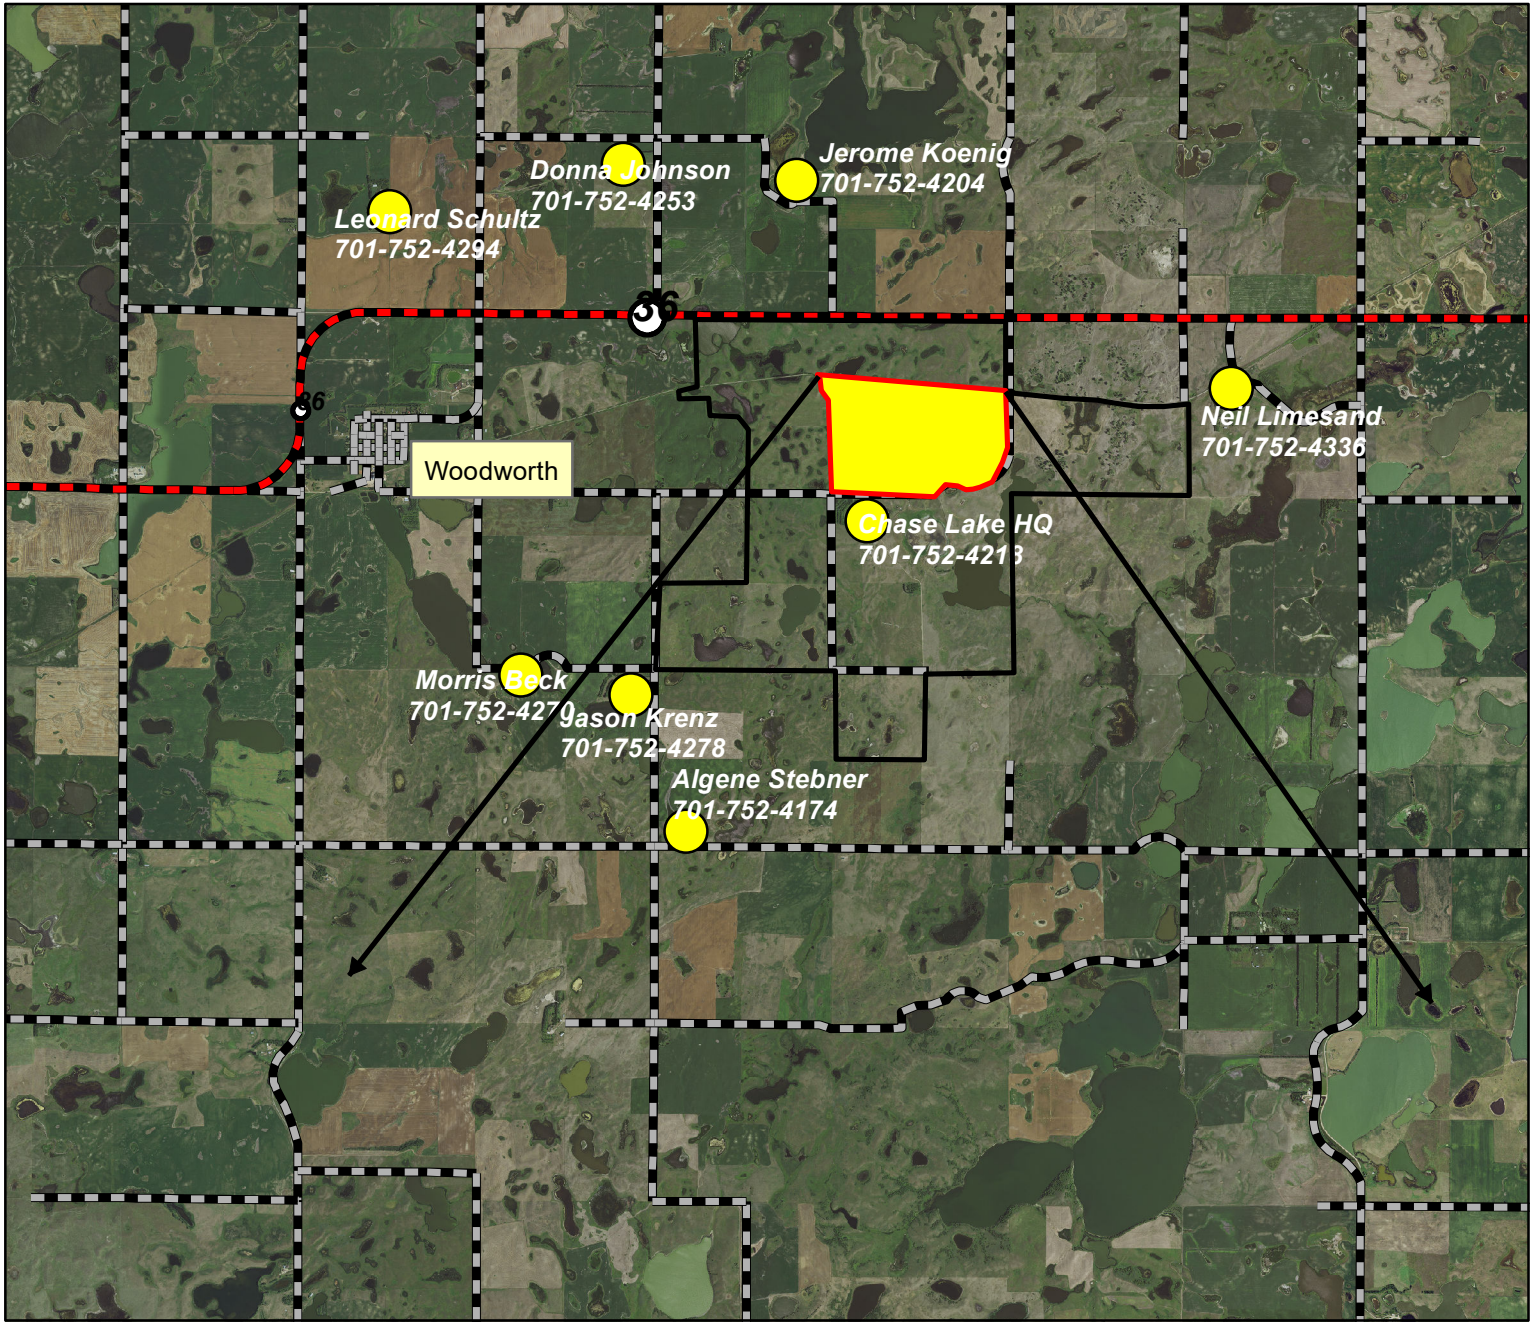

# Woodworth Station WPA Unit 3 Smoke Trajectory Map

## Legend

The burn unit is located 3 miles east of Woodworth.  
Prepared by; Terry Gwilliams 01/13/2020  
142N 68W Sec. 1

Smoke trajectory shown with a north wind direction