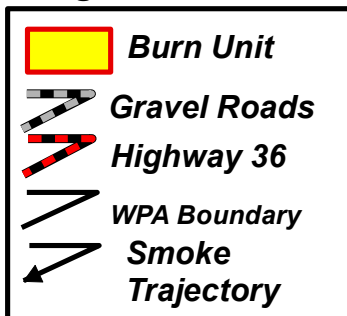

# Woodworth Station WPA Unit 3 Smoke Trajectory Map

## Legend

The burn unit is located 3 miles east of Woodworth.  
Prepared by; Terry Gwilliams 01/13/2020  
142N 68W Sec. 1

Smoke trajectory shown with a north wind direction