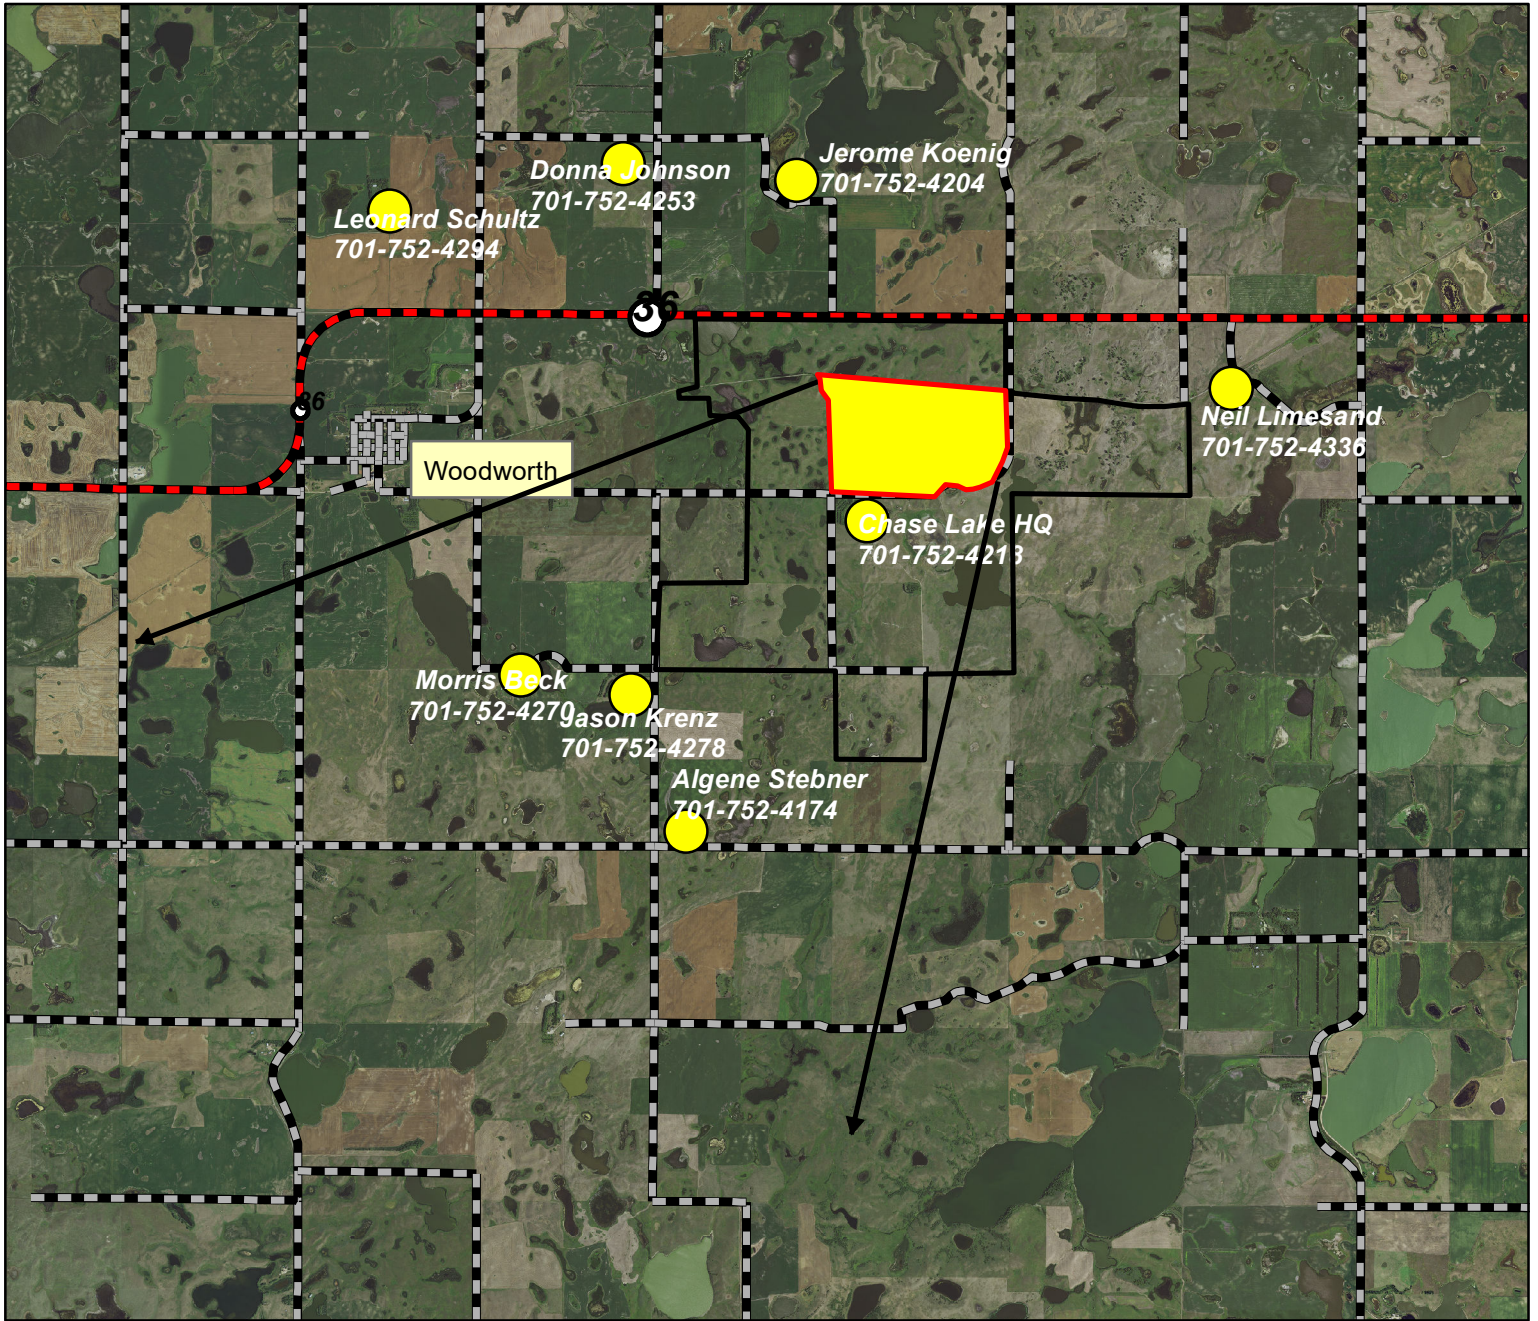

# Woodworth Station WPA Unit 3 Smoke Trajectory Map

## Legend

The burn unit is located 3 miles east of Woodworth.  
Prepared by; Terry Gwilliams 01/13/2020  
142N 68W Sec. 1

Smoke trajectory shown with a northeast wind direction