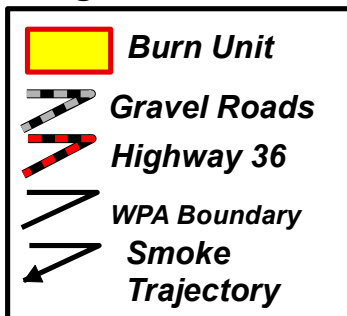

# Woodworth Station WPA Unit 3 Smoke Trajectory Map

## Legend

The burn unit is located 3 miles east of Woodworth.  
Prepared by; Terry Gwilliams 01/13/2020  
142N 68W Sec. 1

Smoke trajectory shown with a northeast wind direction